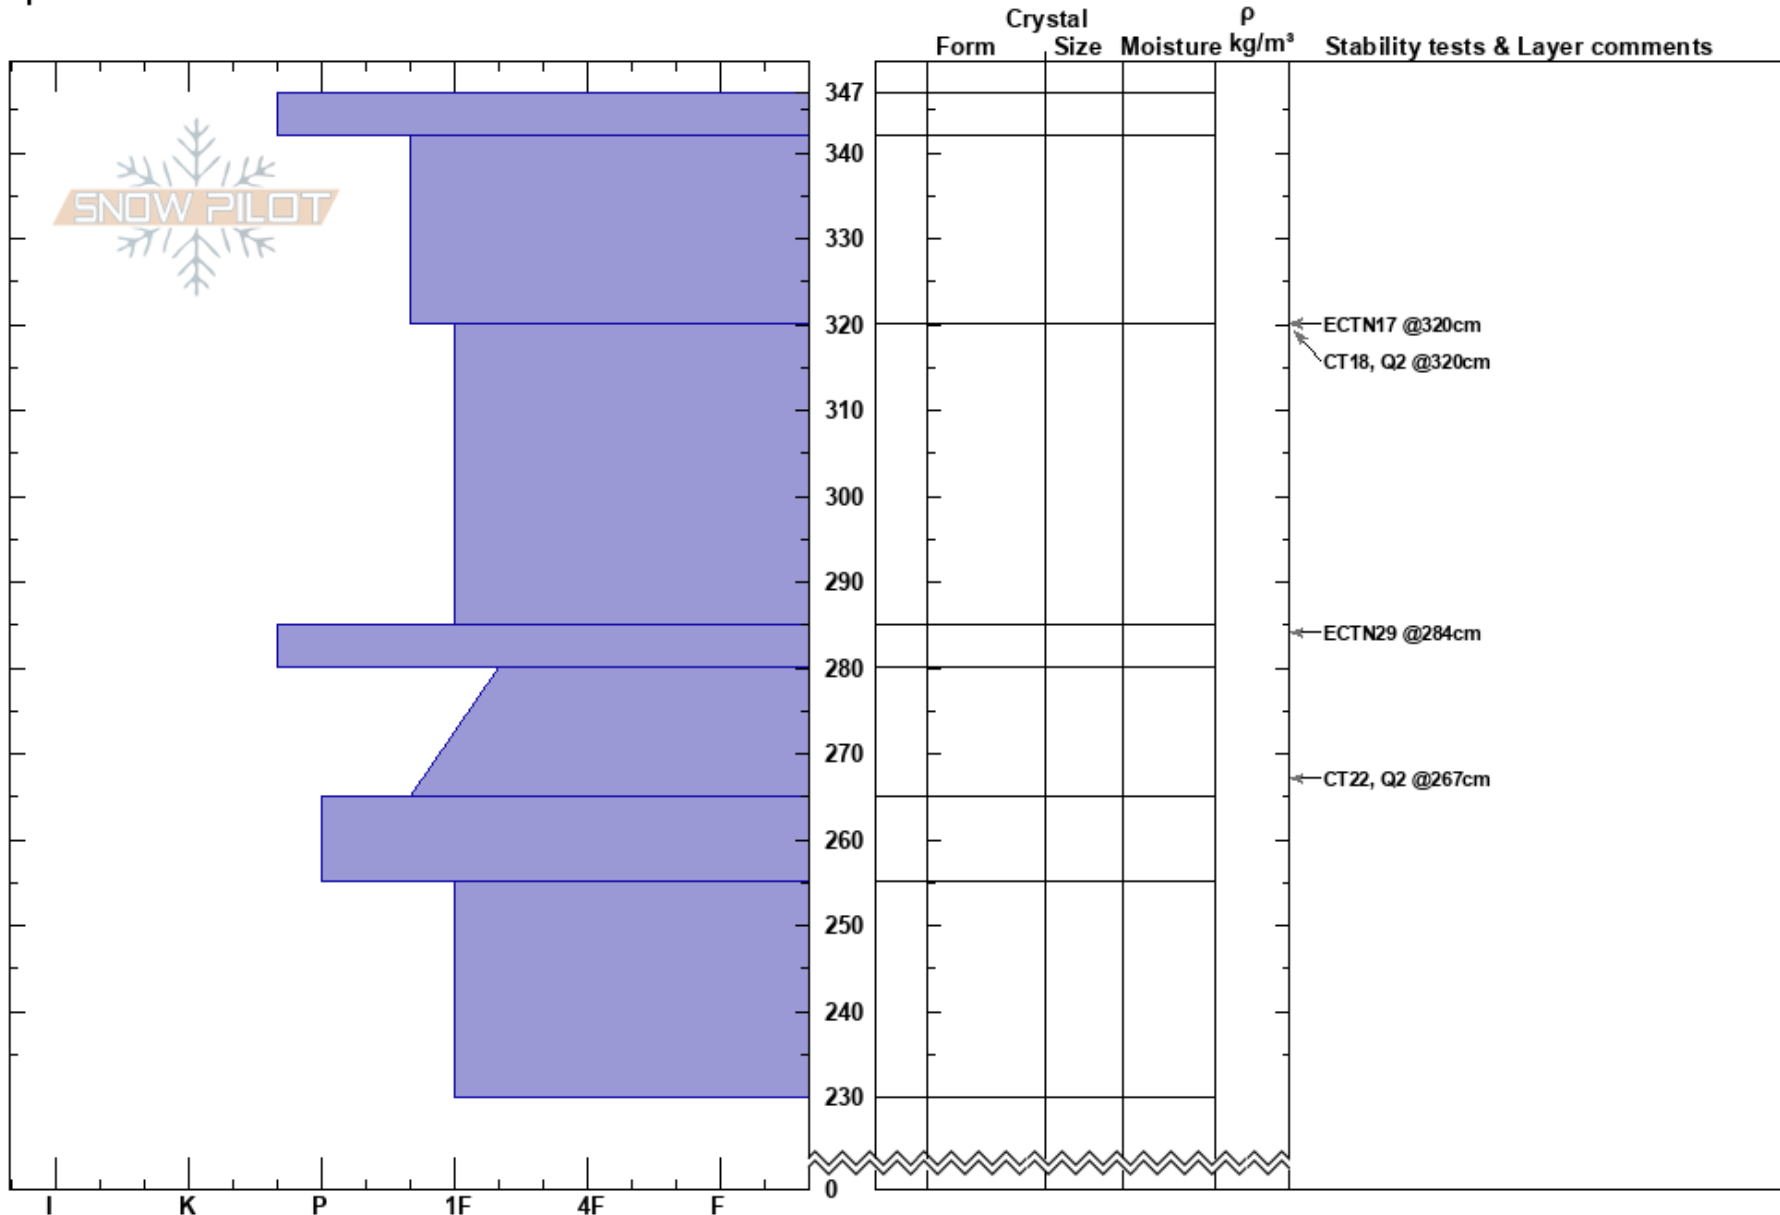

S aspect of Core Ridge
 Kachina Peaks
 AZ
 Elevation: 11581 ft
 Aspect: S
 Specifics:

Jackson Hipple
 03/29/2023 - 1:09pm
 Co-ord: 35.33393N, -111.67451W
 Slope Angle: 29°
 Wind Loading:

Stability:
 Air Temperature: 2°C
 Sky Cover: FEW
 Precipitation: NO
 Wind: NE Strong

HS:347

Layer Notes:

Notes: