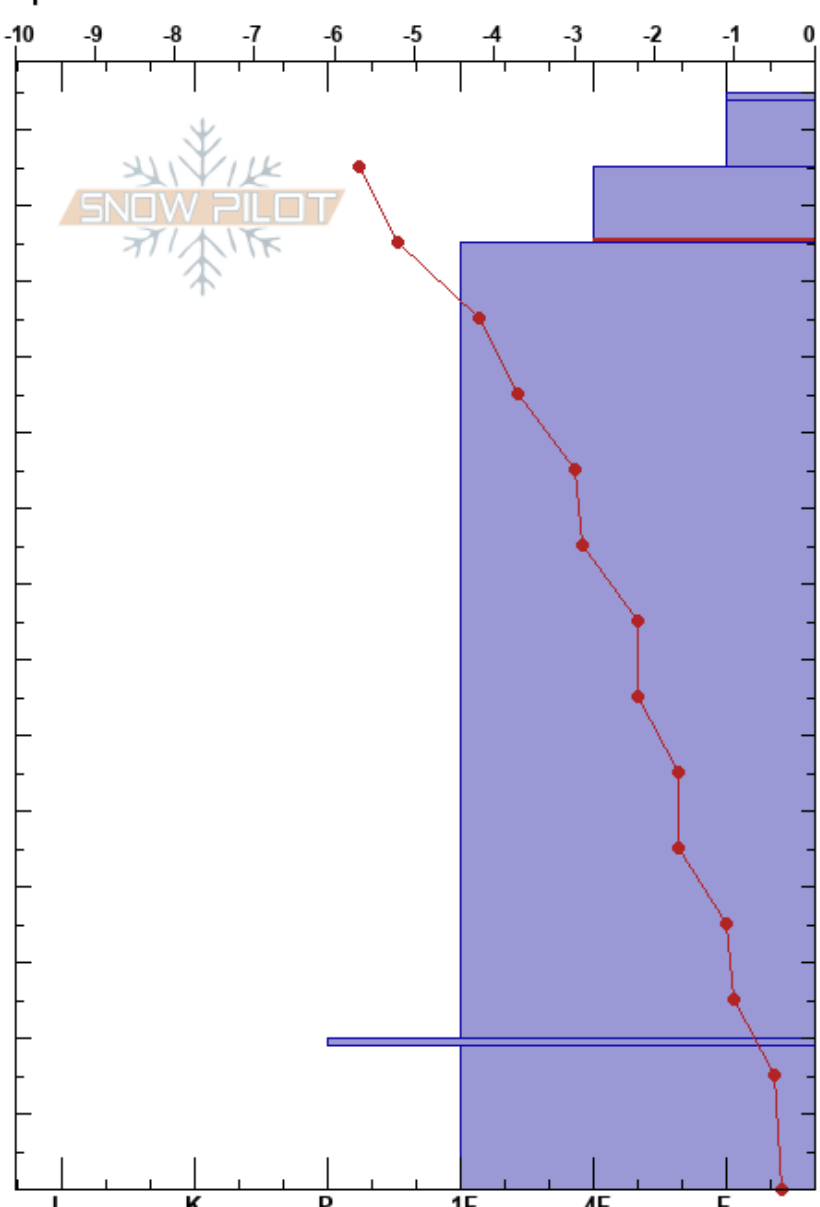

Monopoly Bowl - 3Ladyz
 Cariboo
 BC
 Elevation: 1845 m
 Aspect: NE
 Specifics:

Wes Gregg
 28/03/2023 - 08:45
 Co-ord: 52.76460N, -120.97152W
 Slope Angle: 35°
 Wind Loading:

Stability: **HS: 145**
 Air Temperature: -6°C **PF: 10** 135-125cm: Problematic layer
 Sky Cover: CLR
 Precipitation: NO
 Wind: NE Light Breeze

Form	Crystal		Moisture	ρ kg/m ³	Stability tests & Layer comments
	Size				
V (∅)	2-6	(0.5)			
∅ (/)	0.5-1	(0.5)			← CT10, BRK @135cm
□	0.5-1				
□	0.5				
■ (A)	0.5-1				← DT16, SC @20cm Nov Fc/Basal lay
∧	3-5				