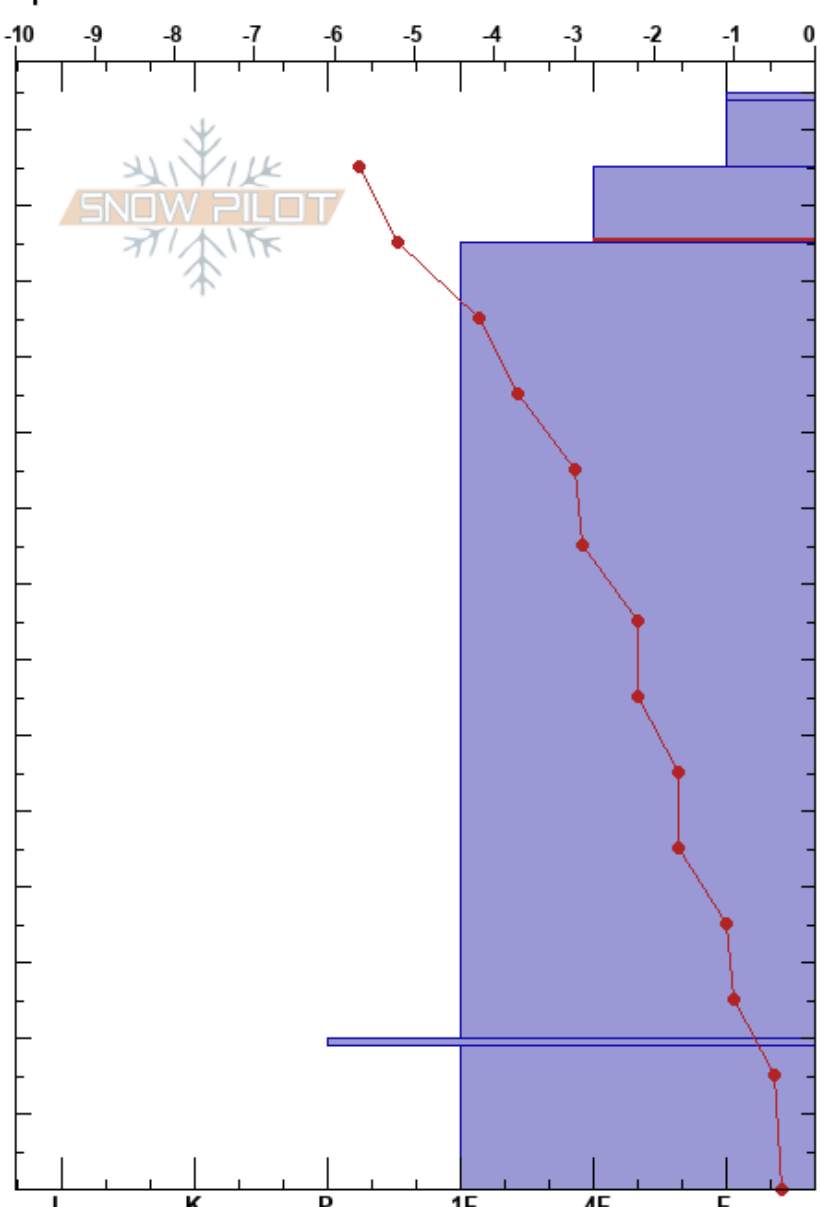

Monopoly Bowl - 3Ladyz
 Cariboo
 BC
 Elevation: 1845 m
 Aspect: NE
 Specifics:

Wes Gregg
 28/03/2023 - 08:45
 Co-ord: 52.76460N, -120.97152W
 Slope Angle: 35°
 Wind Loading:

Stability: **HS: 145**
 Air Temperature: -6°C
 Sky Cover: CLR
 Precipitation: NO
 Wind: NE Light Breeze

Layer Notes:
 PF: 10 135-125cm: Problematic layer

Form	Crystal		Moisture	ρ kg/m ³	Stability tests & Layer comments
	Size				
V (∅)	2-6	(0.5)			
∅ (/)	0.5-1	(0.5)			← CT10, BRK @135cm
□	0.5-1				
□	0.5				
■ (A)	0.5-1				← DT16, SC @20cm Nov Fc/Basal lay
∧	3-5				