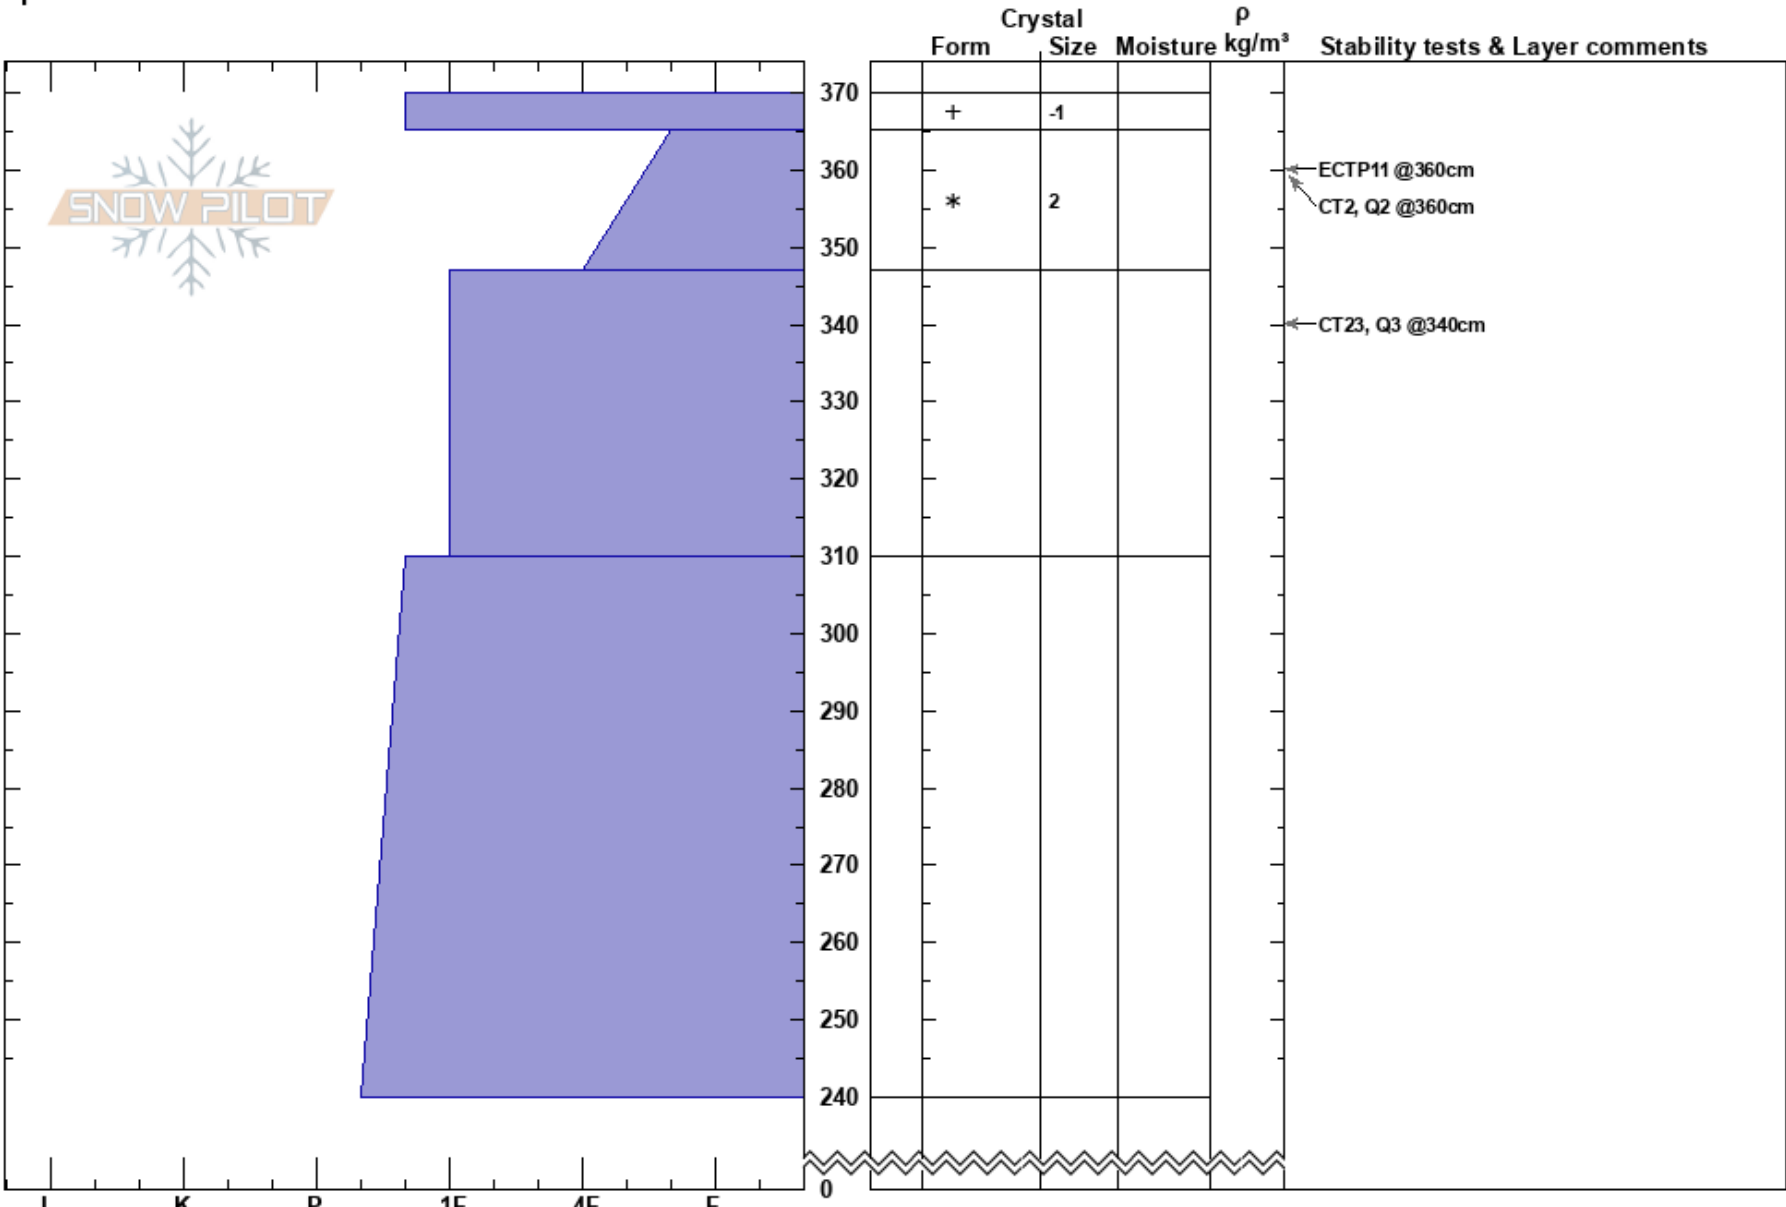

Upper Snowslide Canyon
 Kachina Peaks
 AZ
 Elevation: 11439 ft
 Aspect: E
 Specifics:

Jackson Hipple
 03/29/2023 - 11:45am
 Co-ord: 35.33218N, -111.67427W
 Slope Angle: 22°
 Wind Loading: yes

Stability:
 Air Temperature: 1°C
 Sky Cover: FEW
 Precipitation: NO
 Wind: NE Strong

Layer Notes:

HS:370
 PF: 25
 PS: 10

Notes: