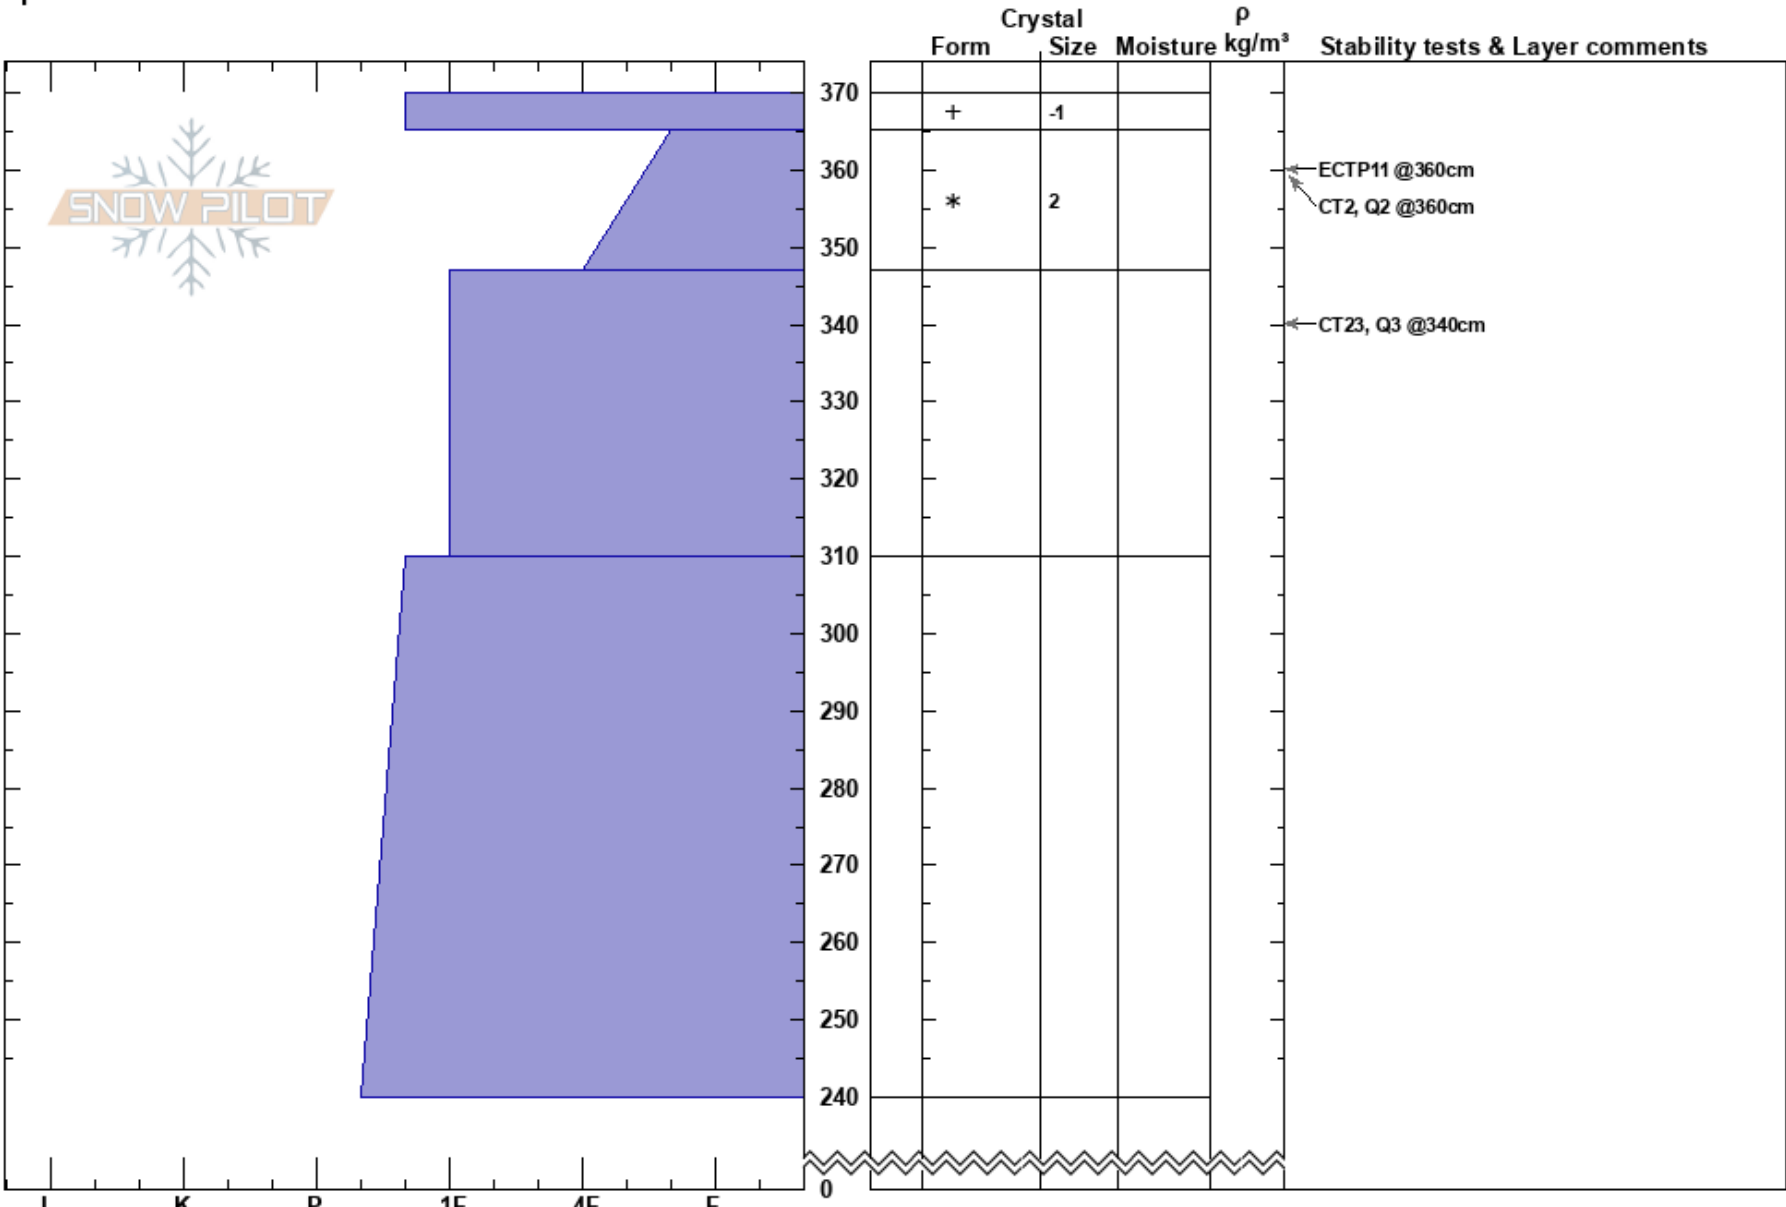

Upper Snowslide Canyon
 Kachina Peaks
 AZ
 Elevation: 11439 ft
 Aspect: E
 Specifics:

Jackson Hipple
 03/29/2023 - 11:45am
 Co-ord: 35.33218N, -111.67427W
 Slope Angle: 22°
 Wind Loading: yes

Stability:
 Air Temperature: 1°C
 Sky Cover: FEW
 Precipitation: NO
 Wind: NE Strong

HS:370
 Layer Notes:

PF: 25
 PS: 10

Notes: