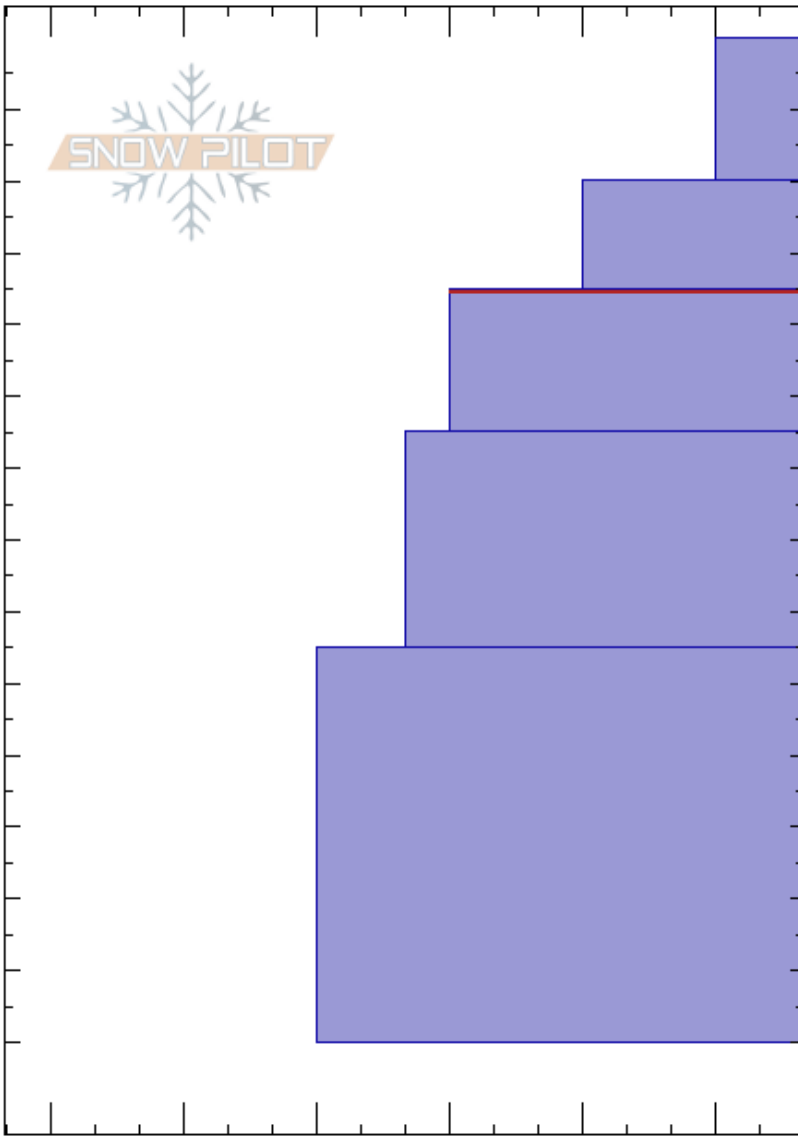

Terminator  
 Monashee  
 BC  
 Elevation: 2450 m  
 Aspect: NW  
 Specifics:

Chris Spicer  
 29/03/2023 - 11:15  
 Co-ord:  
 Slope Angle: 35°  
 Wind Loading:

Stability:  
 Air Temperature:  
 Sky Cover:  
 Precipitation:  
 Wind:

HS:450  
 35-55cm: Problematic layer

Depth (cm)	Crystal		Moisture	$\rho$ kg/m <sup>3</sup>	Stability tests & Layer comments
	Form	Size			
0					
10					
20					
30					
40					← CT28, BRK @35cm x2
50					
60					
70					
80					
90					
100					
110					
120					
130					
140					← ECTX
450					