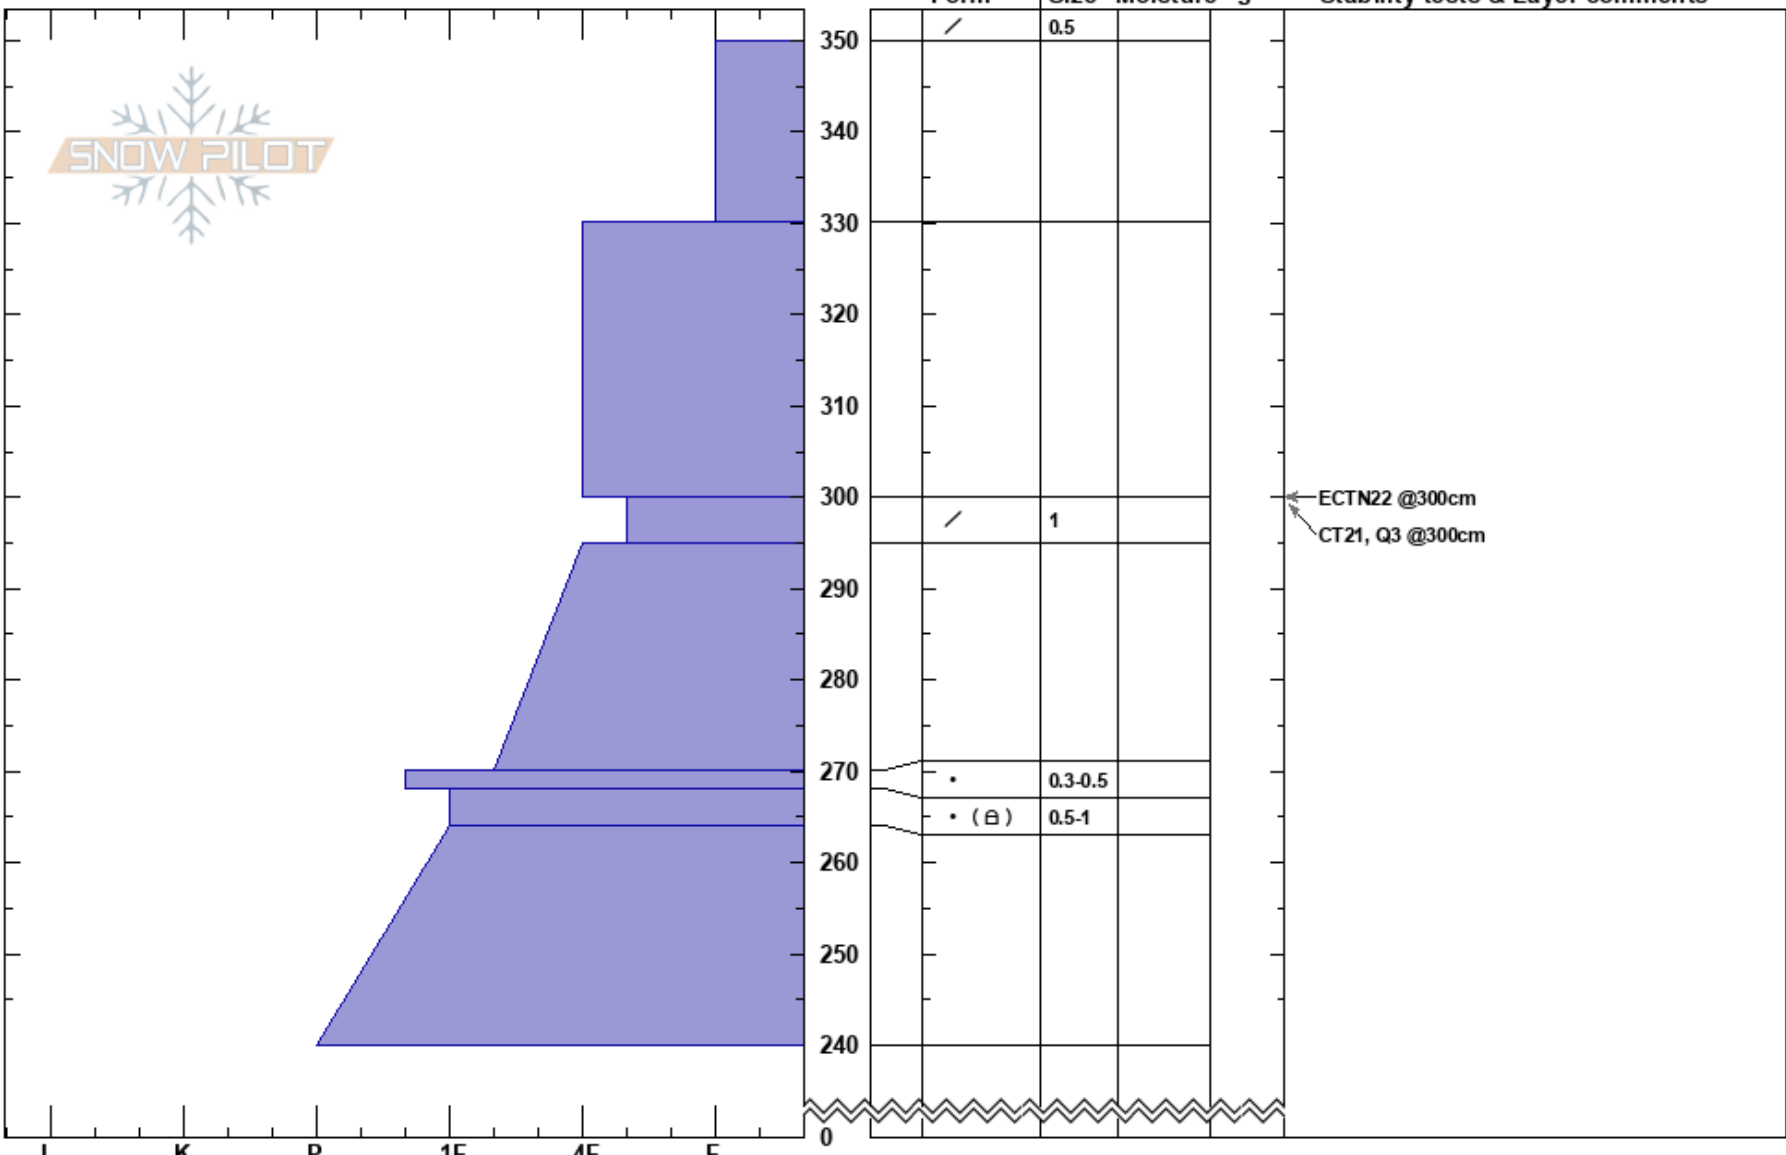

Saddle Chutes
 Uinta Range
 UT
Elevation: 10260 ft
Aspect: N
Specifics: We skied slope

Andrew Nassetta
 03/29/2023 - 12:00pm
Co-ord: 40.83516N, -111.00722W
Slope Angle: 35°
Wind Loading:

Stability:
Air Temperature:
Sky Cover: SCT
Precipitation: NO
Wind: Calm

HS: 350

Layer Notes:

Notes: