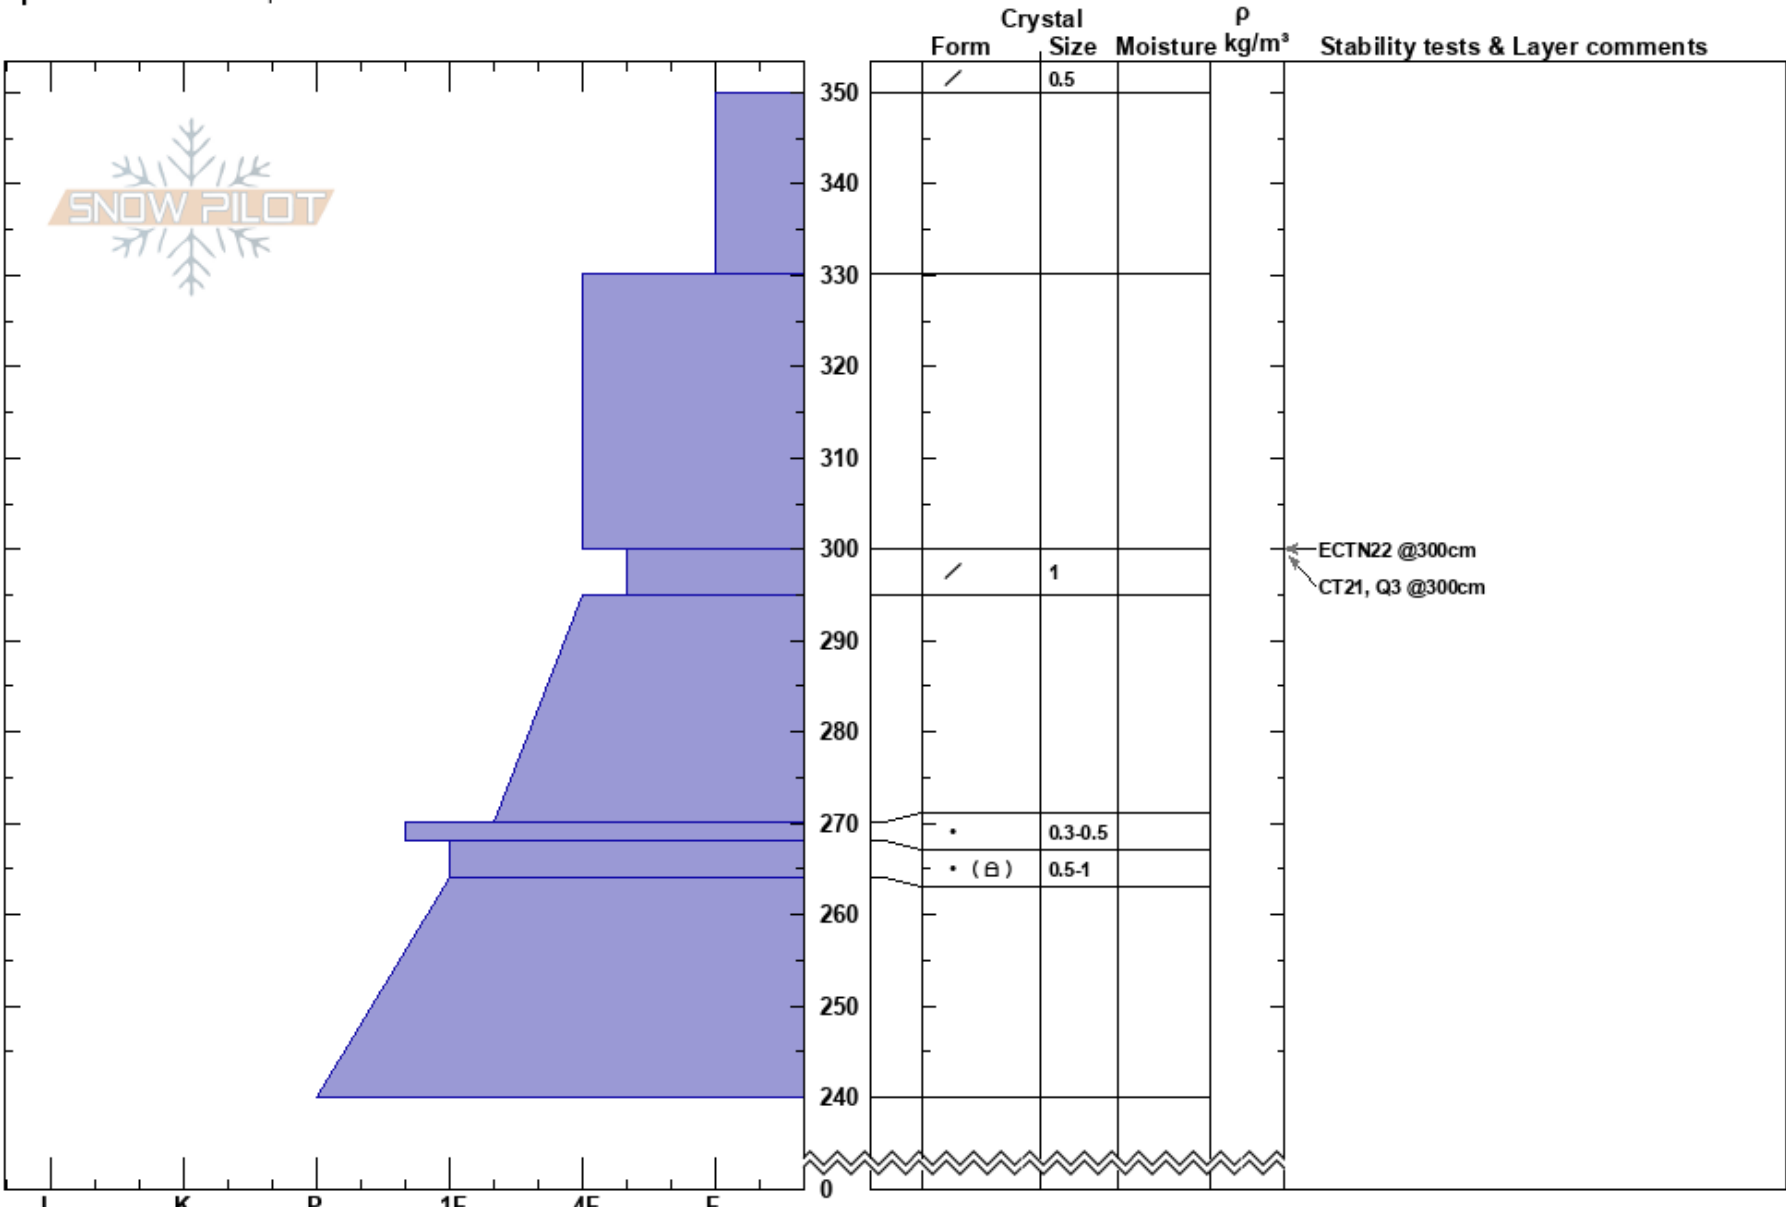

Saddle Chutes
 Uinta Range
 UT
 Elevation: 10260 ft
 Aspect: N
 Specifics: We skied slope

Andrew Nassetta
 03/29/2023 - 12:00pm
 Co-ord: 40.83516N, -111.00722W
 Slope Angle: 35°
 Wind Loading:

Stability: HS:350
 Air Temperature:
 Sky Cover: SCT
 Precipitation: NO
 Wind: Calm

Layer Notes:

Notes: