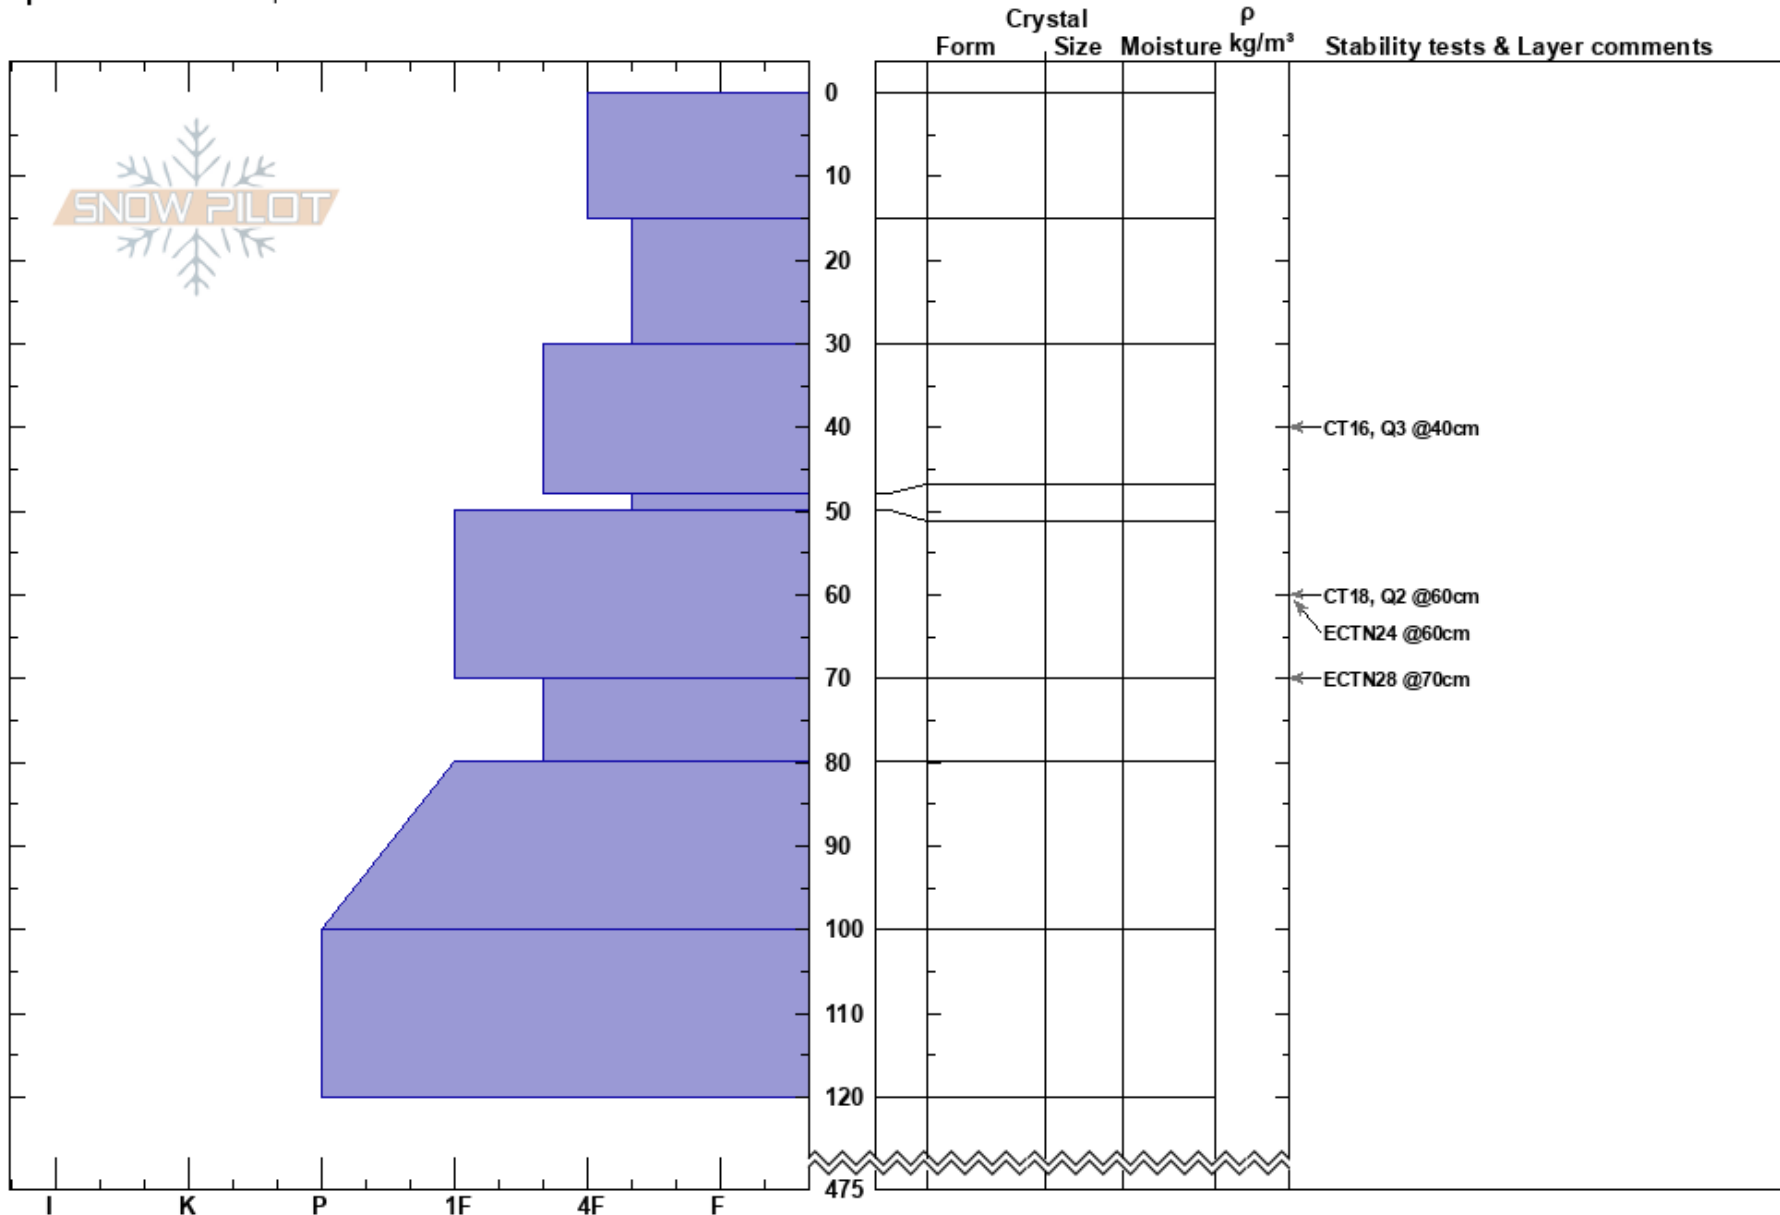

Little Humpy
 Uinta Range
 UT
 Elevation: 10510 ft
 Aspect: N
 Specifics: We skied slope

Dave Kikkert
 03/29/2023 - 2:25pm
 Co-ord: 40.84519N, -111.00960W
 Slope Angle: 34°
 Wind Loading: yes

Stability: Good HS:475 Layer Notes:
 Air Temperature:
 Sky Cover: BKN
 Precipitation: NO
 Wind: S Strong