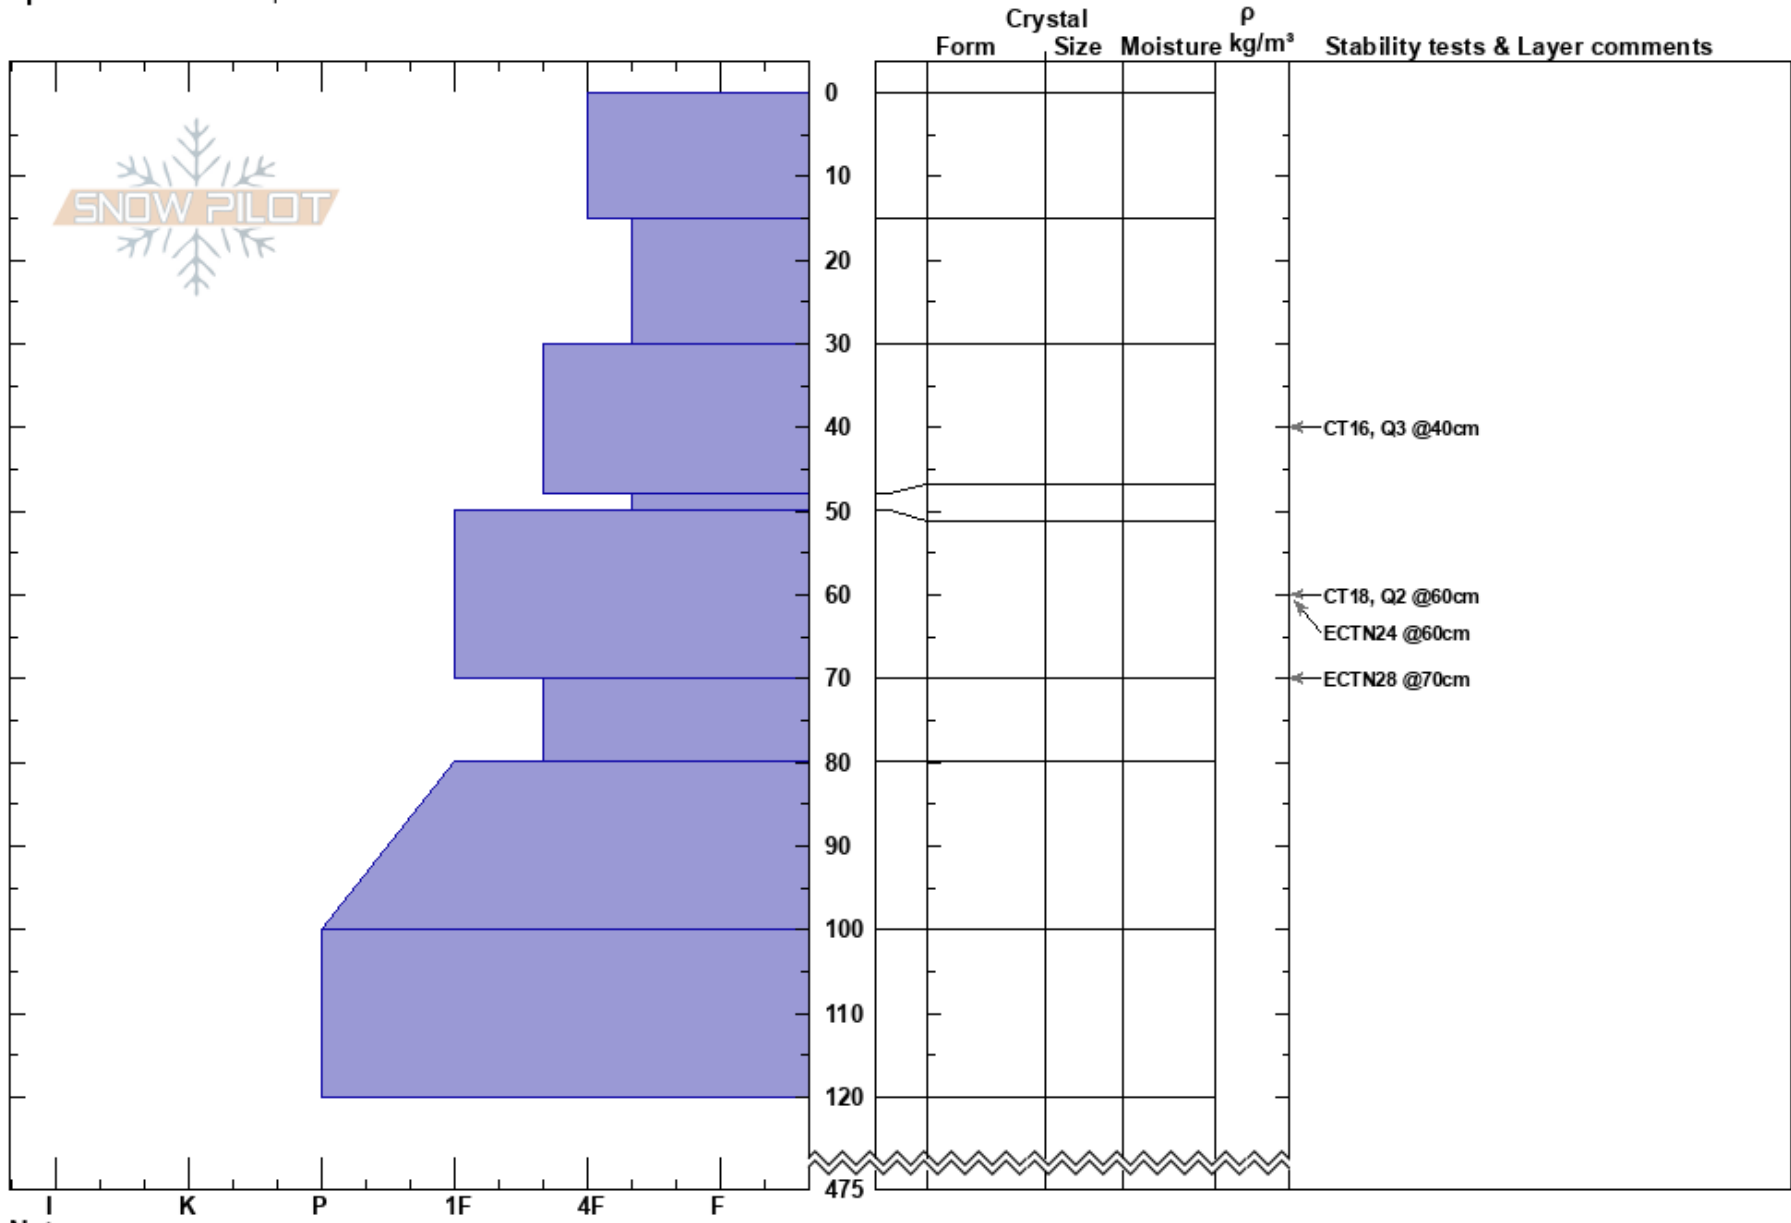

Little Humpy
 Uinta Range
 UT
 Elevation: 10510 ft
 Aspect: N
 Specifics: We skied slope

Dave Kikkert
 03/29/2023 - 2:25pm
 Co-ord: 40.84519N, -111.00960W
 Slope Angle: 34°
 Wind Loading: yes

Stability: Good HS:475 Layer Notes:
 Air Temperature:
 Sky Cover: BKN
 Precipitation: NO
 Wind: S Strong