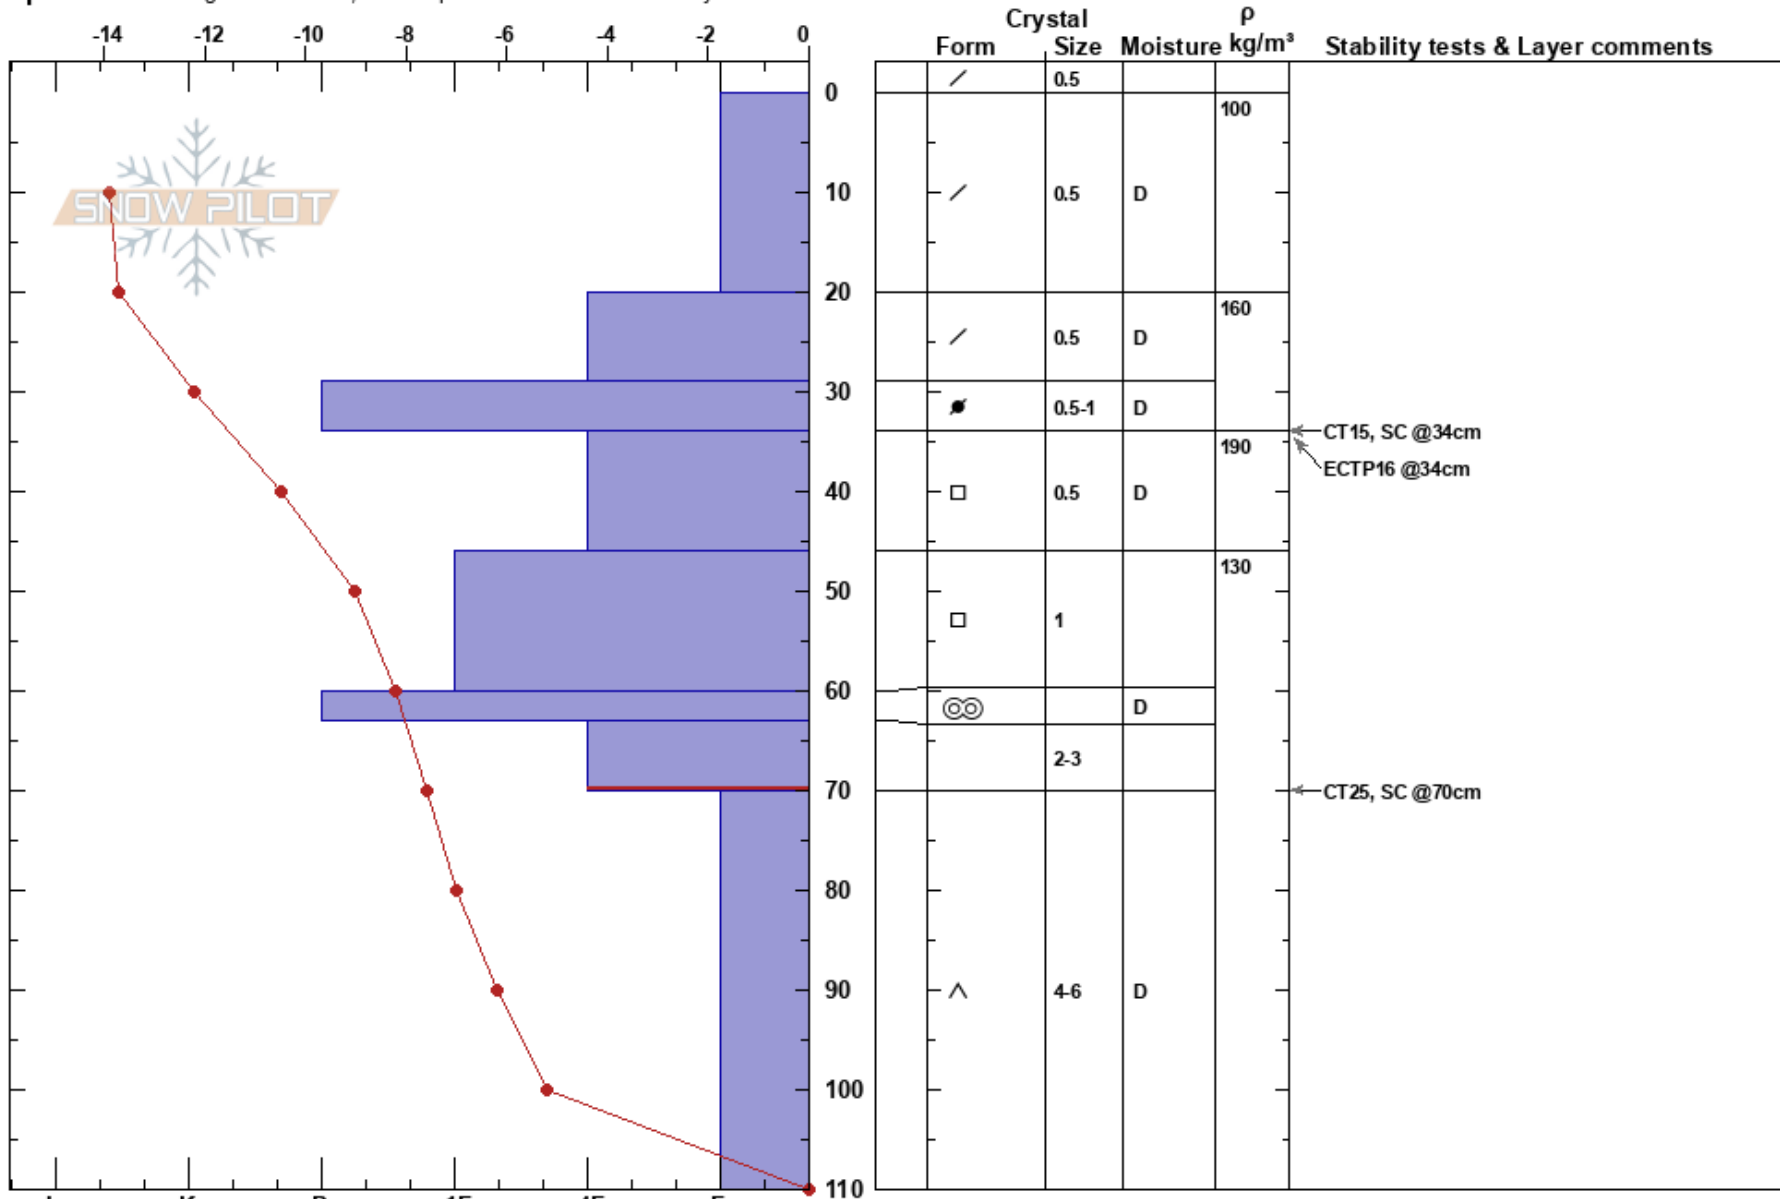

LLSR - Rock Garden GF

Grant Flagler

Stability:

HS:110

Layer Notes:

Lake Louise Ski

06/03/2023 - 14:10

Air Temperature: -10.9°C PF: 90 63-70cm: Problematic layer

AB

Co-ord: 51.42860N, -116.10356W

Sky Cover: CLR

Elevation: 2500 m

Slope Angle: 25°

Precipitation: NO

Aspect: NW

Wind Loading: no

Wind: Calm

Specifics: Pit dug in a Ski Area; Pit is representative of backcountry

Notes: Pit dug above Rock Garden High Traverse; Representative of terrain opening on 2023-03-07