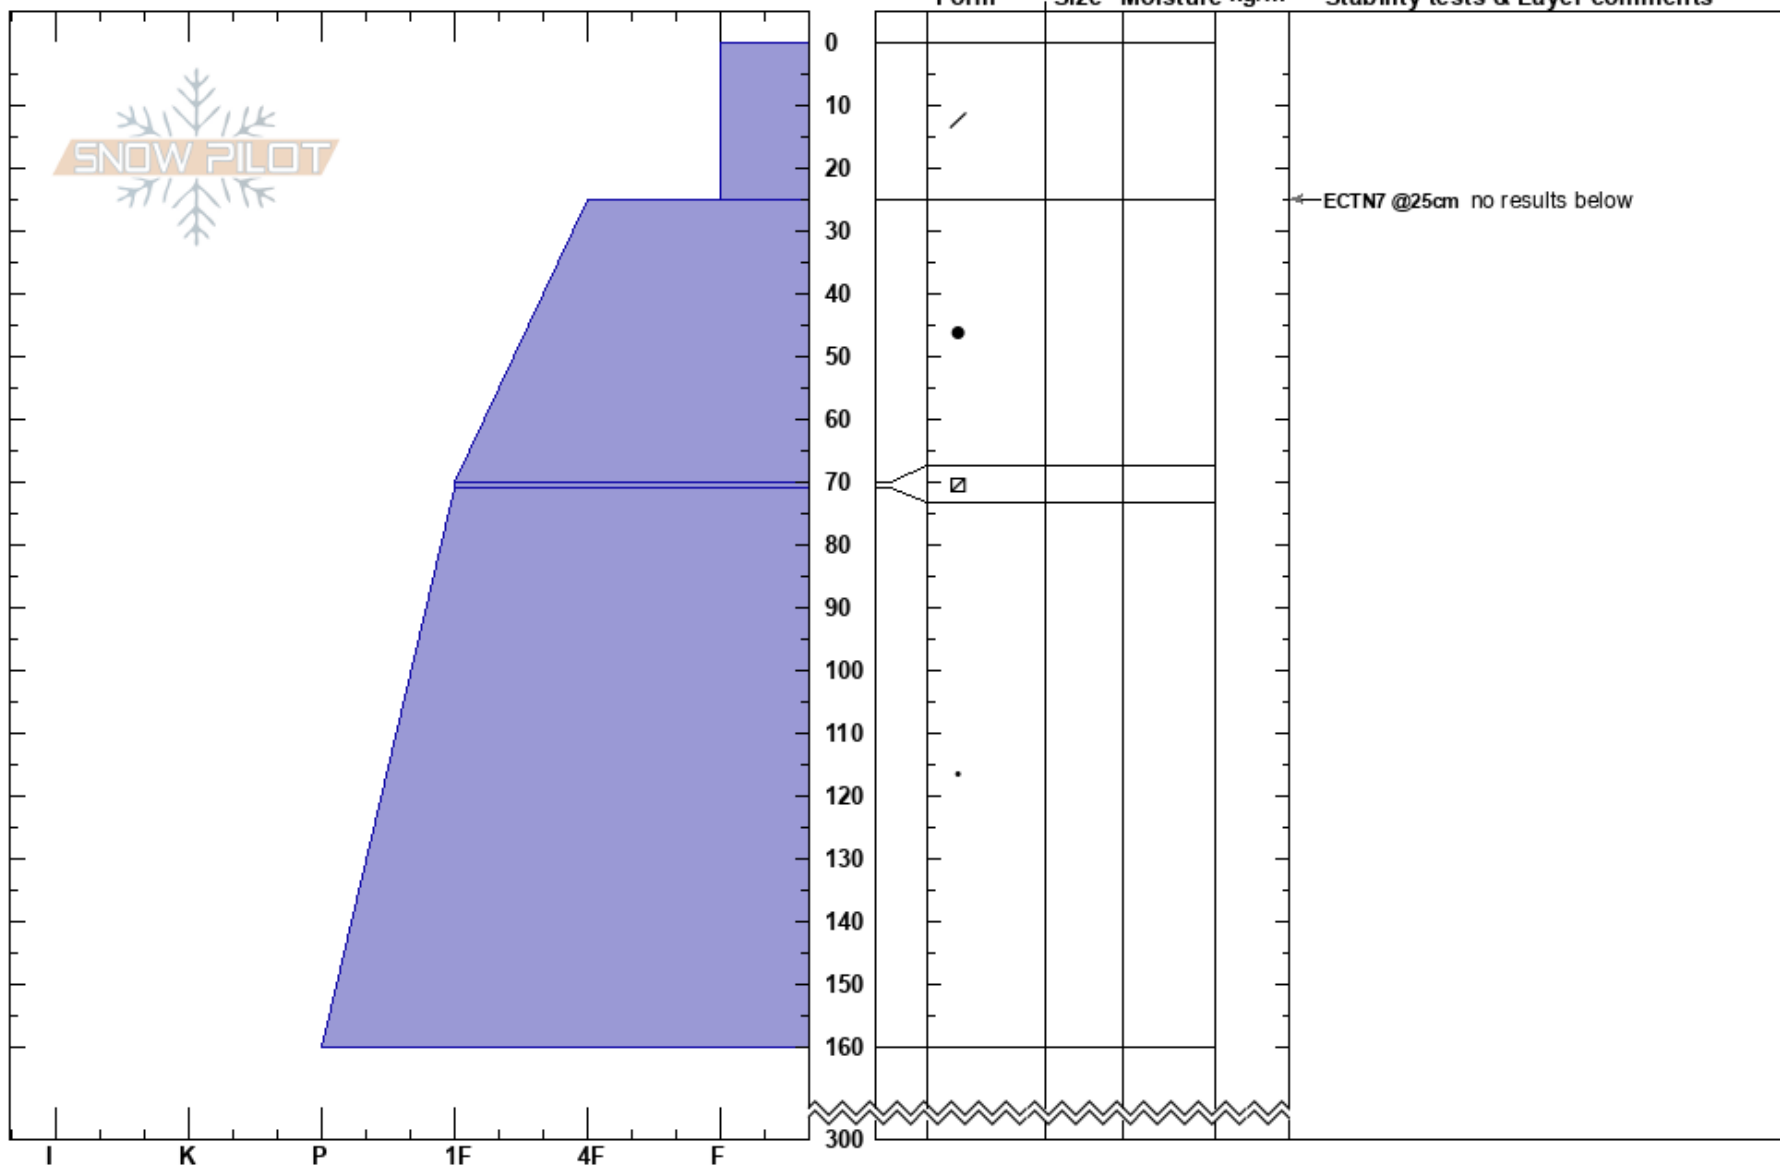

colony recon 2
 Chugach Range
 AK
 Elevation: 4670 ft
 Aspect: NW
 Specifics:

jami weeks
 03/28/2023 - 5:21pm
 Co-ord: 61.95300N, -148.33560W
 Slope Angle: 15°
 Wind Loading:

Stability: Fair
 Air Temperature: -6°C
 Sky Cover: FEW
 Precipitation: NO
 Wind: Calm
 HS: 300
 PF: 30 70-71cm: Problematic layer
 PS: 18