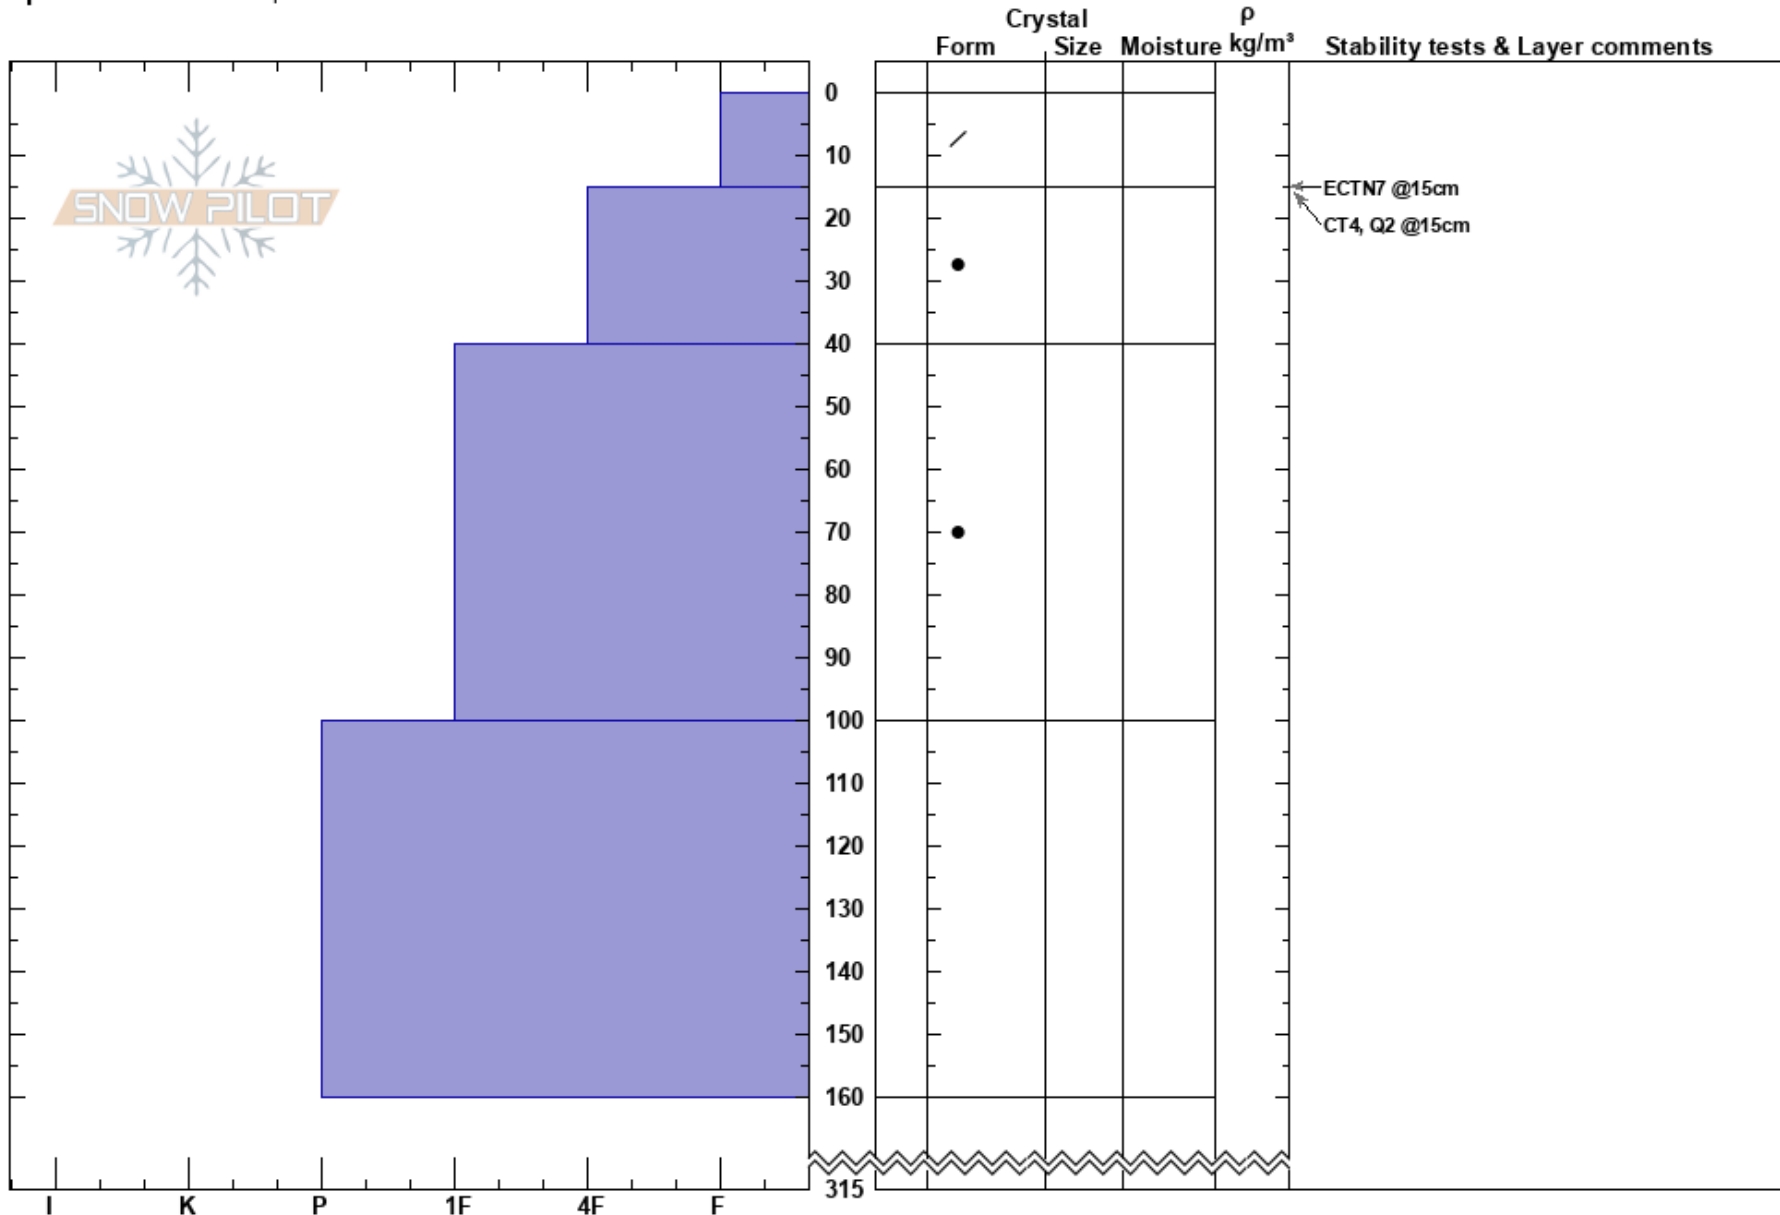

Colony recon
 Chugach Range
 AK
 Elevation: 3410 ft
 Aspect: N
 Specifics: We skied slope

jami weeks
 03/28/2023 - 4:00am
 Co-ord: 61.15420N, -148.39570W
 Slope Angle: 28°
 Wind Loading:

Stability: Fair
 Air Temperature: -6°C
 Sky Cover: FEW
 Precipitation: NO
 Wind: Calm
 HS:315
 PF: 25 0-15cm: Problematic layer
 PS: 15

Notes: recon pit