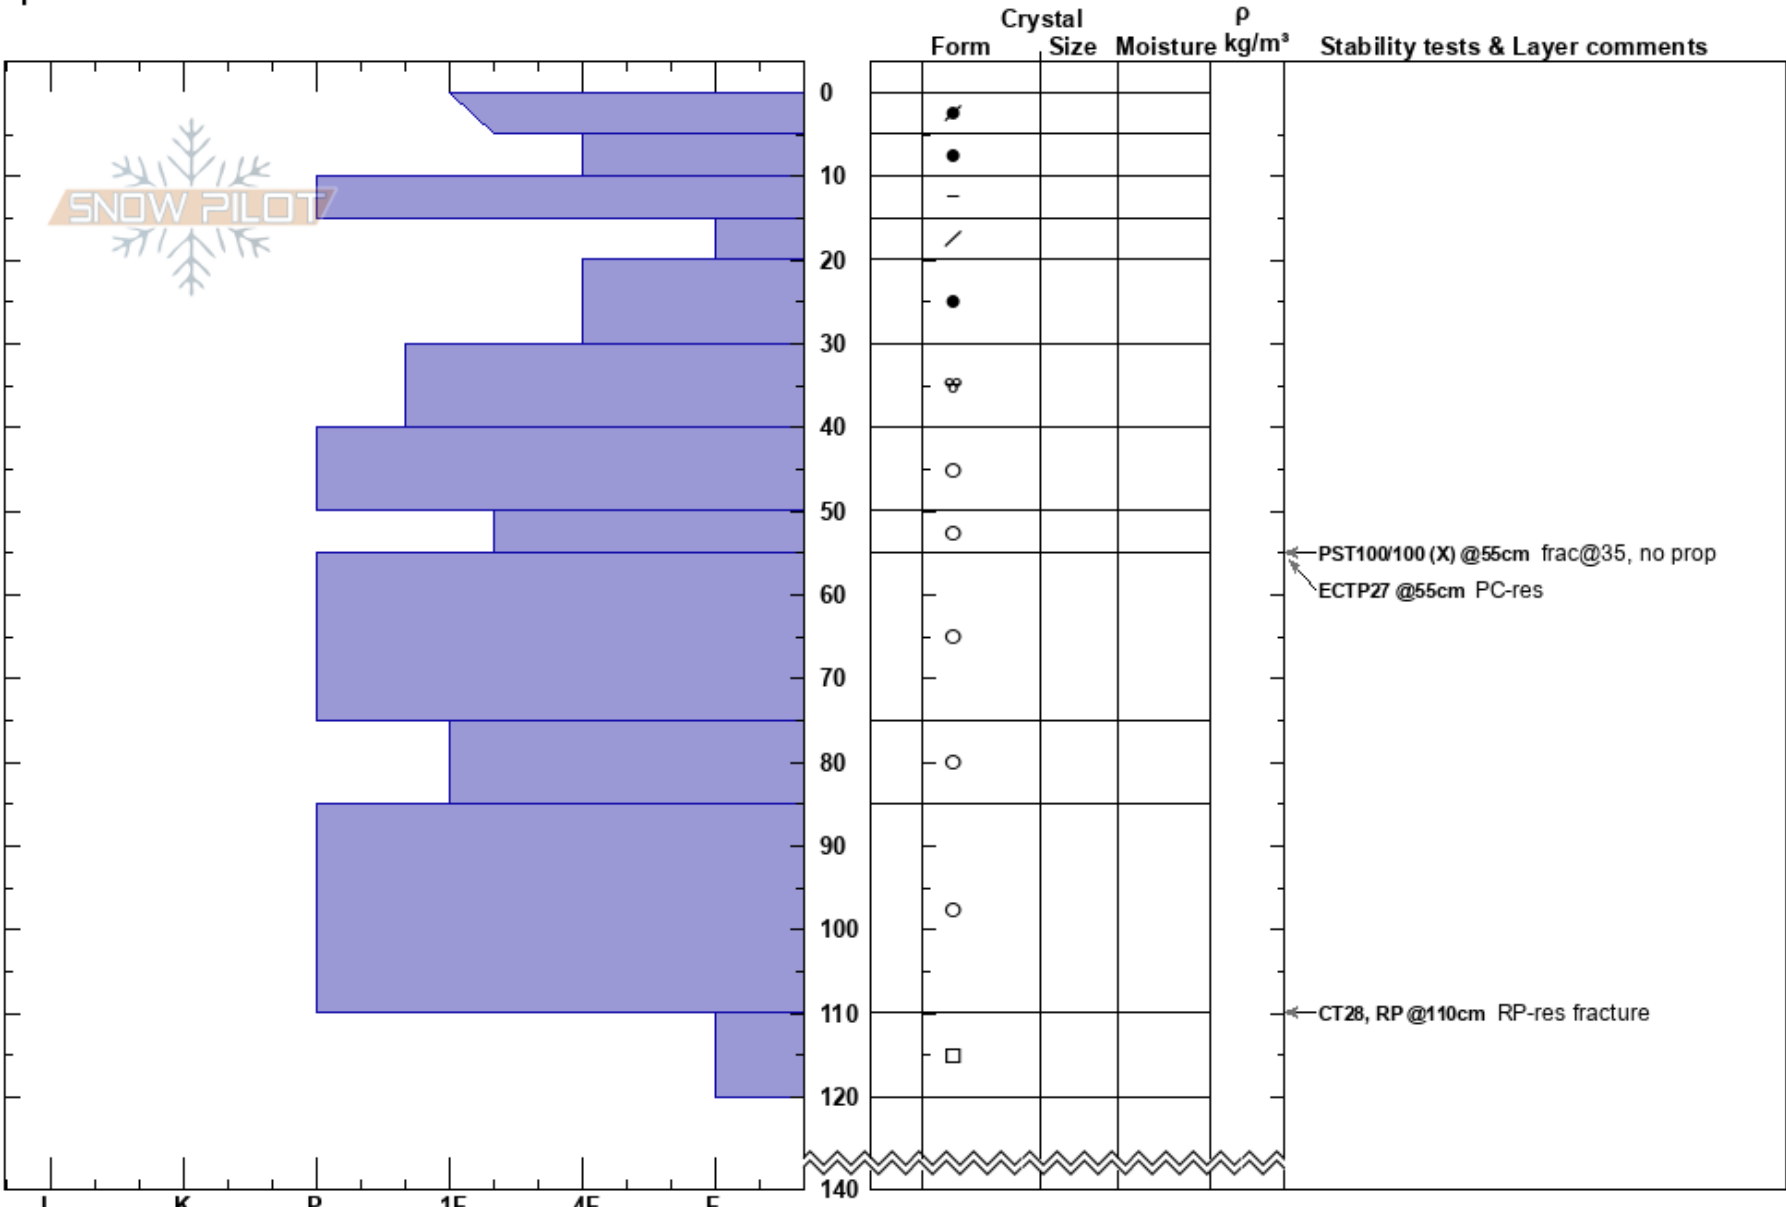

Coon Hill Practice #2
 I-70
 CO
 Elevation: 11471 ft
 Aspect: E
 Specifics:

Fisher Martin
 03/28/2023 - 6:05pm
 Co-ord: 39.68331N, -105.93455W
 Slope Angle: 20°
 Wind Loading: previous

Stability:
 Air Temperature: 20°F
 Sky Cover: BKN
 Precipitation: S-1
 Wind: N Light Breeze

HS: 140
 PF: 12 50-55cm: Problematic layer
 PS: 6

Notes: