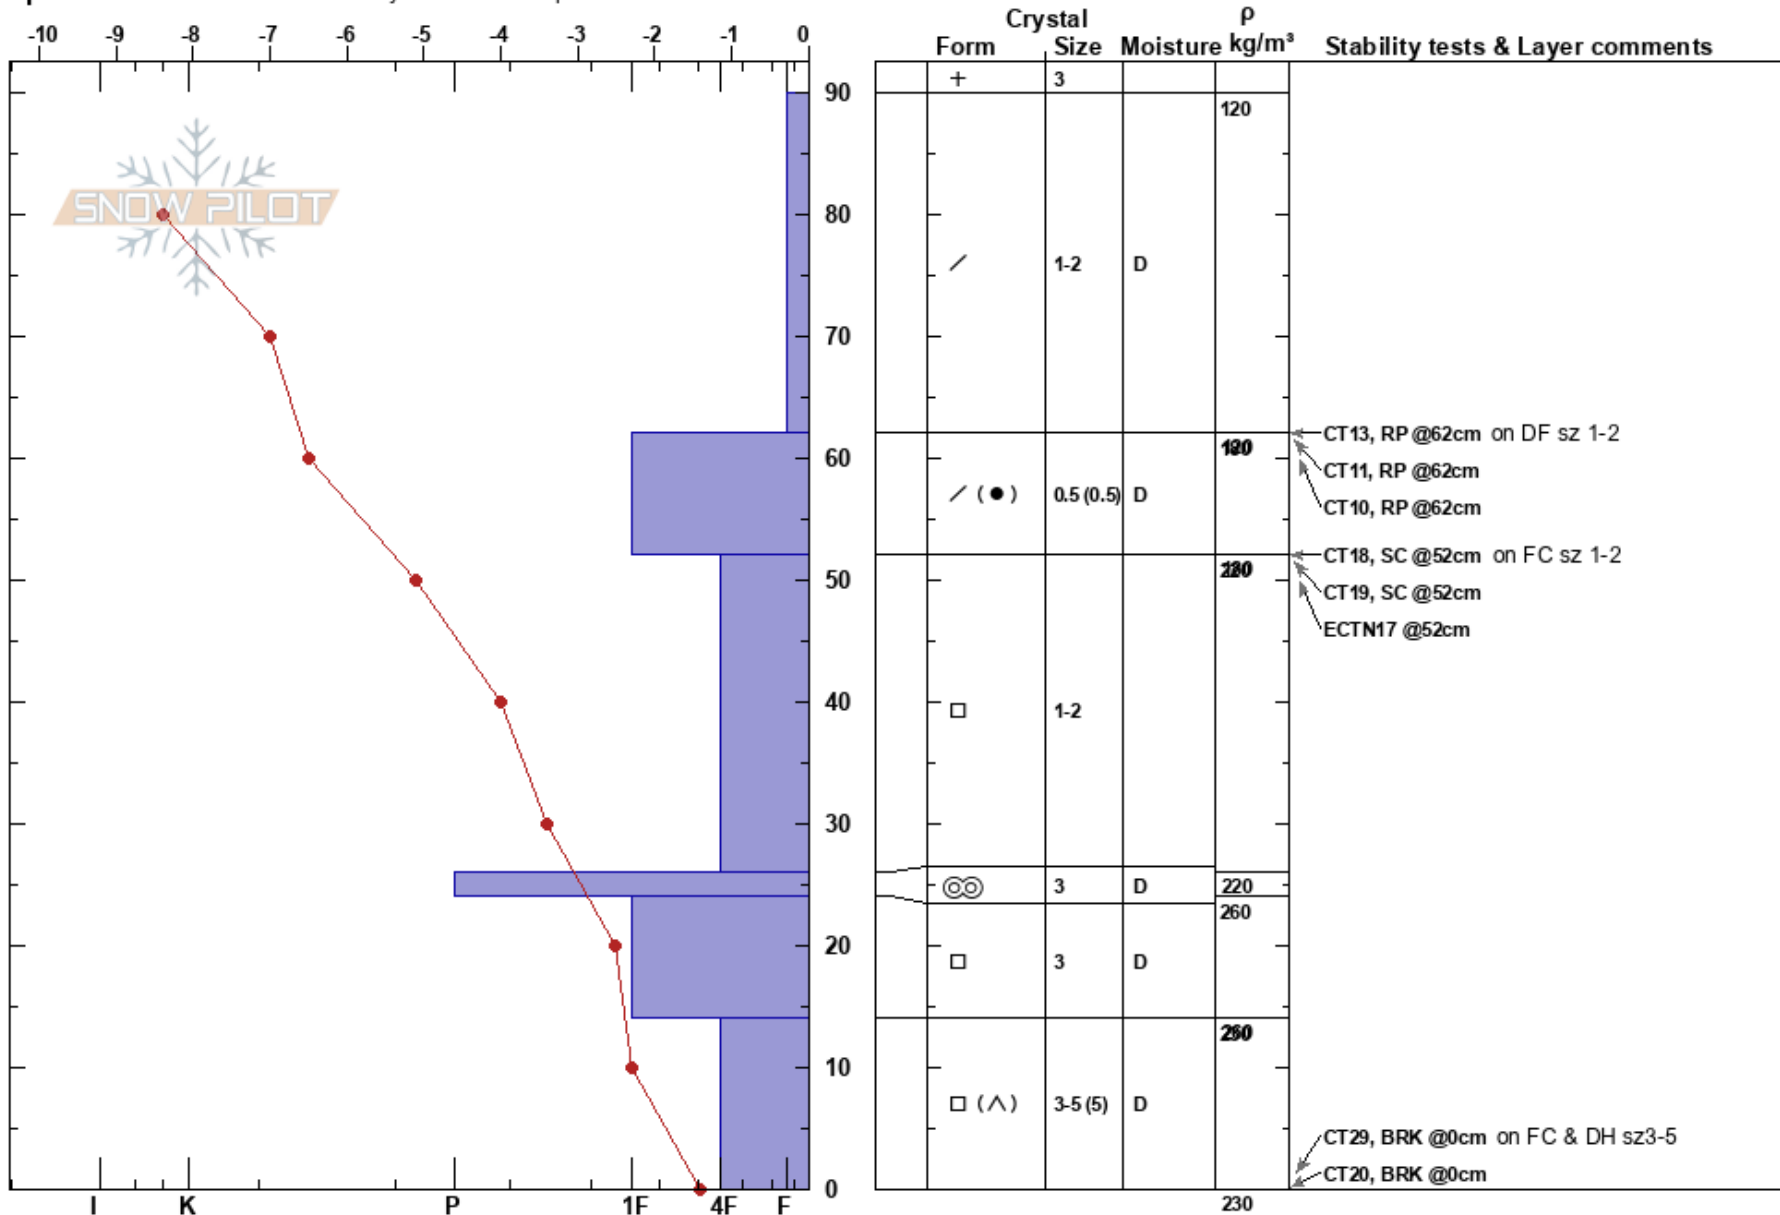

Hilda Area Joseph Hallam
 Banff, Yoho and Kootenay 19/11/2020 - 11:40
 AB Co-ord: 11U 488878W 5782832N
 Elevation: 2432 m Slope Angle: 18°
 Aspect: SE Wind Loading:
 Specifics: Recent avalanche activity on different slopes

Stability: Fair HS:90 Layer Notes:
 Air Temperature: -7.3°C PF: 65 62-52cm: Problematic layer
 Sky Cover: BKN
 Precipitation: S1
 Wind: Calm

Notes: Objectives - test the Nov 4th after recent snowfall.
 Site Characteristics - Open slope at TL. Small trees on all sides. Small shrubs at ground.