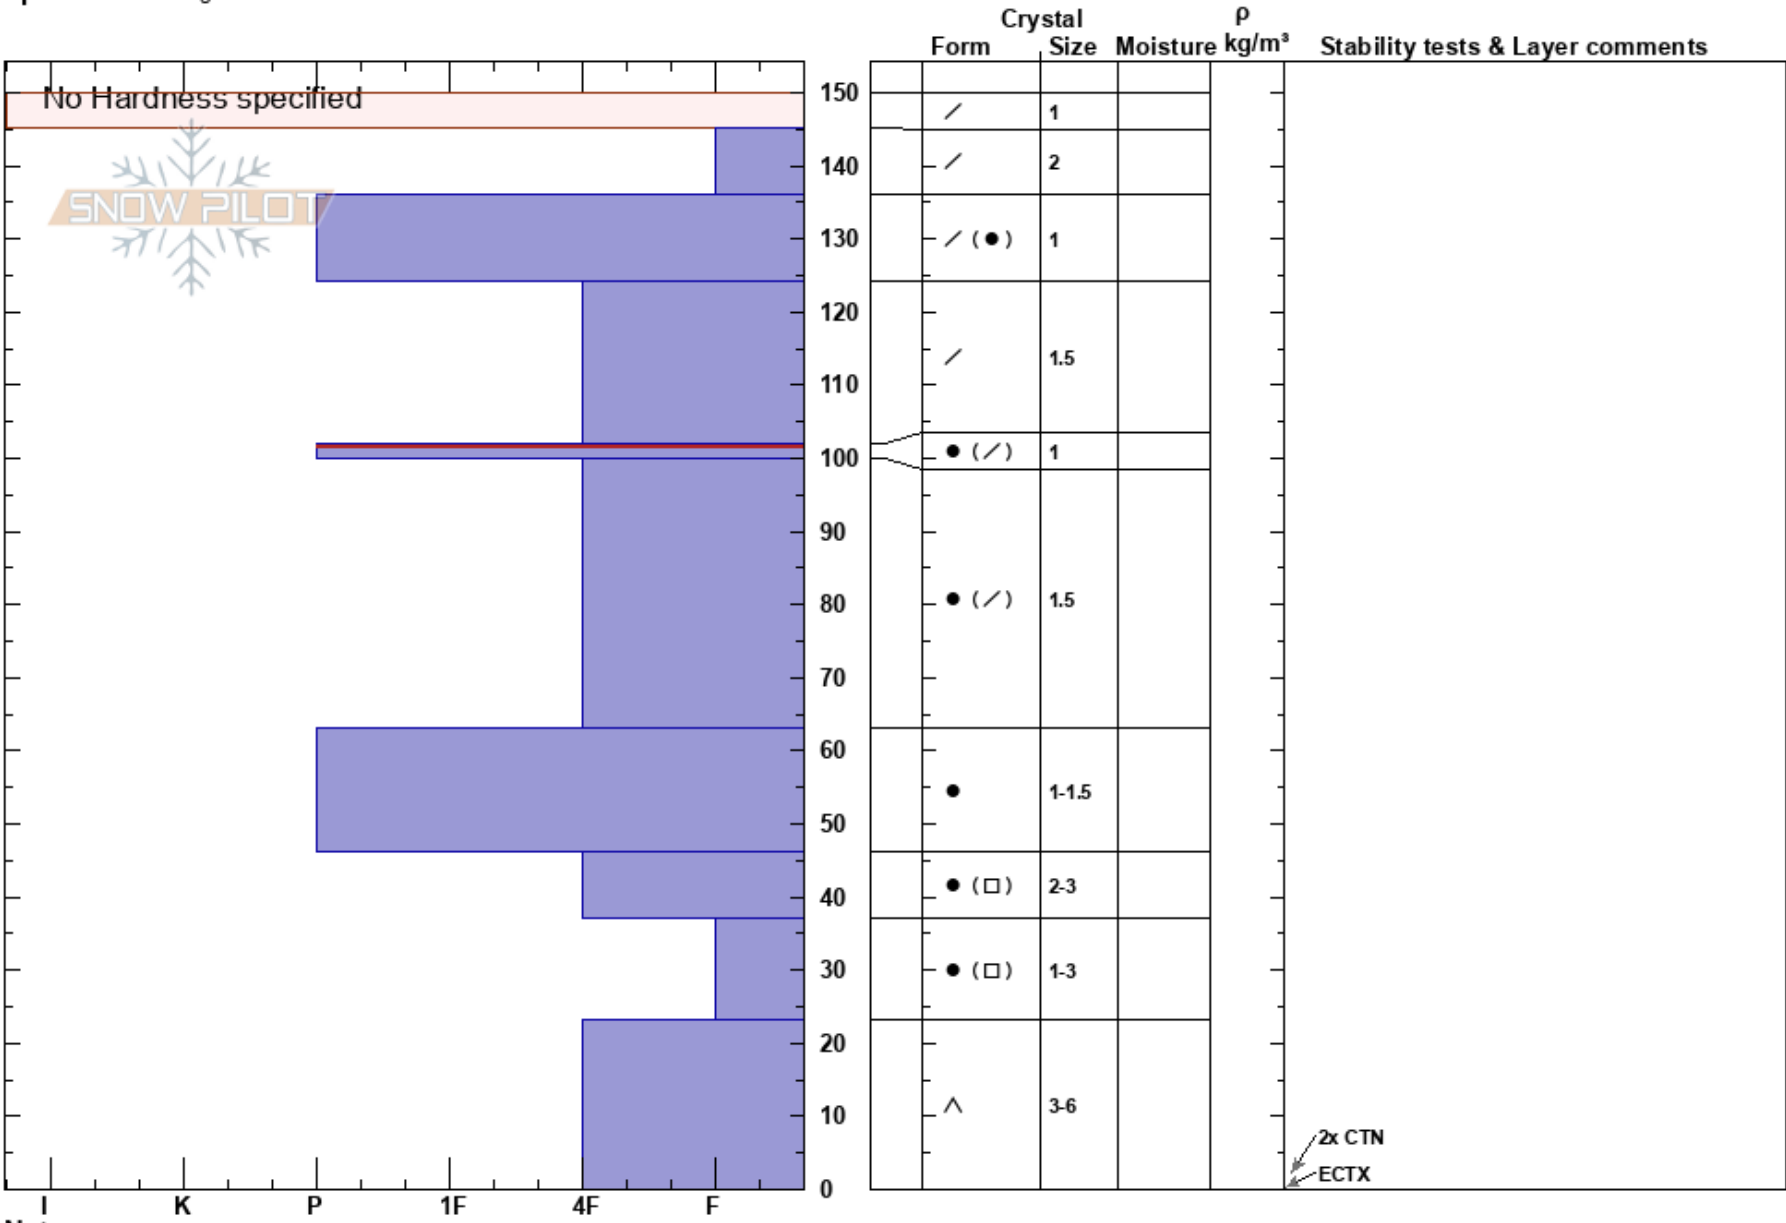

Lillie G Glade  
 Sawatch  
 CO  
**Elevation:** 3554 m  
**Aspect:** 34°  
**Specifics:** Pit dug in a Ski Area

Christina Allen  
 03/08/2023 - 12:40pm  
**Co-ord:**  
**Slope Angle:** 18°  
**Wind Loading:** yes

**Stability:**  
**Air Temperature:** -11°C  
**Sky Cover:** OVC  
**Precipitation:** NO  
**Wind:** W Moderate

**HS:** 150  
**PF:** 35  
**PS:** 5  
 102-100cm: Problematic layer

Notes: