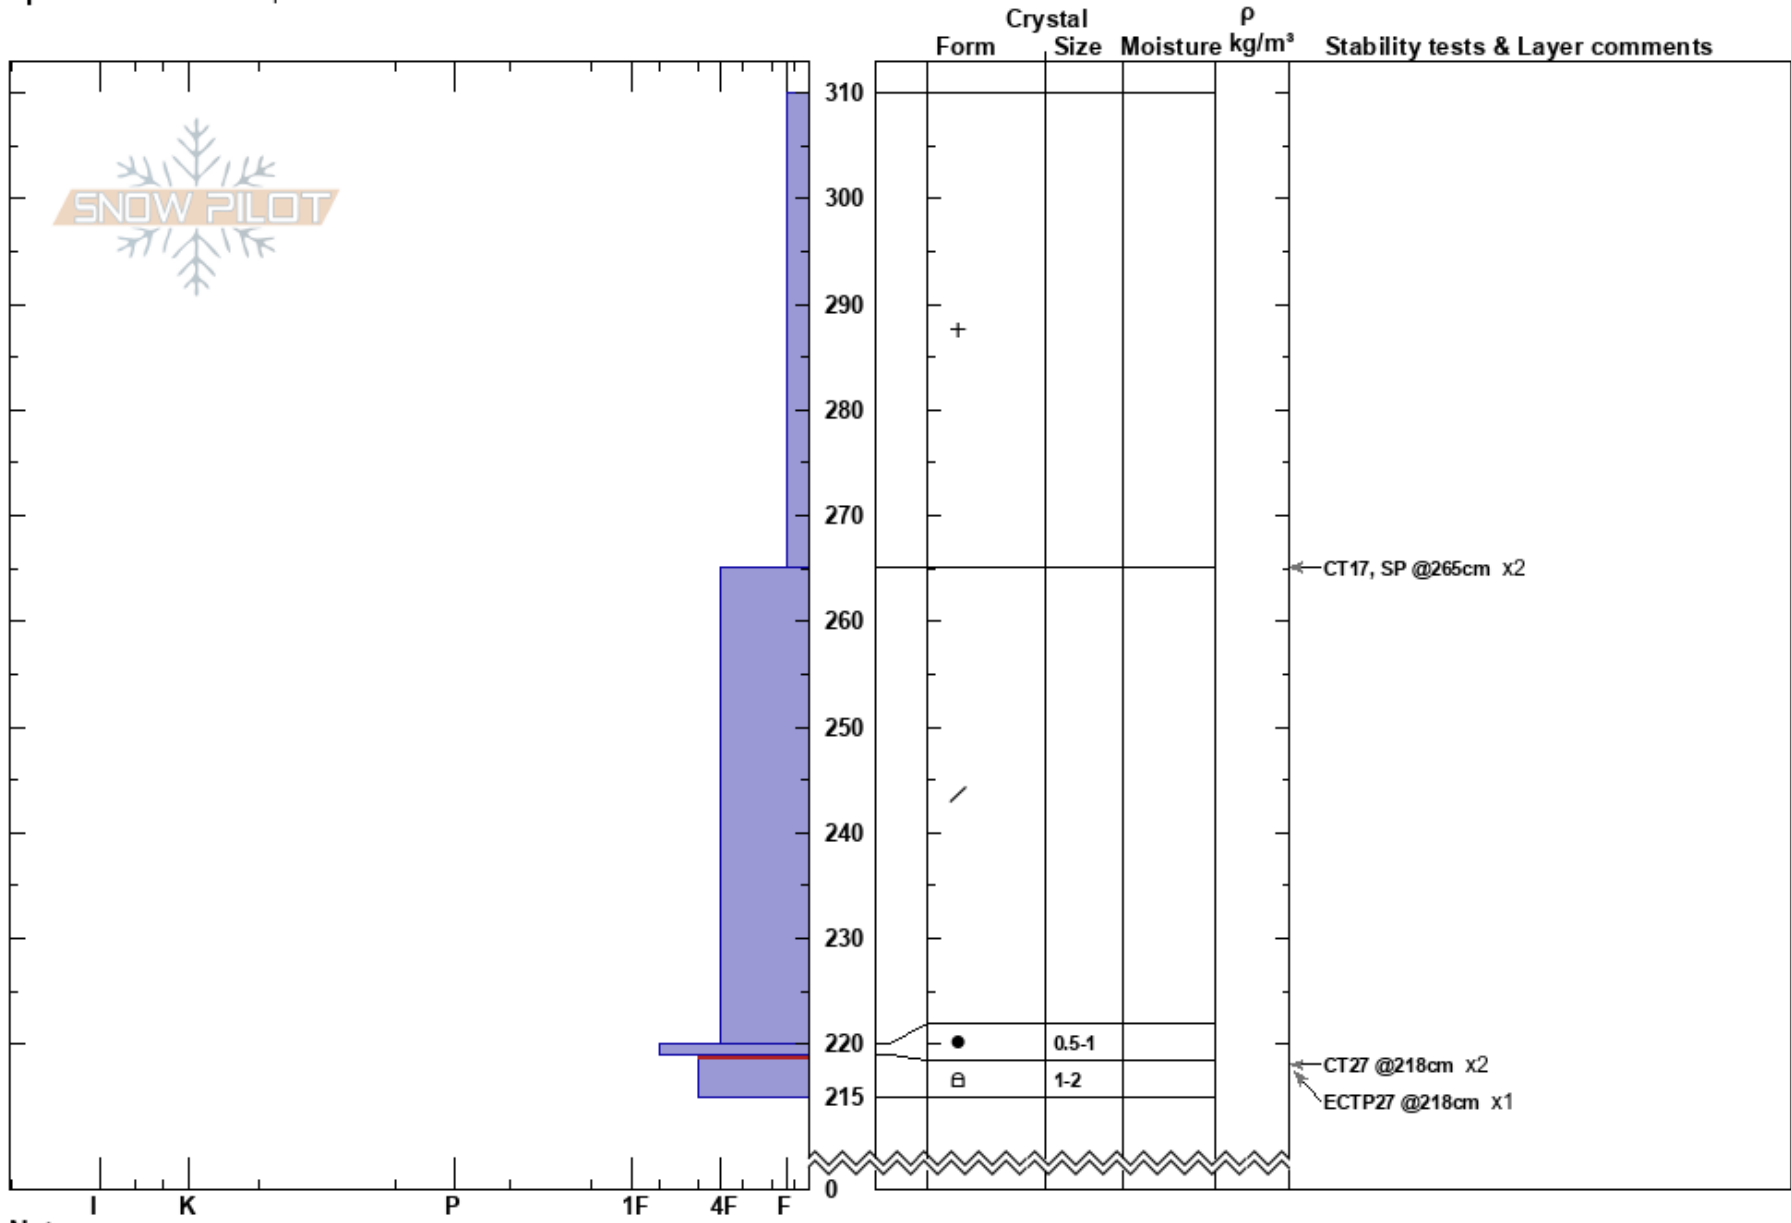

Crud Nose  
 Chugach Range  
 AK  
 Elevation: 4400 ft  
 Aspect: NE  
 Specifics: We skied slope

kyle sobek  
 03/23/2023 - 12:30pm  
 Co-ord: 61.18607N, -145.39442W  
 Slope Angle: 22°  
 Wind Loading: no

Stability: **HS:310**  
 Air Temperature: 27°F  
 Sky Cover: SCT  
 Precipitation: NO  
 Wind: Calm  
 Layer Notes: 219-215cm: Problematic layer

Notes: