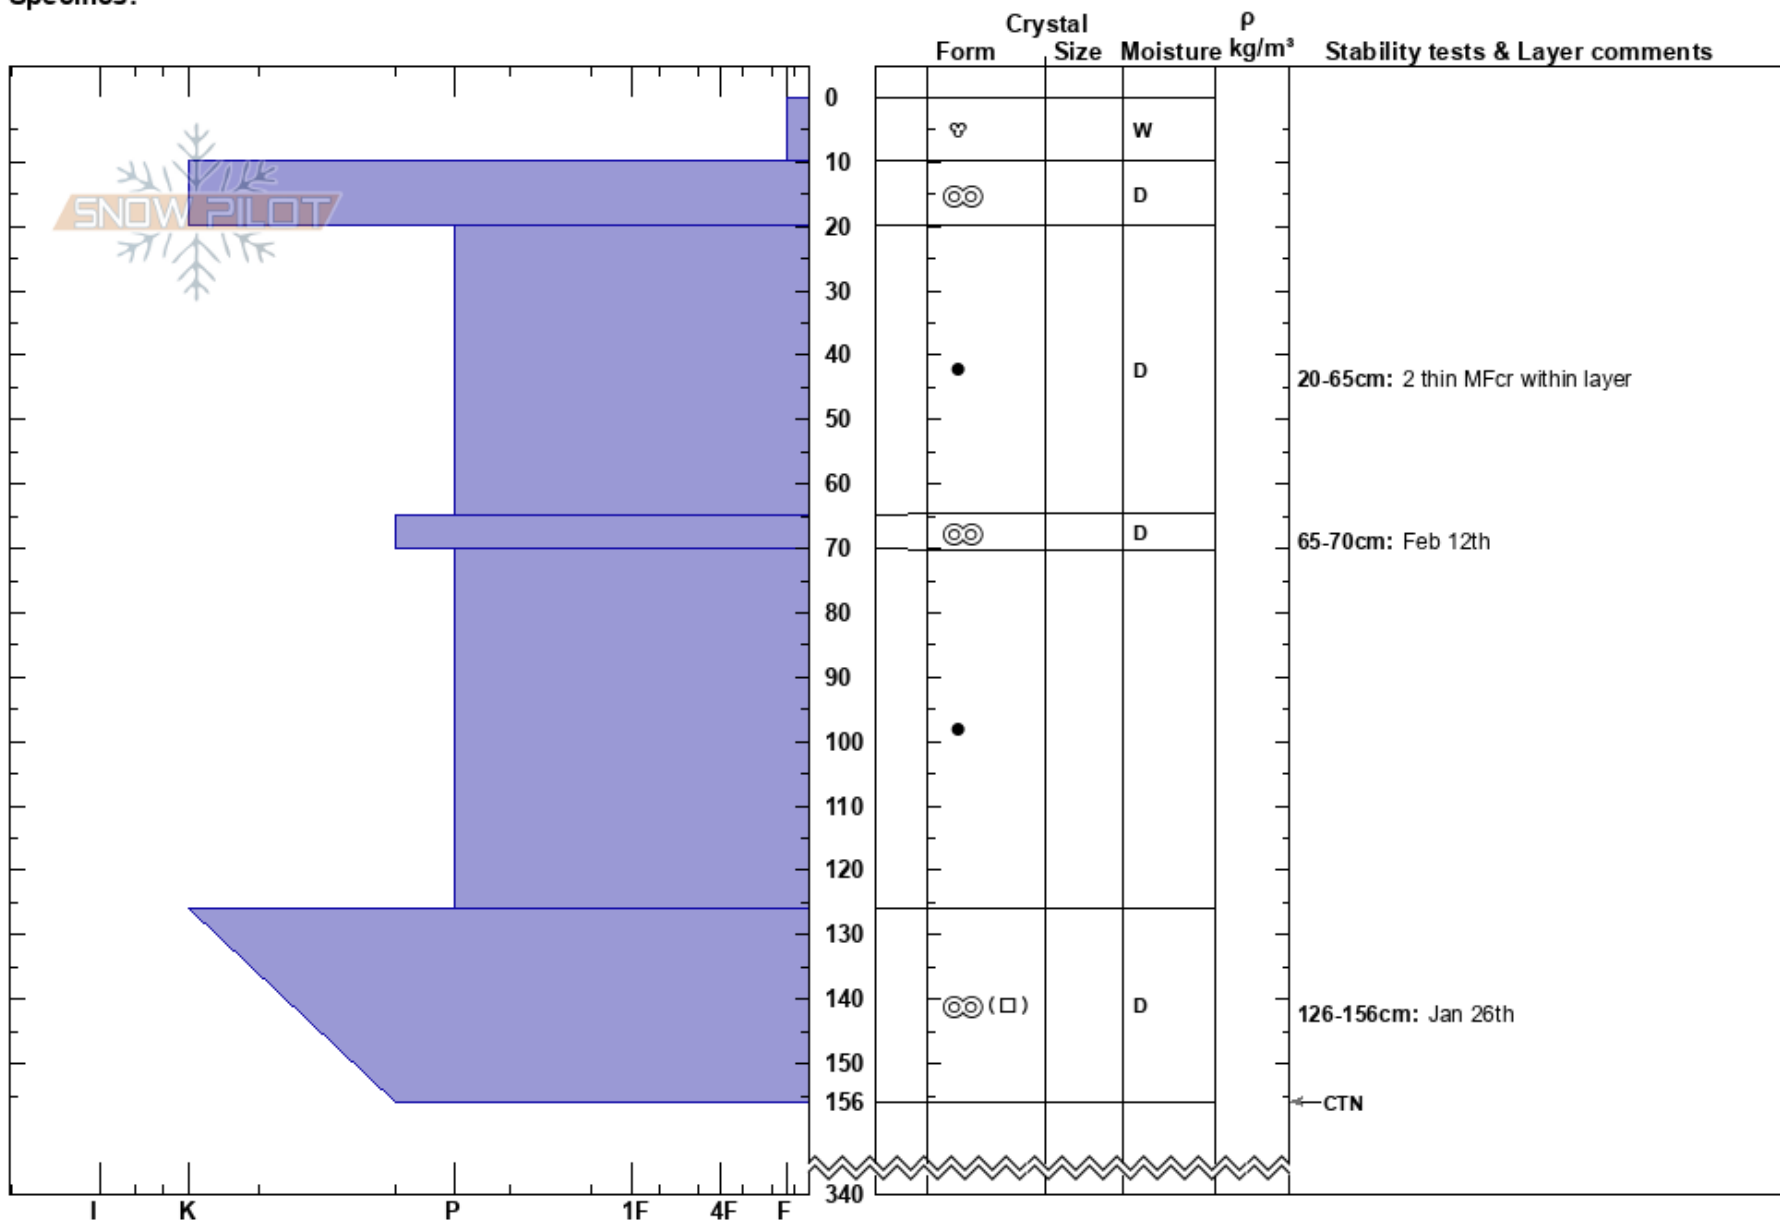

IN11.0  
 Hazleton Ranges  
 BC  
 Elevation: 1413 m  
 Aspect: S  
 Specifics:

Ben Westerik  
 29/03/2023 - 14:45  
 Co-ord: 54.05663N, -127.99731W  
 Slope Angle: 49°  
 Wind Loading:

Stability:  
 Air Temperature: 3°C  
 Sky Cover: CLR  
 Precipitation: NO  
 Wind: SE Light Breeze

HS:340  
 Layer Notes:  
 20-65cm: 2 thin MFcr within layer  
 65-70cm: Feb 12th  
 126-156cm: Jan 26th

**Notes:** Observers: Ben Westerik, Brandon Exner  
 Targeting depth of wet grains on steep solars  
 Pit dug adjacent to west of IN11.0