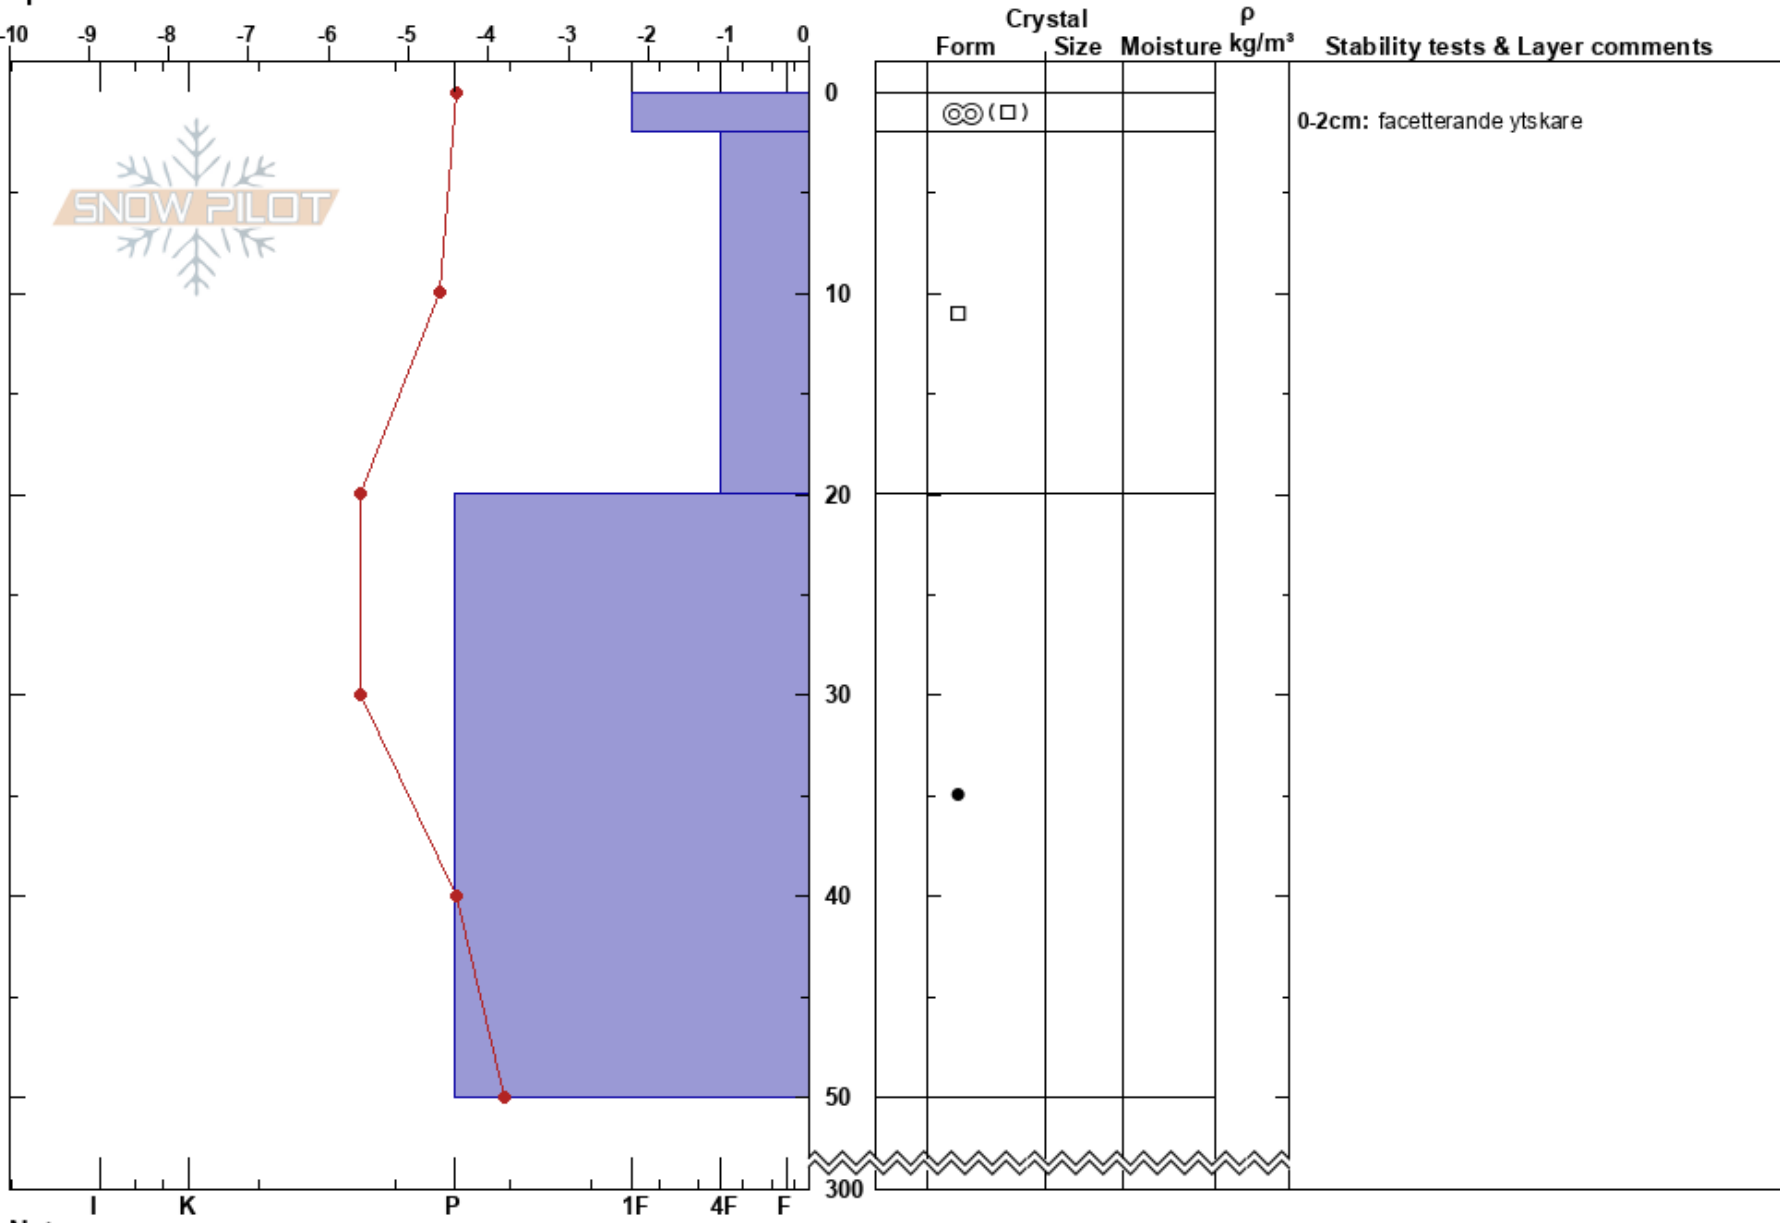

Gunnilravín
 Åreskutan
 Sweden
 Elevation: 800 m
 Aspect: SE
 Specifics:

Karin Trolin
 29/03/2023 - 12:30
 Co-ord: 33V 397969E 7032723N
 Slope Angle: 35°
 Wind Loading: no

Stability:
 Air Temperature: -3°C
 Sky Cover: CLR
 Precipitation: NO
 Wind: E Light Breeze

HS:300
 PF: 5
 0-2cm: facetterande ytskare

Notes: