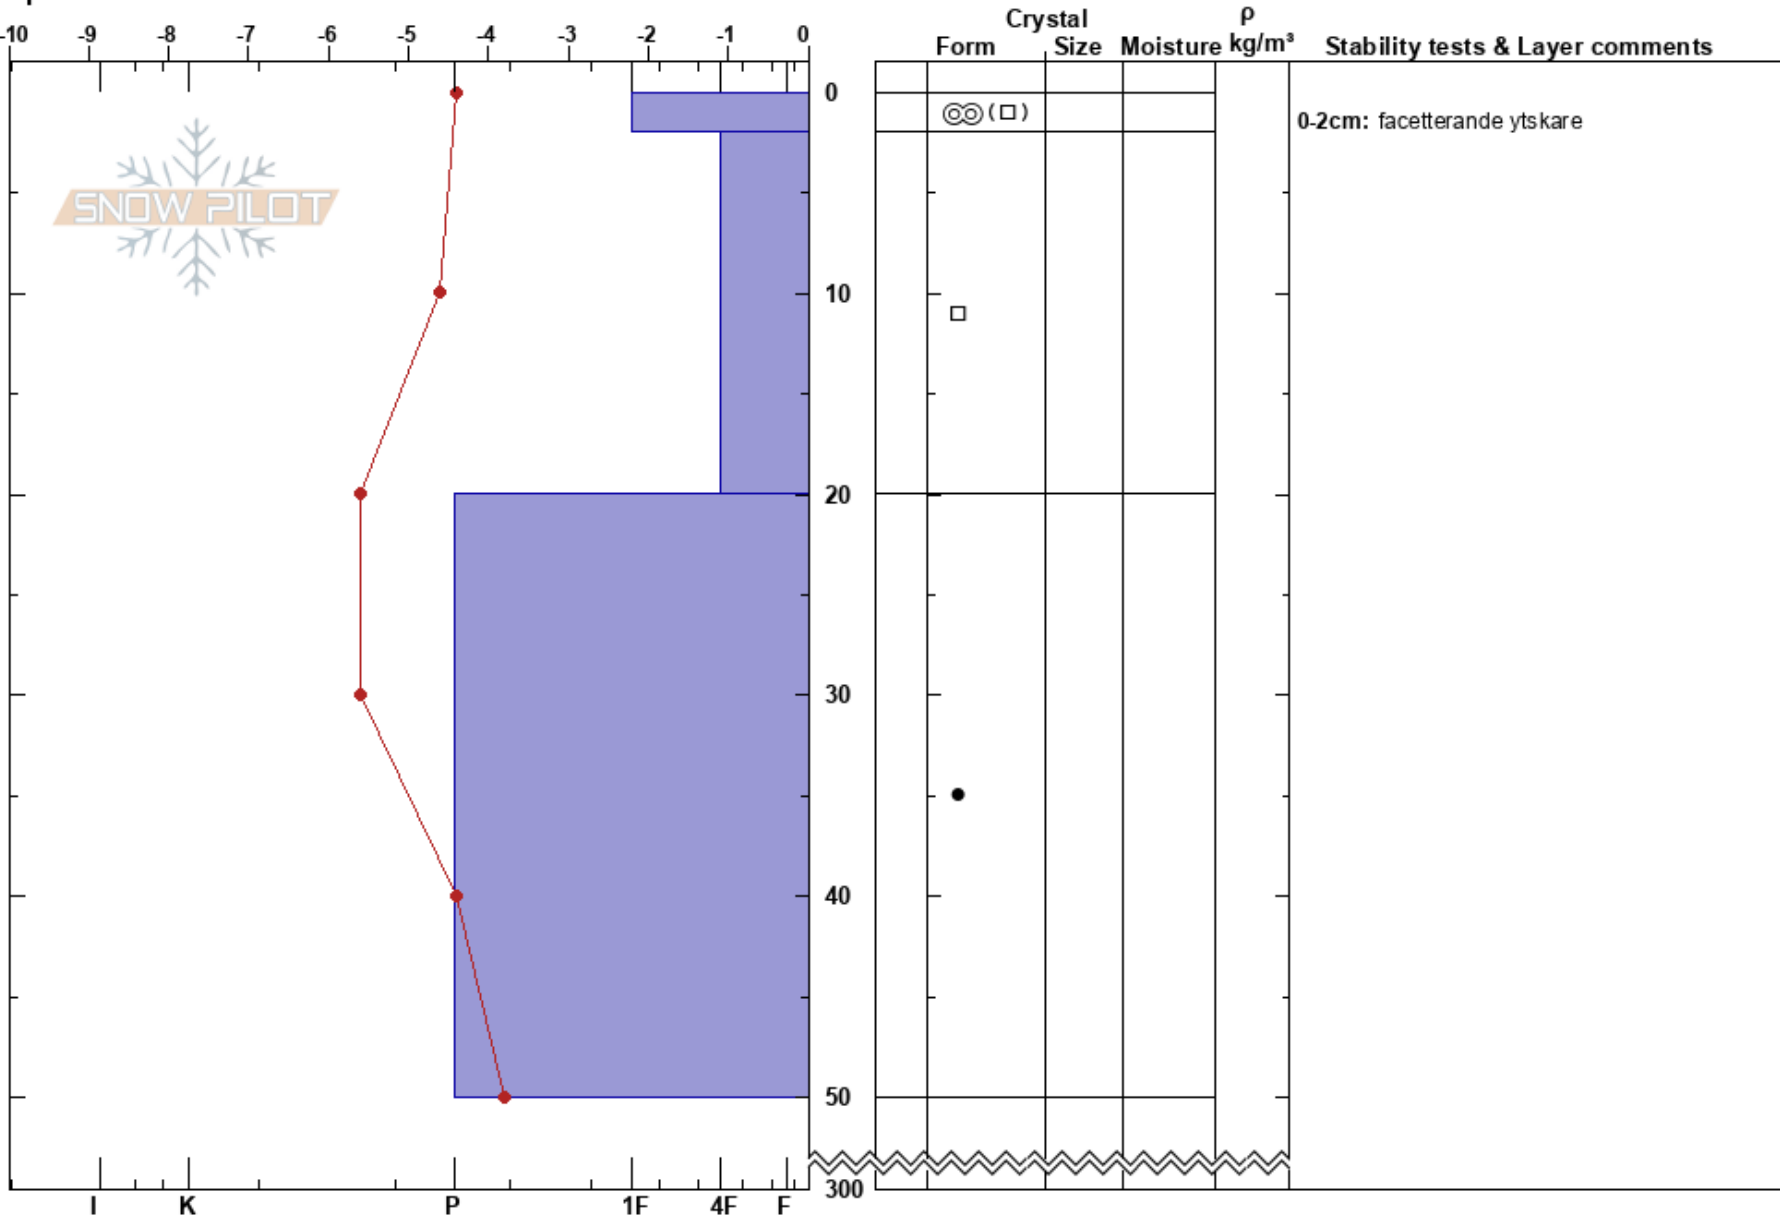

Gunniravín  
 Åreskutan  
 Sweden  
 Elevation: 800 m  
 Aspect: SE  
 Specifics:

Karin Trolin  
 29/03/2023 - 12:30  
 Co-ord: 33V 397969E 7032723N  
 Slope Angle: 35°  
 Wind Loading: no

Stability:  
 Air Temperature: -3°C  
 Sky Cover: CLR  
 Precipitation: NO  
 Wind: E Light Breeze

HS: 300  
 PF: 5  
 0-2cm: facetterande ytskare

Notes: