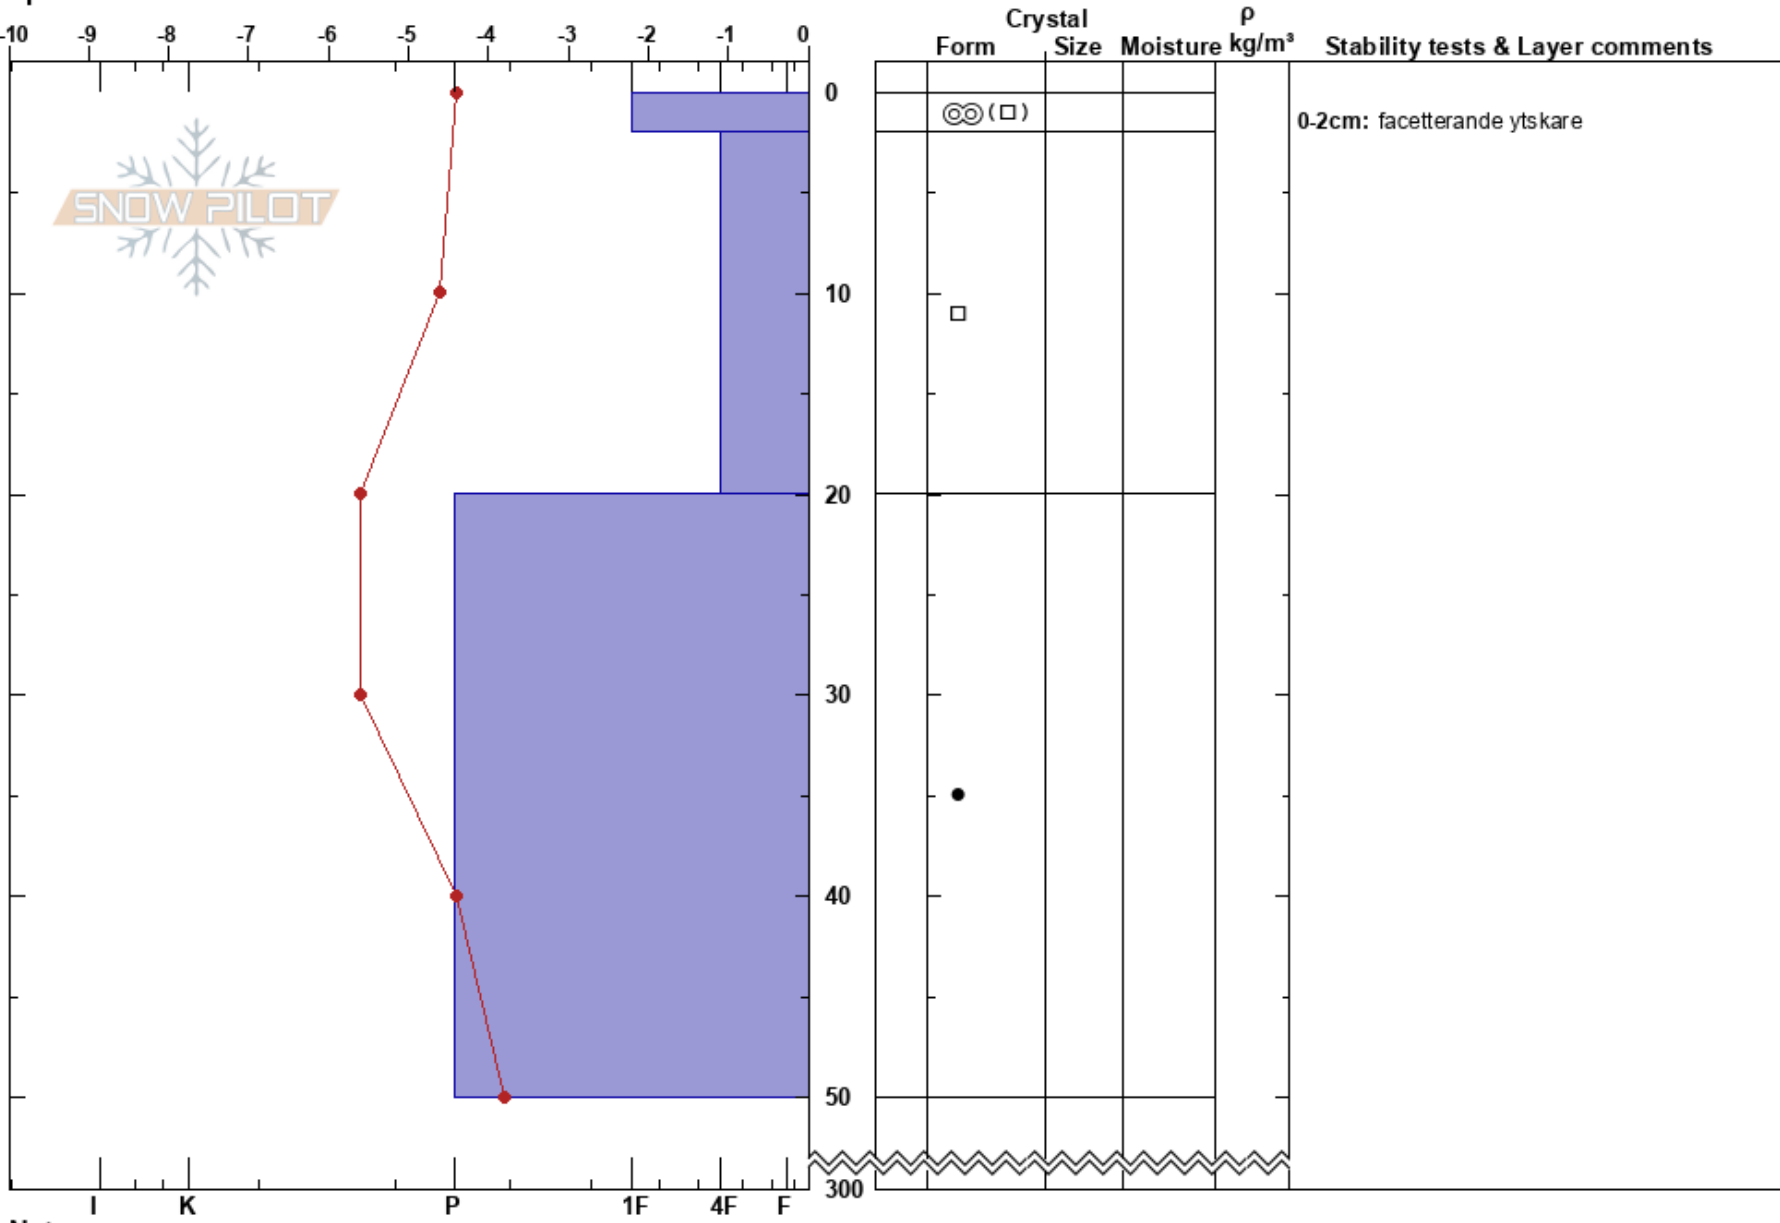

Gunniravín  
 Åreskutan  
 Sweden  
 Elevation: 800 m  
 Aspect: SE  
 Specifics:

Karin Trolin  
 29/03/2023 - 12:30  
 Co-ord: 33V 397969E 7032723N  
 Slope Angle: 35°  
 Wind Loading: no

Stability:  
 Air Temperature: -3°C  
 Sky Cover: CLR  
 Precipitation: NO  
 Wind: E Light Breeze

HS: 300  
 PF: 5  
 Layer Notes: 0-2cm: facetterande ytskare

Notes: