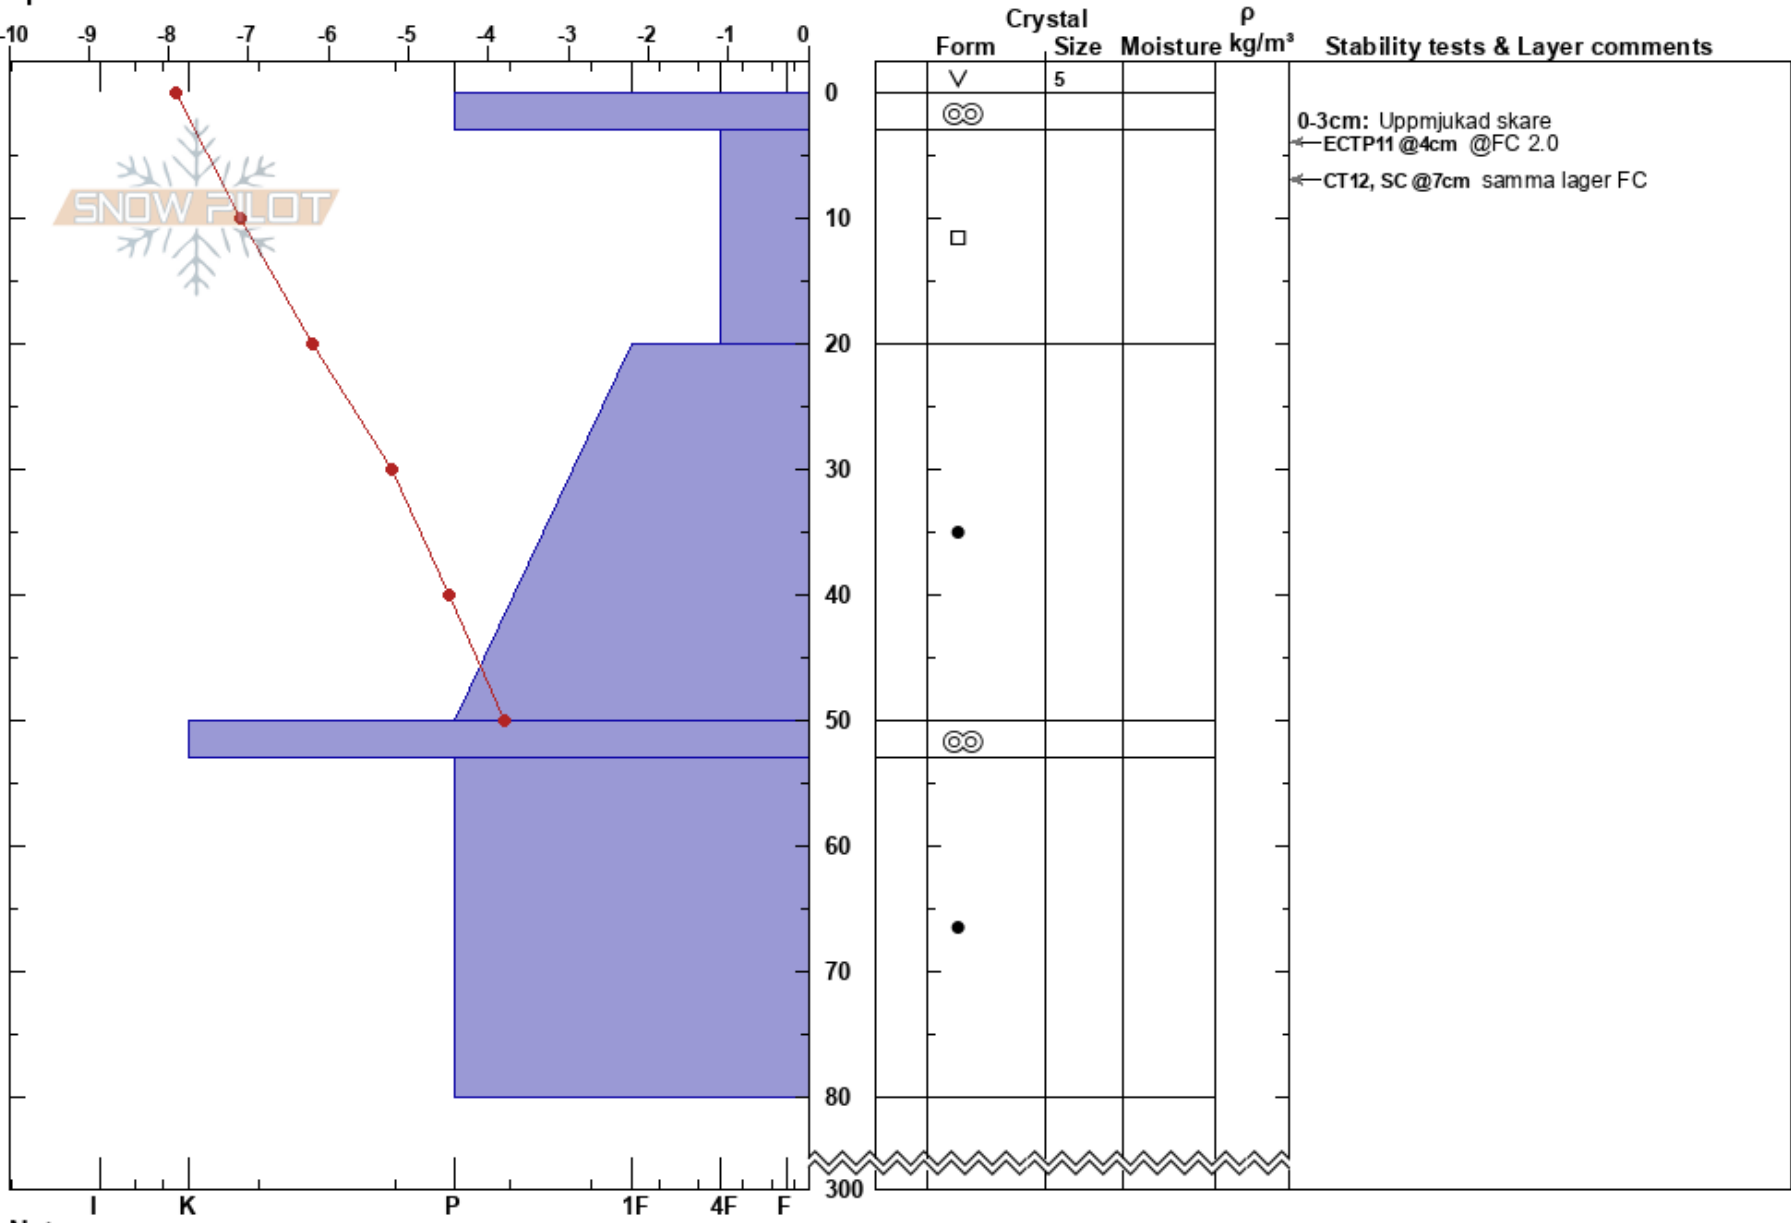

Leråravin SO
 Åreskutan
 Sweden
 Elevation: 900 m
 Aspect:
 Specifics:

Karin Trolin
 29/03/2023 - 10:45
 Co-ord: 33V 397048E 7033643N
 Slope Angle: 30°
 Wind Loading: no

Stability:
 Air Temperature: -9.3°C
 Sky Cover: CLR
 Precipitation: NO
 Wind: E Light Breeze

HS:300
 Layer Notes:
 0-3cm: Uppmjukad skare

Notes: