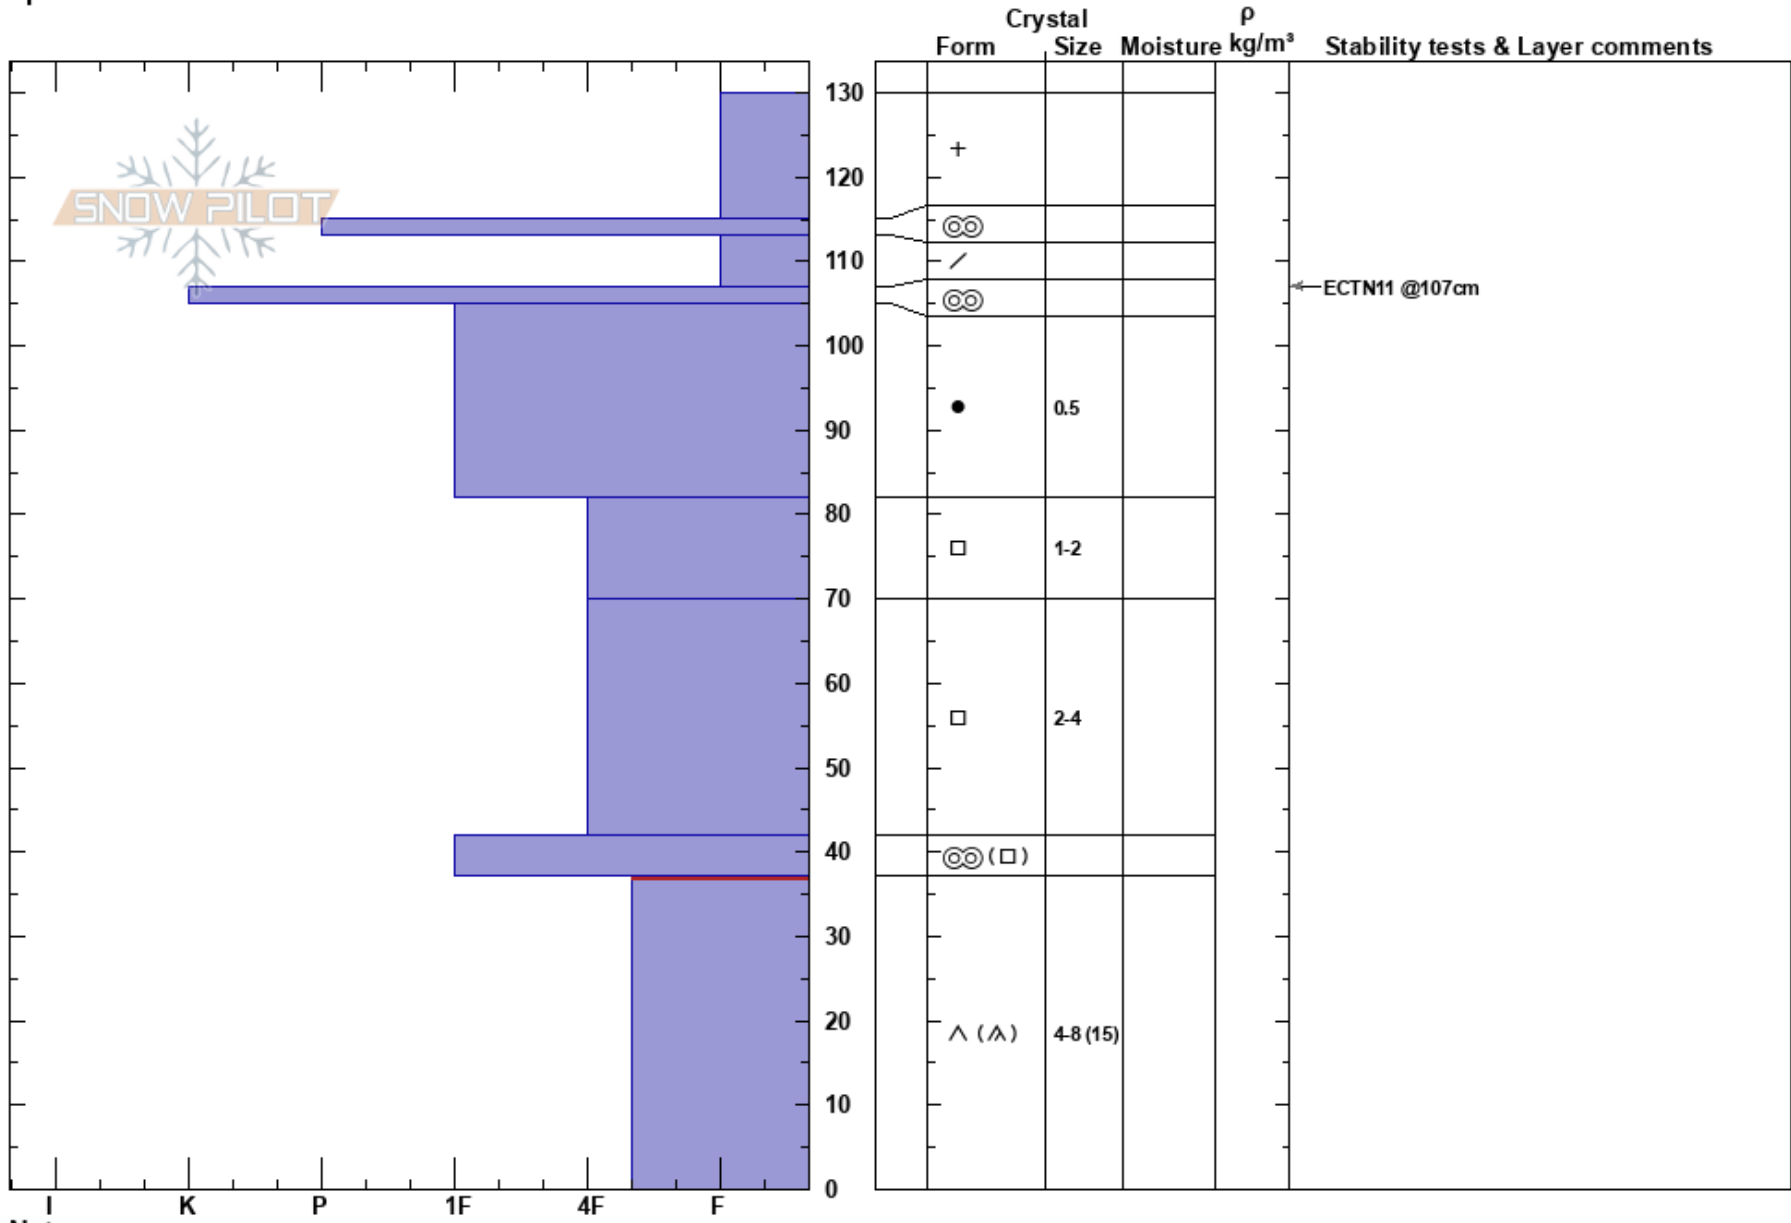

Marty's  
 Cooke City  
 MT  
 Elevation: 9455 ft  
 Aspect: 210°  
 Specifics:

Dave Zinn  
 03/26/2023 - 1:45pm  
 Co-ord: 45.04185N, -109.94199W  
 Slope Angle: 28°  
 Wind Loading: no

Stability: Fair  
 Air Temperature:  
 Sky Cover: BKN  
 Precipitation: NO  
 Wind: Calm  
 HS: 130  
 Layer Notes:  
 37-0cm: Problematic layer