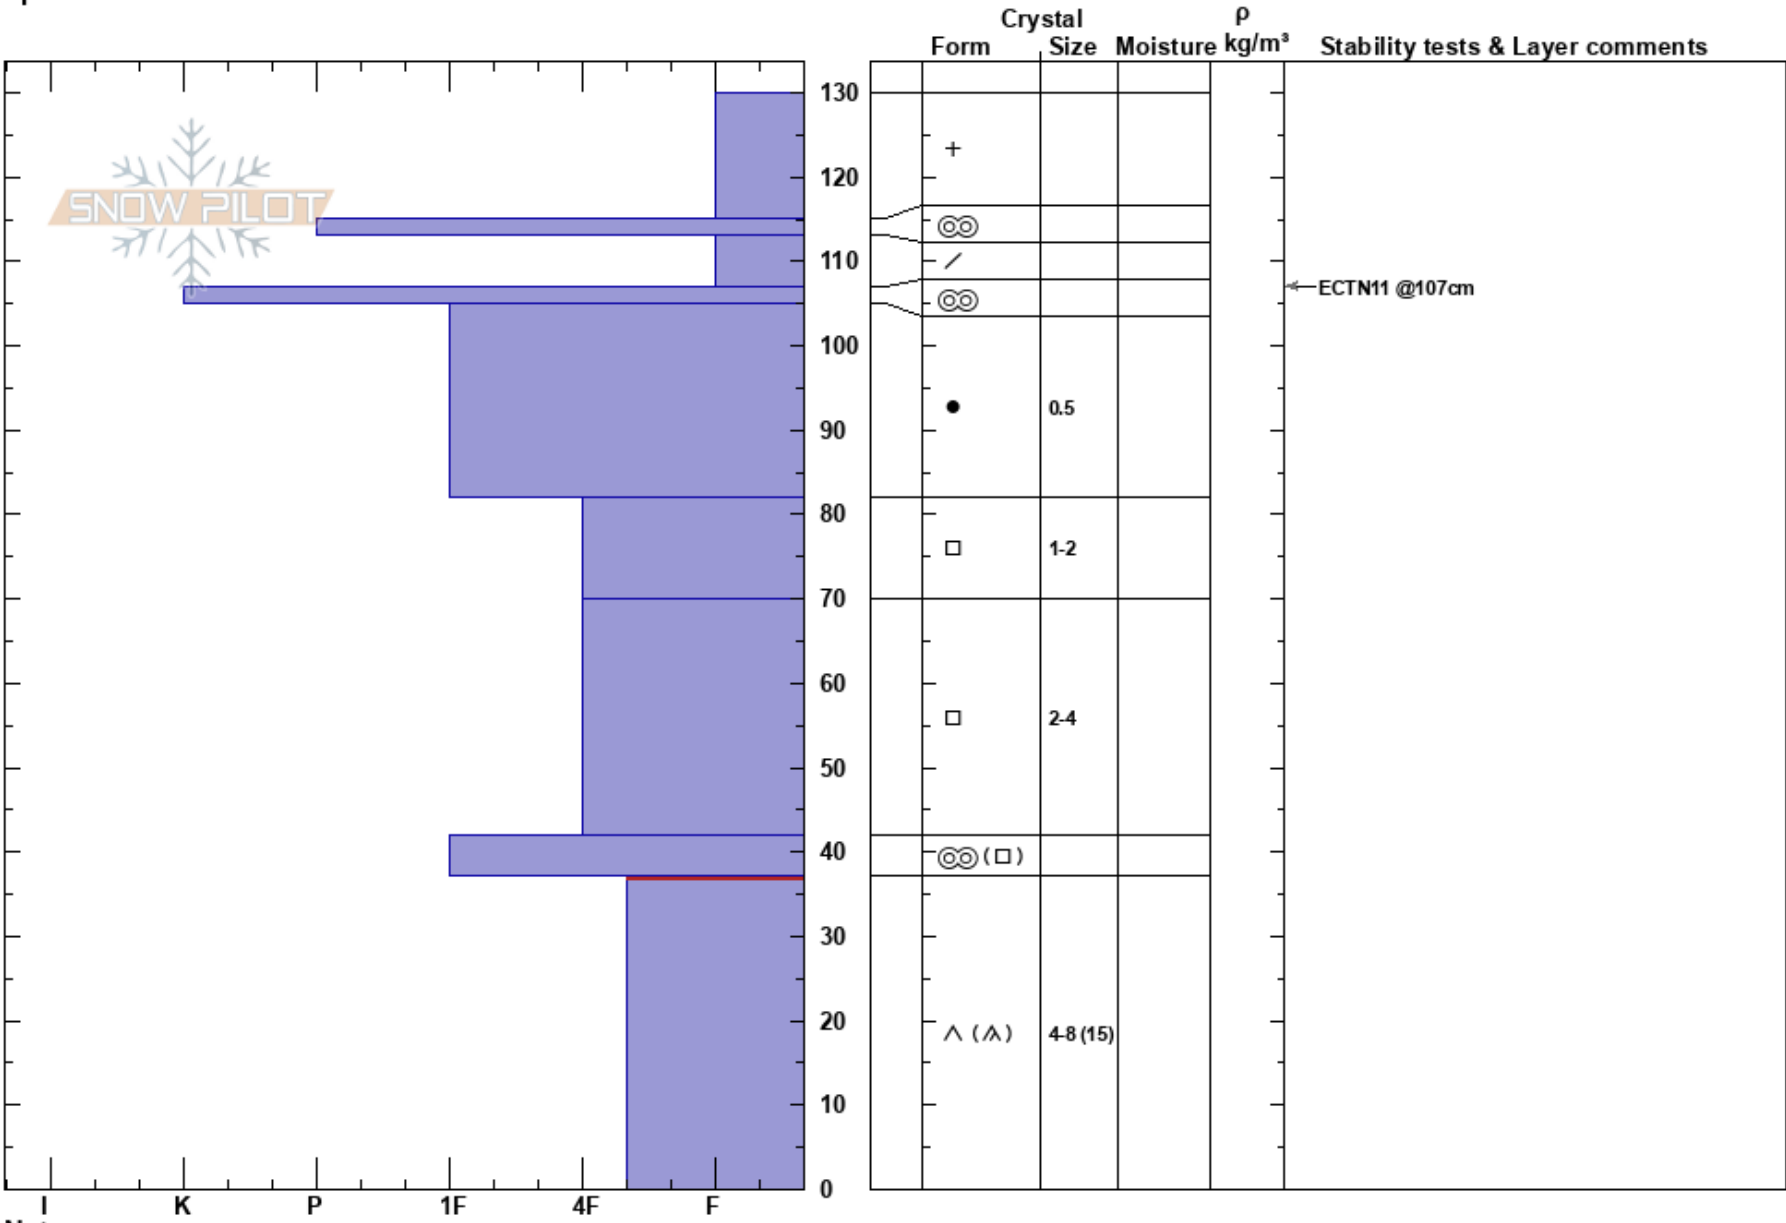

Marty's
 Cooke City
 MT
 Elevation: 9455 ft
 Aspect: 210°
 Specifics:

Dave Zinn
 03/26/2023 - 1:45pm
 Co-ord: 45.04185N, -109.94199W
 Slope Angle: 28°
 Wind Loading: no

Stability: Fair
 Air Temperature:
 Sky Cover: BKN
 Precipitation: NO
 Wind: Calm

HS: 130
 Layer Notes:
 37-0cm: Problematic layer

Notes: