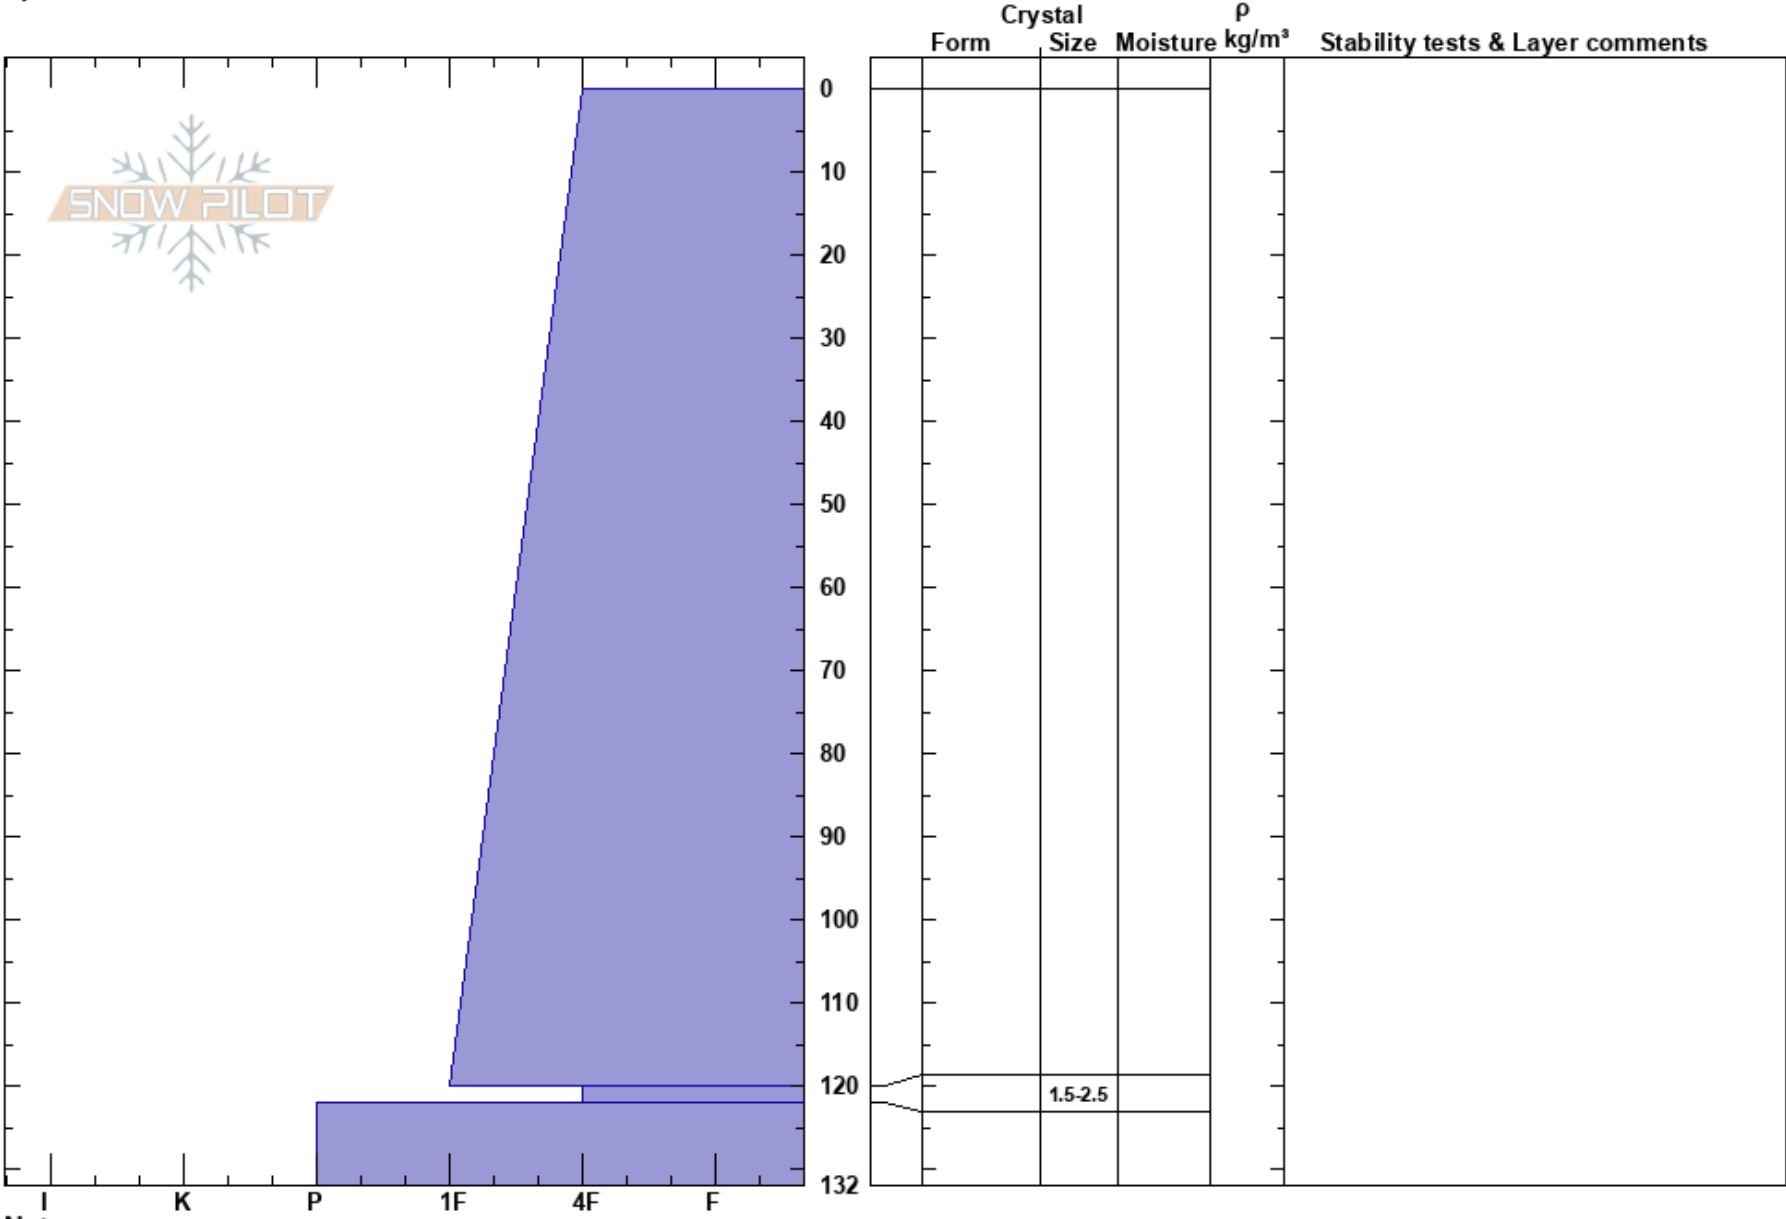

WC 3.5 Avalanche  
 Chugach Range  
 AK  
 Elevation: 2700 ft  
 Aspect: 320°  
 Specifics: Pit is adjacent to avalanche: crown; Ski tracks on slope; We skied slope

Paul Barendregt  
 03/28/2023 - 3:15pm  
 Co-ord: 60.94387N, -149.02694W  
 Slope Angle: 35°  
 Wind Loading: previous

Stability: Fair  
 Air Temperature: 0°C  
 Sky Cover: FEW  
 Precipitation: NO  
 Wind: E Light Breeze

PF: 20  
 PS: 10  
 120-122cm: Problematic layer

Notes: