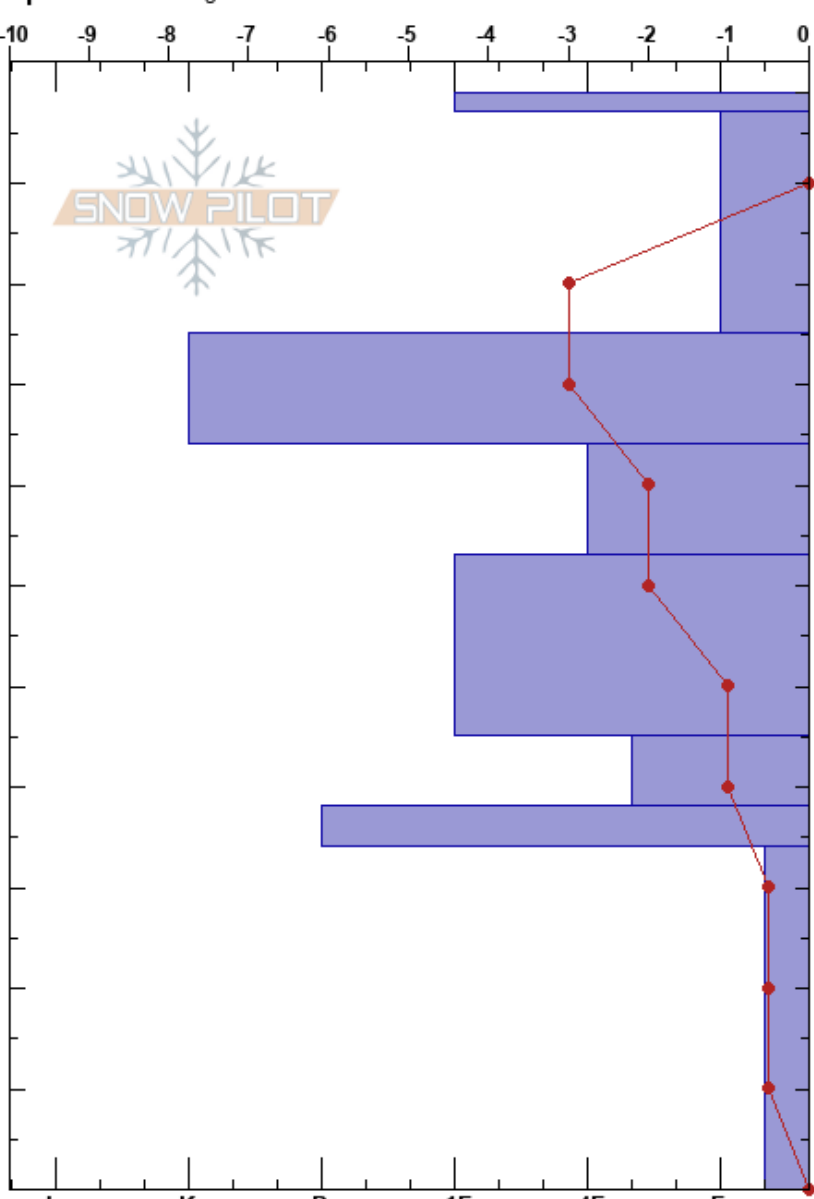

Golden Triangle  
Bridger Range  
MT

Bridger Bowl  
03/28/2023 - 12:35pm  
Co-ord: 45.80244N, -110.93361W  
Slope Angle: 42°  
Wind Loading: previous

Stability: **HS: 109**  
Air Temperature: **PF: 10**  
Sky Cover: OVC  
Precipitation: NO  
Wind: Calm

Layer Notes:

Elevation: 8735 ft  
Aspect: 118°

Specifics: Pit dug in a Ski Area

Form	Crystal Size	Moisture	$\rho$ kg/m <sup>3</sup>	Stability tests & Layer comments
⊙⊙				
+ ( / )	2-3			
⊙⊙				← 2x CT2, Q1 @85cm
⊕	1			
⚡	0.5			
⊕	2			
⊙⊙				
□	3-5			