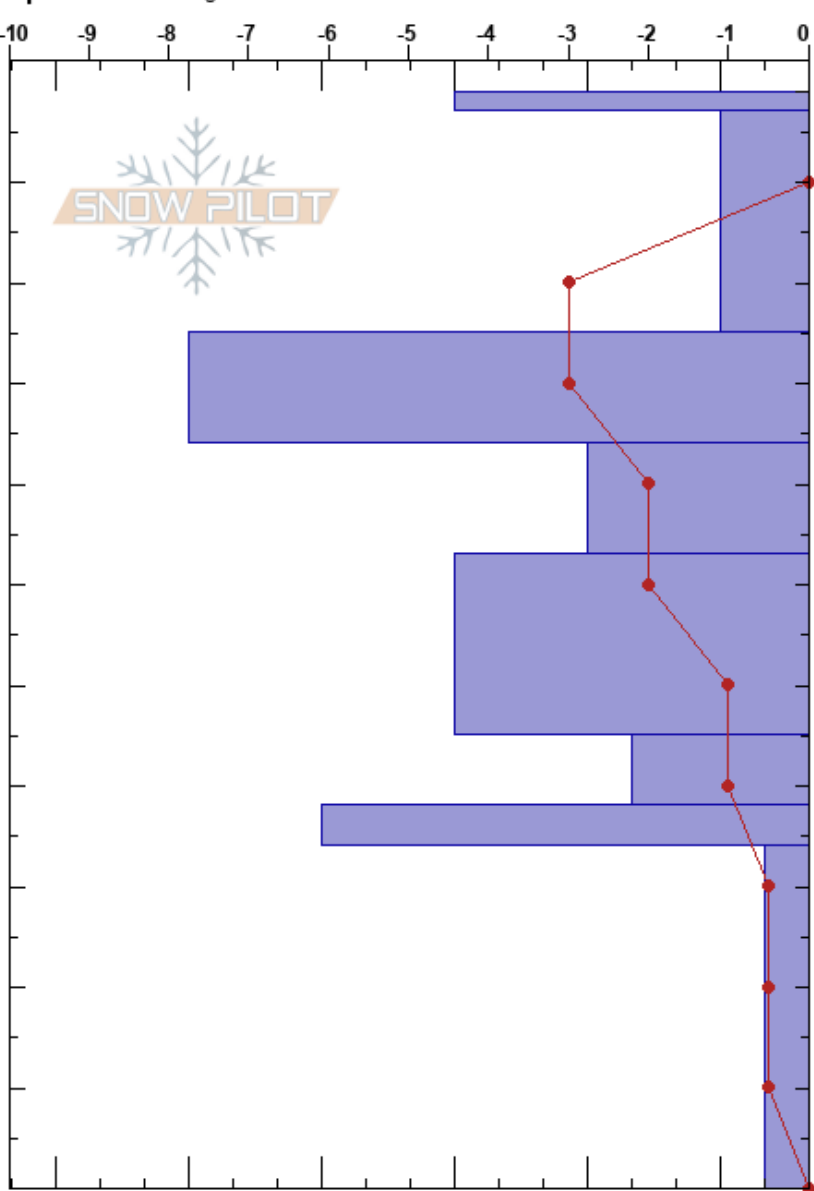

Golden Triangle
Bridger Range
MT

Bridger Bowl
03/28/2023 - 12:35pm
Co-ord: 45.80244N, -110.93361W
Slope Angle: 42°
Wind Loading: previous

Stability: **HS: 109**
Air Temperature: **PF: 10**
Sky Cover: OVC
Precipitation: NO
Wind: Calm

Layer Notes:

Elevation: 8735 ft
Aspect: 118°

Specifics: Pit dug in a Ski Area

Height (cm)	Crystal		Moisture	ρ kg/m ³	Stability tests & Layer comments
	Form	Size			
109	⊙⊙				
100	+ (/)	2-3			
90					
80	⊙⊙				← 2x CT2, Q1 @85cm
70	⊖	1			
60	⚡	0.5			
50					
40	⊖	2			
30	⊙⊙				
20	□	3-5			
10					
0					