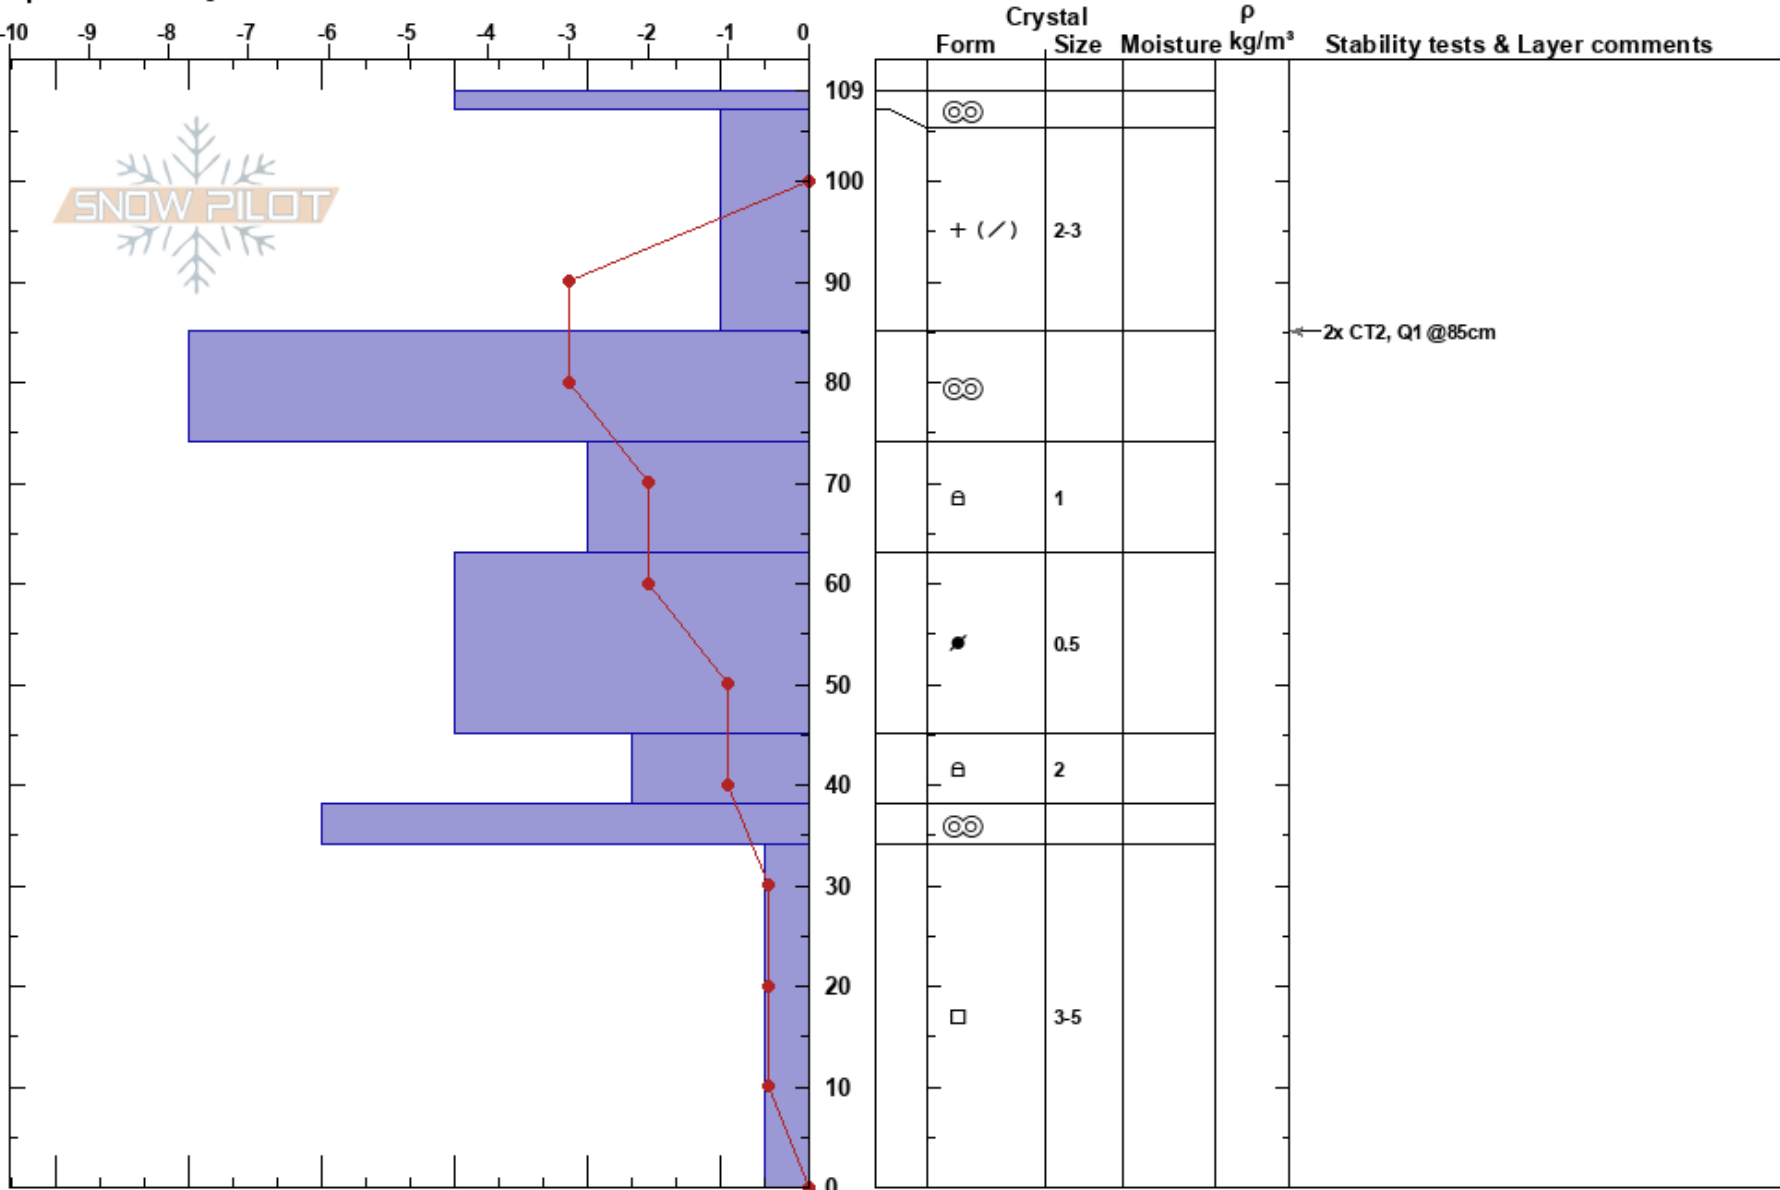

Golden Triangle  
Bridger Range  
MT

Bridger Bowl  
03/28/2023 - 12:35pm  
Co-ord: 45.80244N, -110.93361W  
Slope Angle: 42°  
Wind Loading: previous

Stability: **HS: 109**  
Air Temperature: **PF: 10**  
Sky Cover: OVC  
Precipitation: NO  
Wind: Calm

Layer Notes:

Elevation: 8735 ft  
Aspect: 118°

Specifics: Pit dug in a Ski Area

Notes: Ella