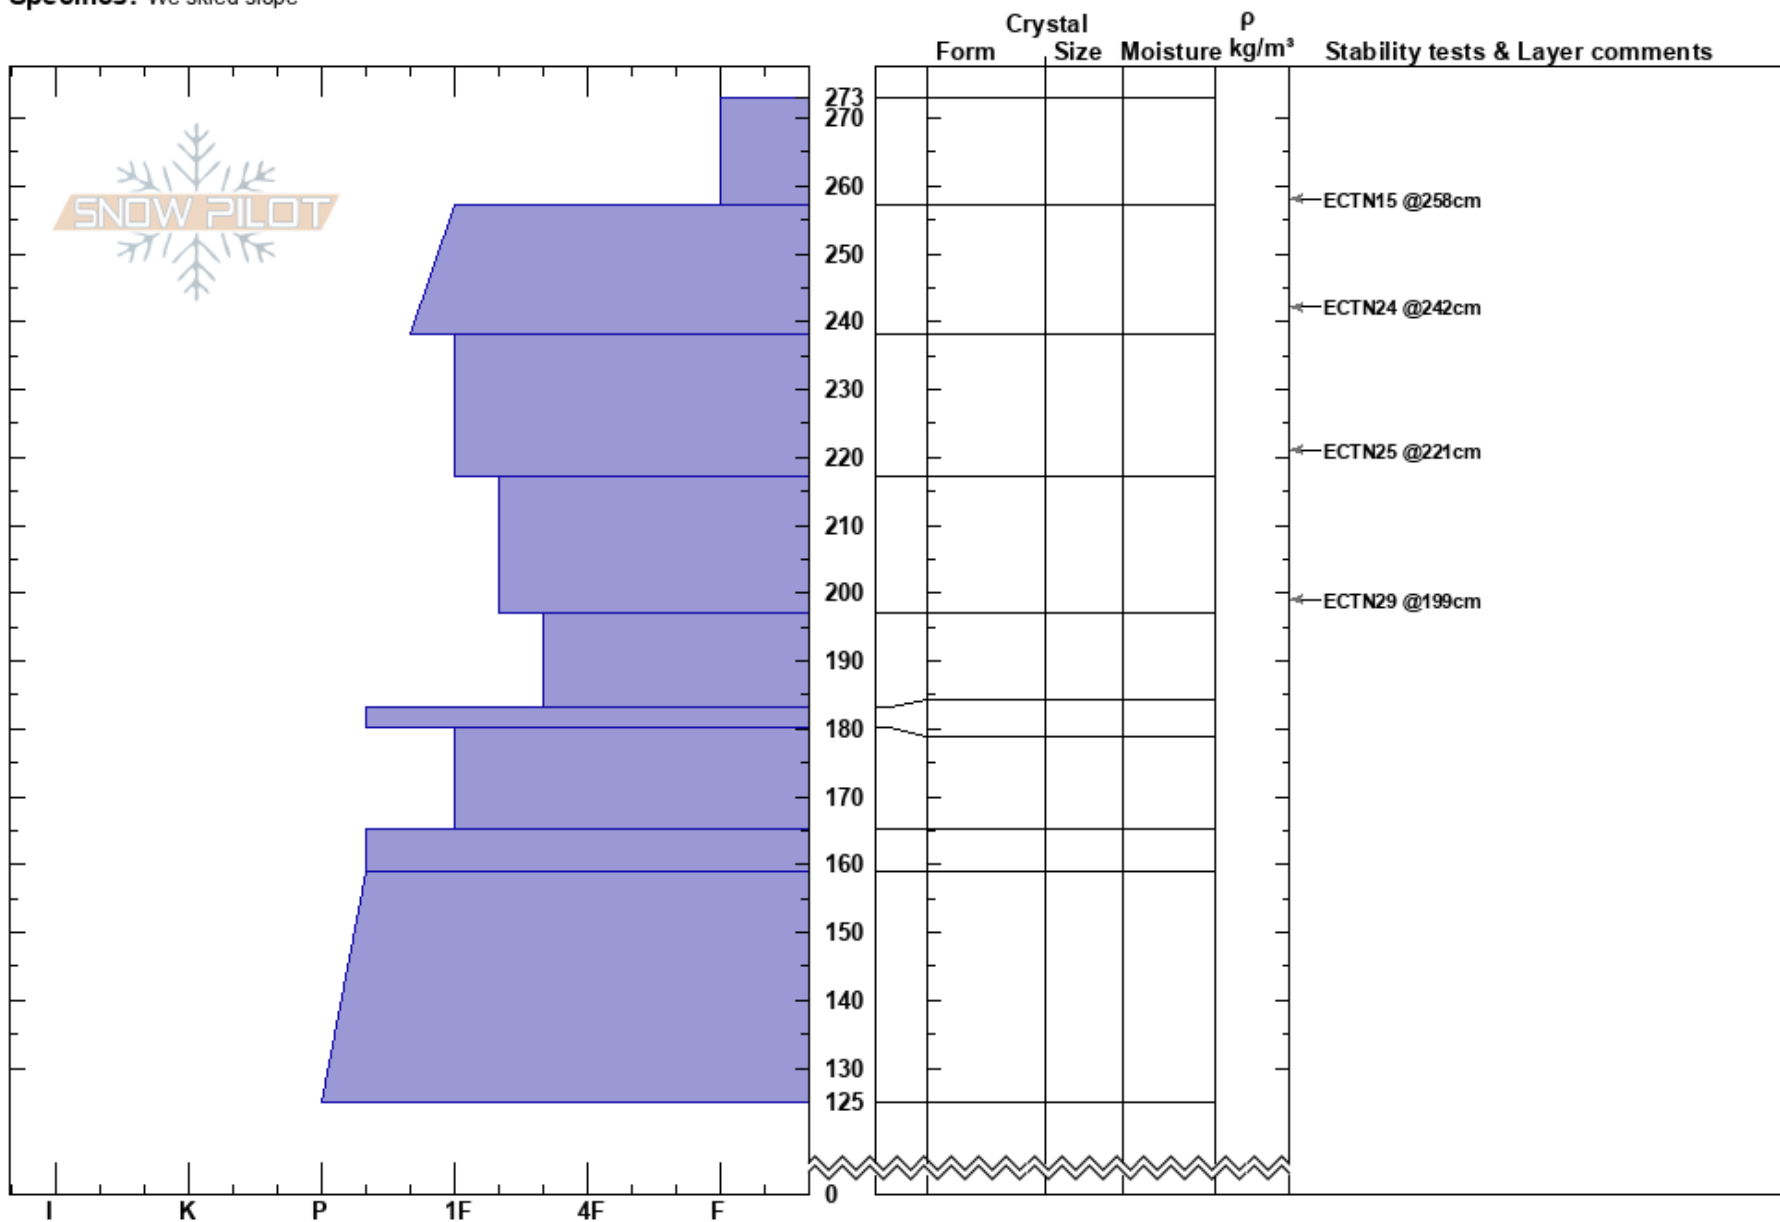

Big Kahuna  
 Uinta Range  
 UT  
**Elevation:** 10260 ft  
**Aspect:** 95°  
**Specifics:** We skied slope

Jason Boyer  
 03/28/2023 - 12:00pm  
**Co-ord:** 40.83537N, -111.07031W  
**Slope Angle:** 39°  
**Wind Loading:** yes

**Stability:** Good **HS:**273 **Layer Notes:**  
**Air Temperature:** 197-183cm: Problematic layer  
**Sky Cover:** FEW  
**Precipitation:** NO  
**Wind:** S Light Breeze

Notes: