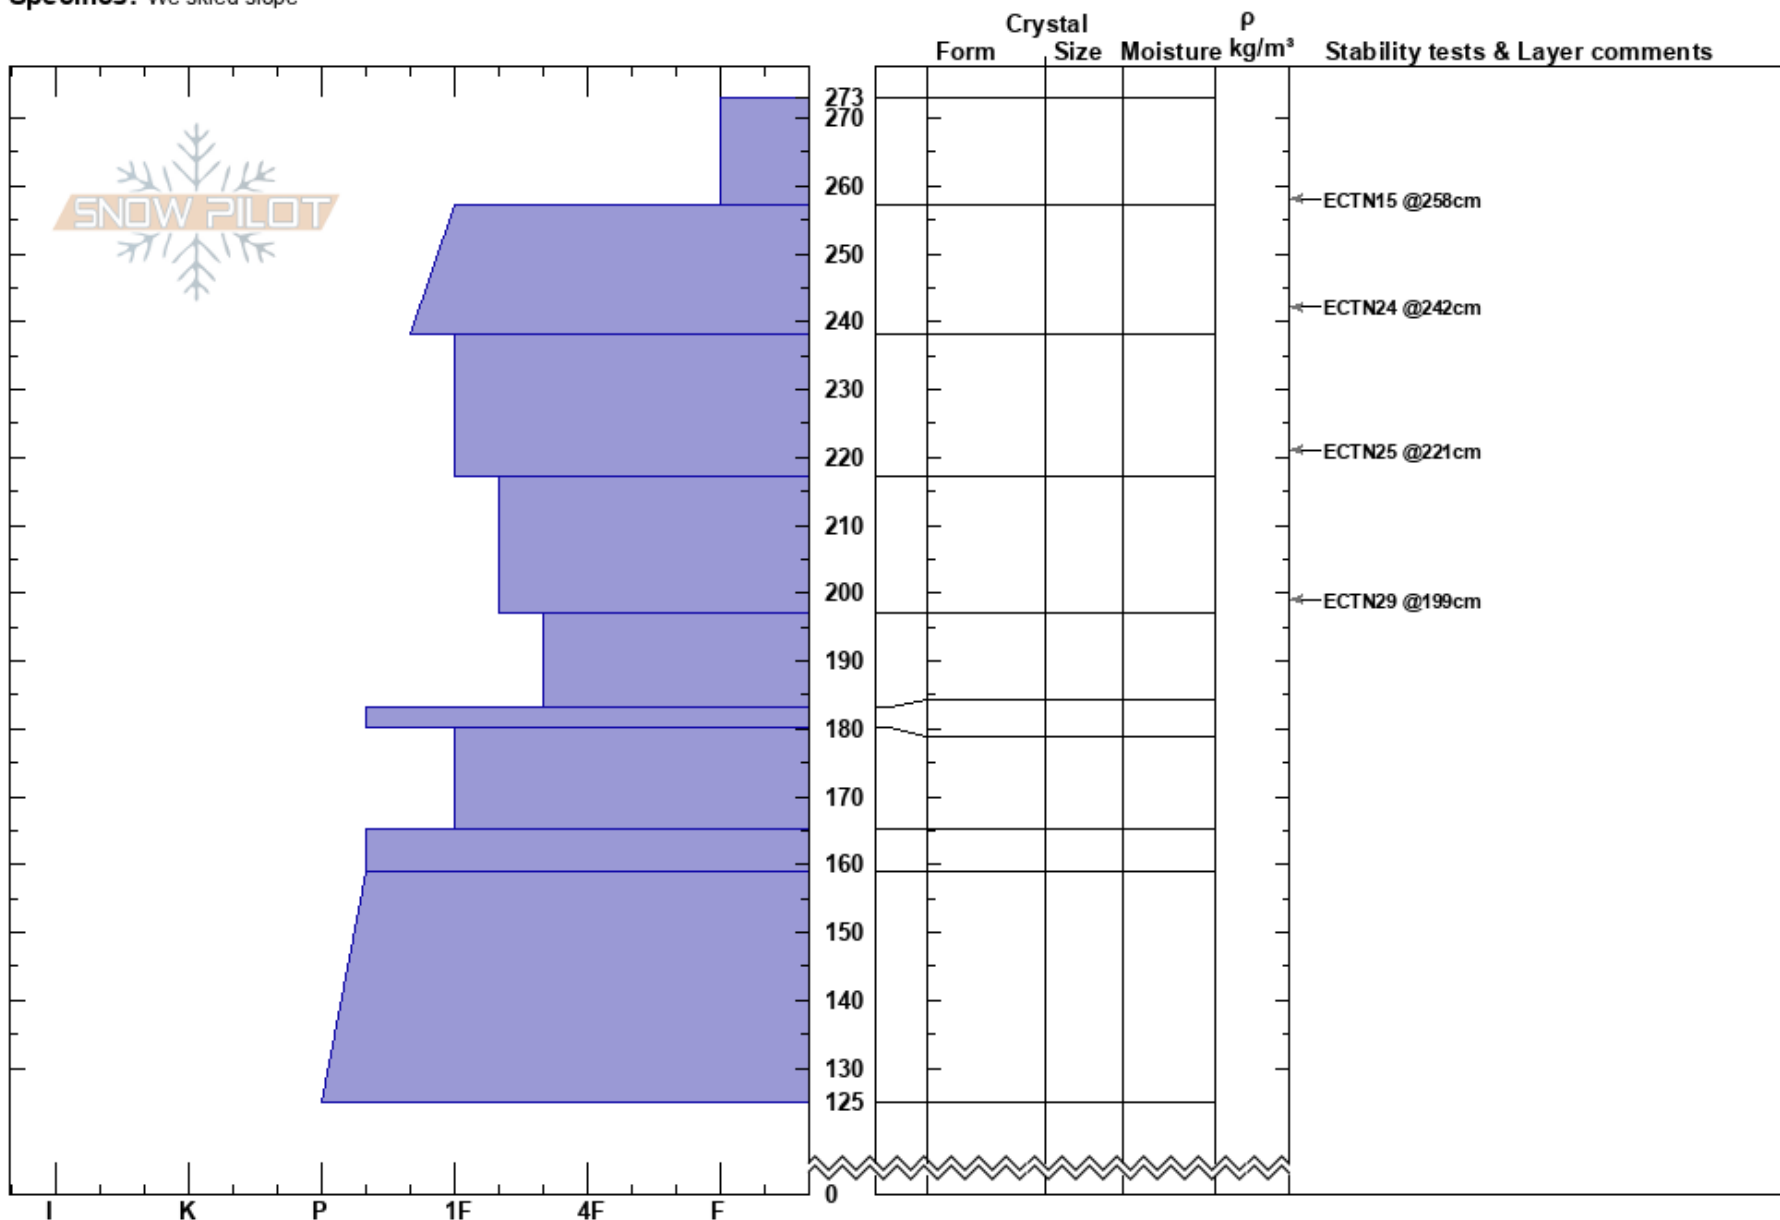

Big Kahuna
 Uinta Range
 UT
Elevation: 10260 ft
Aspect: 95°
Specifics: We skied slope

Jason Boyer
 03/28/2023 - 12:00pm
Co-ord: 40.83537N, -111.07031W
Slope Angle: 39°
Wind Loading: yes

Stability: Good **HS:**273 **Layer Notes:**
Air Temperature: 197-183cm: Problematic layer
Sky Cover: FEW
Precipitation: NO
Wind: S Light Breeze