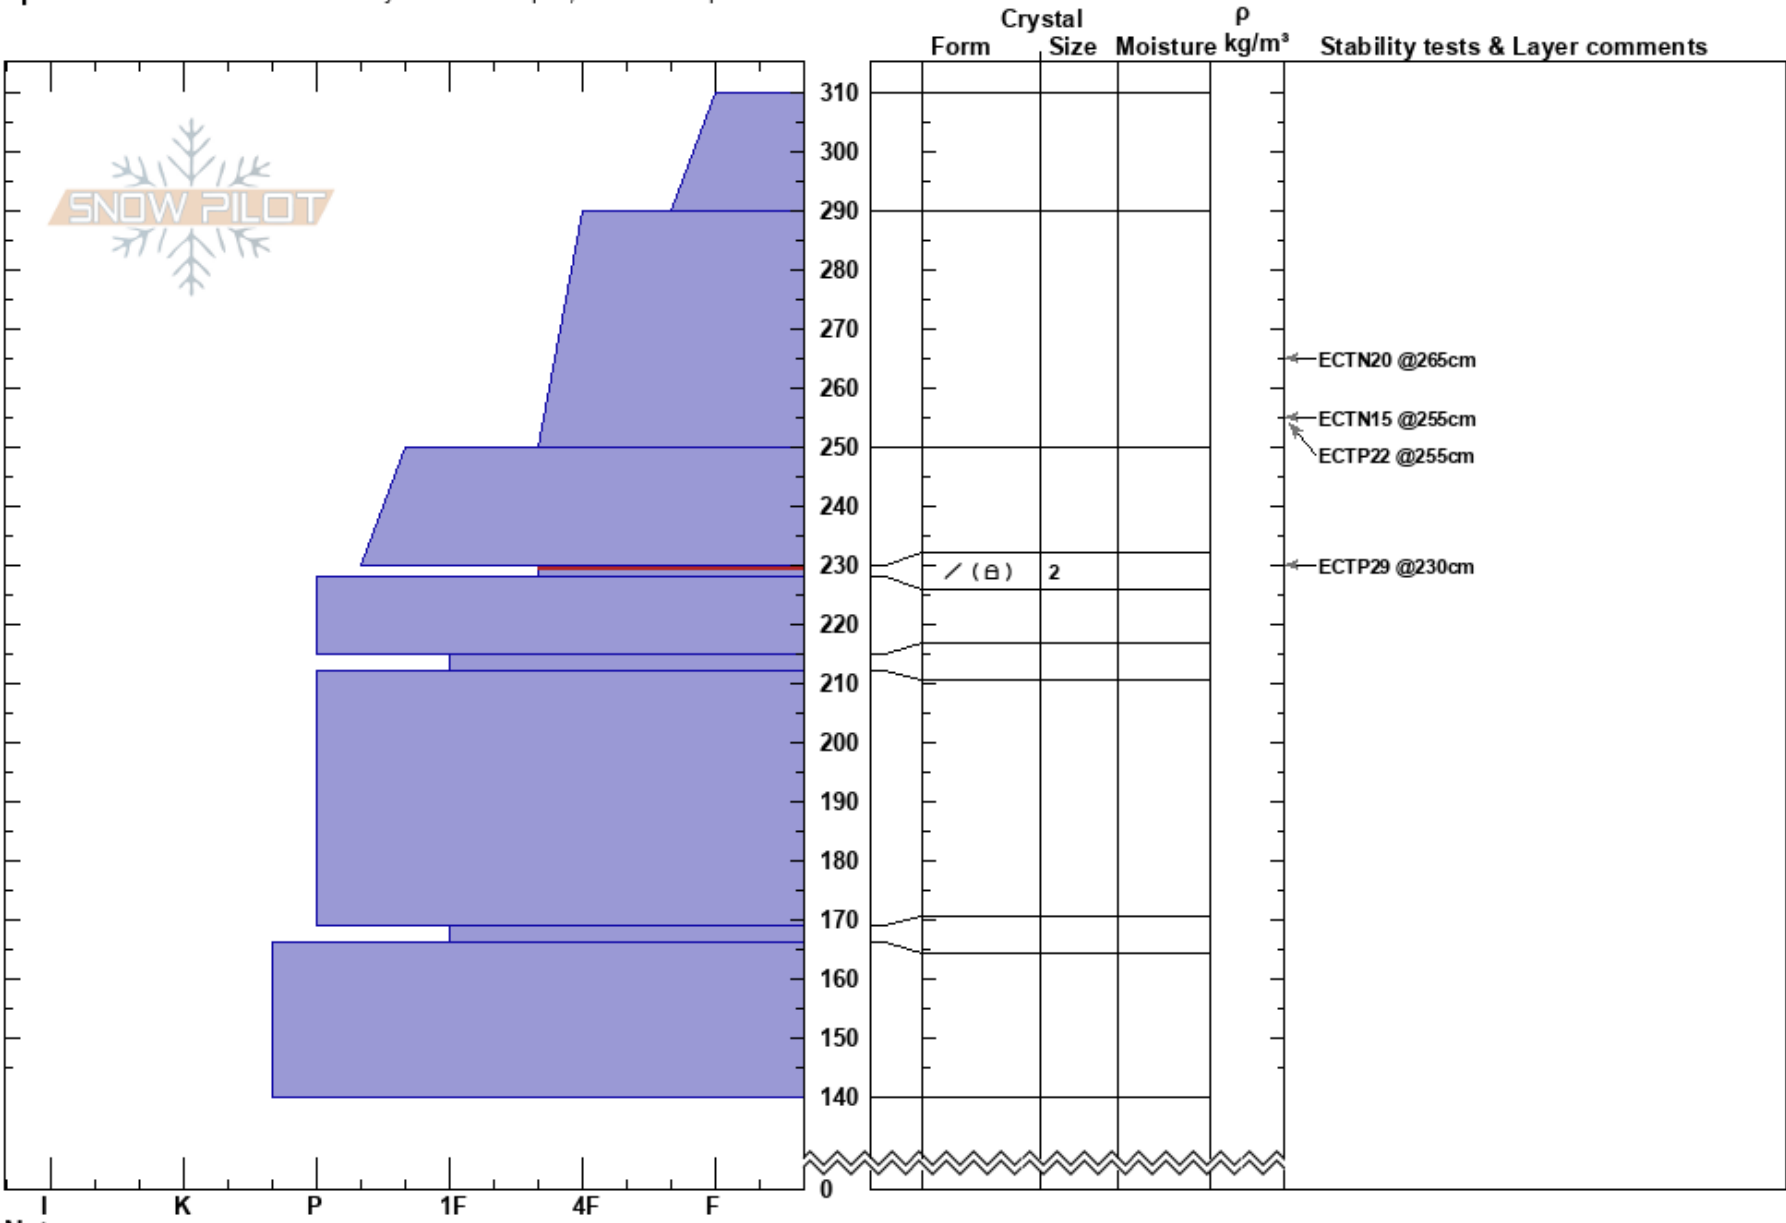

Big Kahuna  
 Wasatch Range  
 UT  
 Elevation: 10313 ft  
 Aspect: E  
 Specifics: Recent avalanche activity on similar slopes; We skied slope

Bo Torrey  
 03/28/2023 - 11:42am  
 Co-ord: 40.83600N, -111.07080W  
 Slope Angle: 35°  
 Wind Loading: yes

Stability: Good  
 Air Temperature:  
 Sky Cover: FEW  
 Precipitation: NO  
 Wind: SW Moderate

HS:310  
 230-228cm: Problematic layer

Notes: