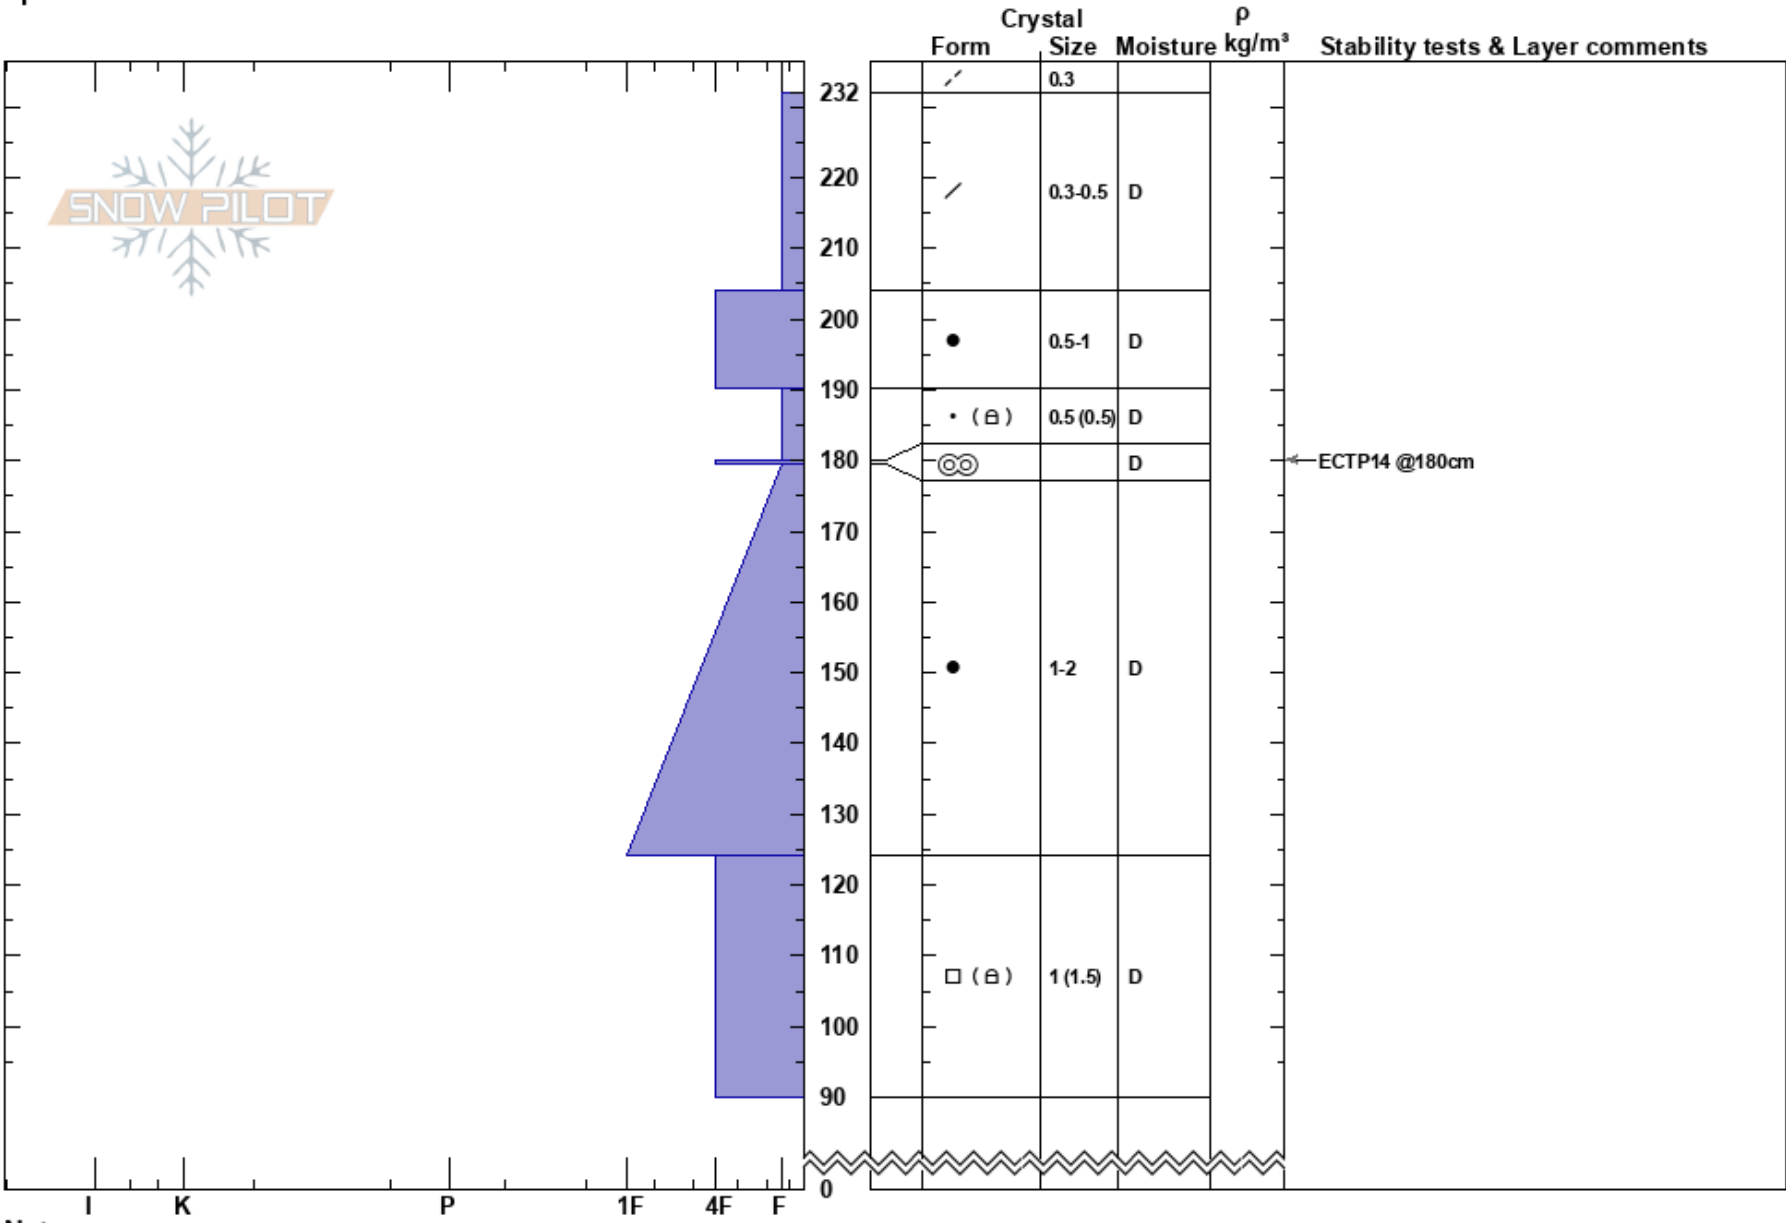

Peak 1 East Shoulder
 Tenmile Range
 CO
 Elevation: 12000 ft
 Aspect: SE
 Specifics:

Drew Gibson
 03/28/2023 - 12:12pm
 Co-ord: 39.54225N, -106.11627W
 Slope Angle: 28°
 Wind Loading: previous

Stability:
 Air Temperature:
 Sky Cover: CLR
 Precipitation: NO
 Wind: Calm

HS:232
 Layer Notes:
 180-179.5cm: Problematic layer

Notes: