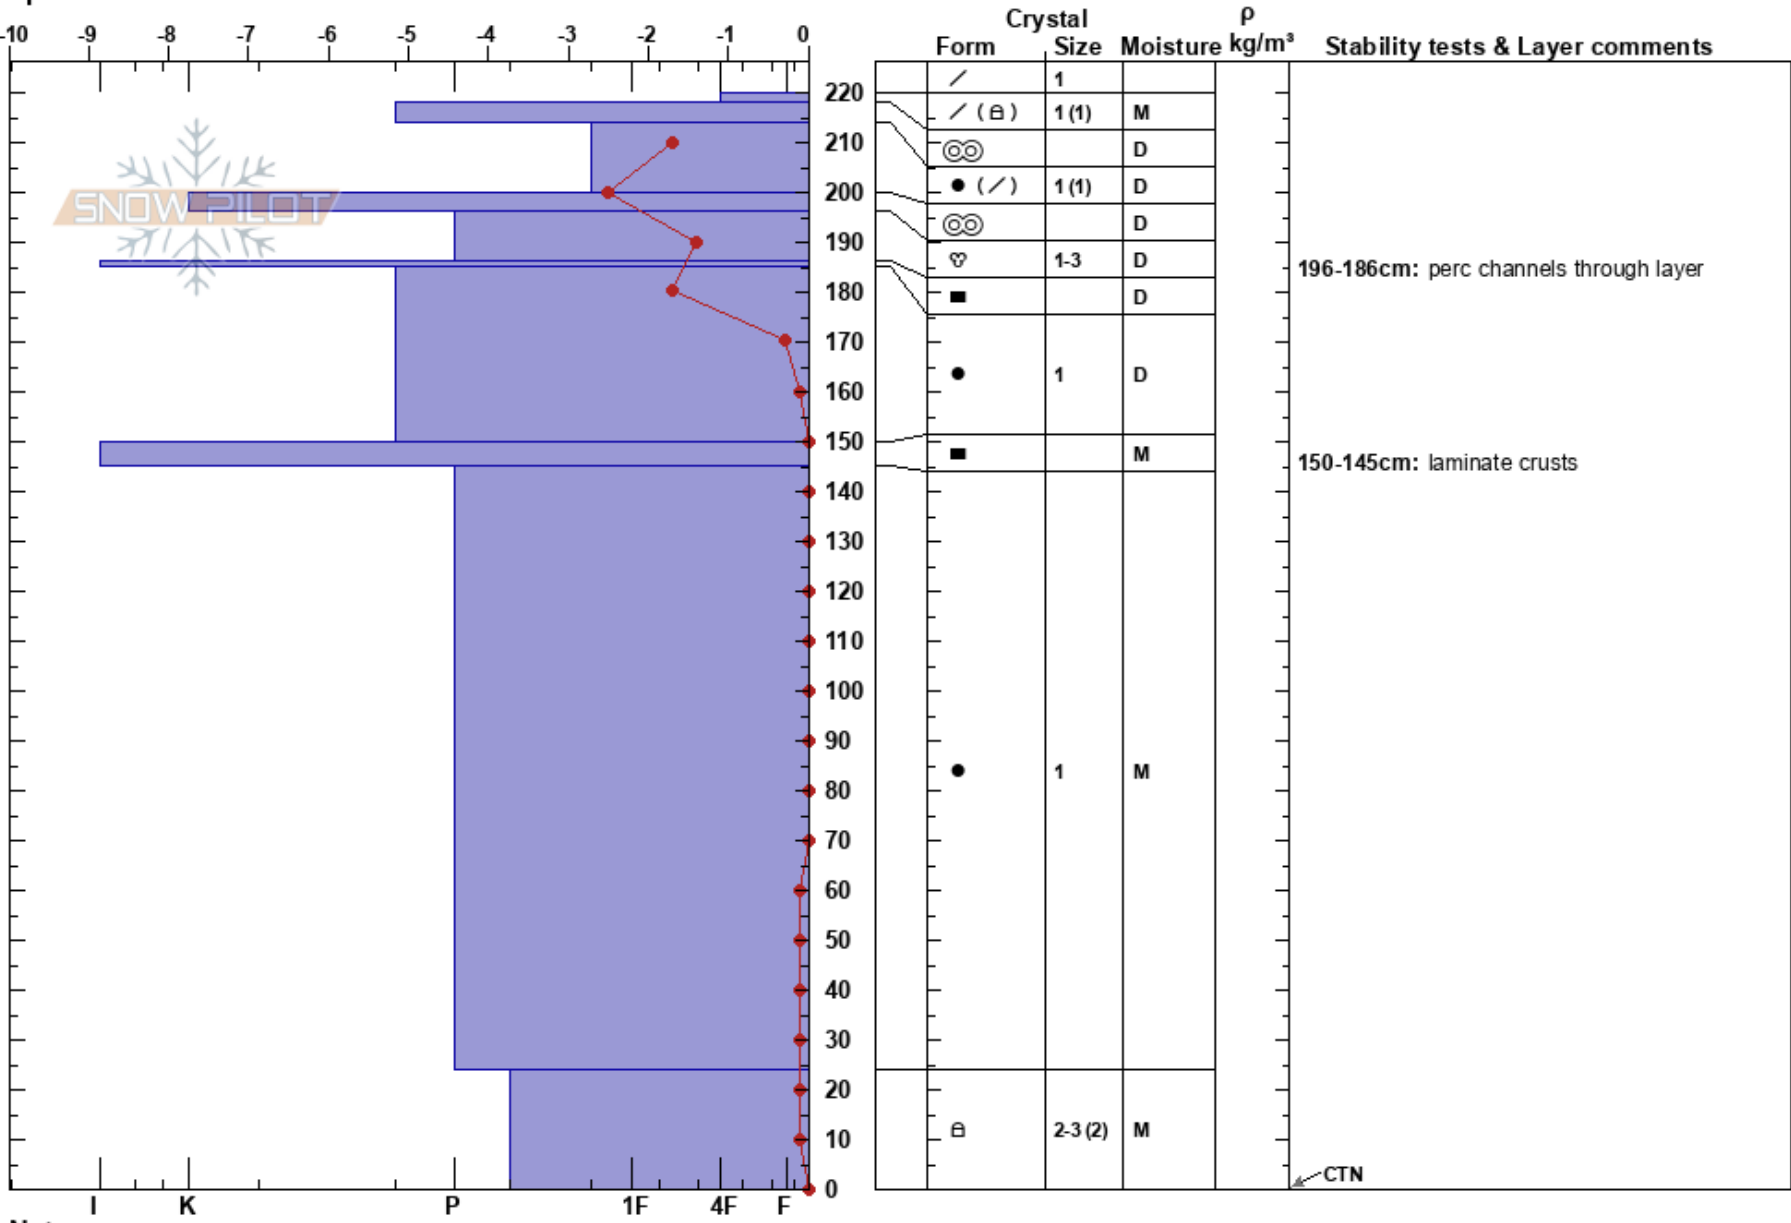

Downie South Asp SP
 Selkirks
 BC
 Elevation: 1820 m
 Aspect: SE
 Specifics:

Natalie Anderson
 27/03/2023 - 11:10
 Co-ord:
 Slope Angle: 13°
 Wind Loading:

Stability: **HS:220**
 Air Temperature: -0.5°C
 Sky Cover: BKN
 Precipitation: S-1
 Wind: S Light Breeze

Layer Notes:
 196-186cm: perc channels through layer
 150-145cm: laminate crusts

Notes: Site Characteristics: Opening on gentle slope in mature timber
 Objective: HS, snowpack temps