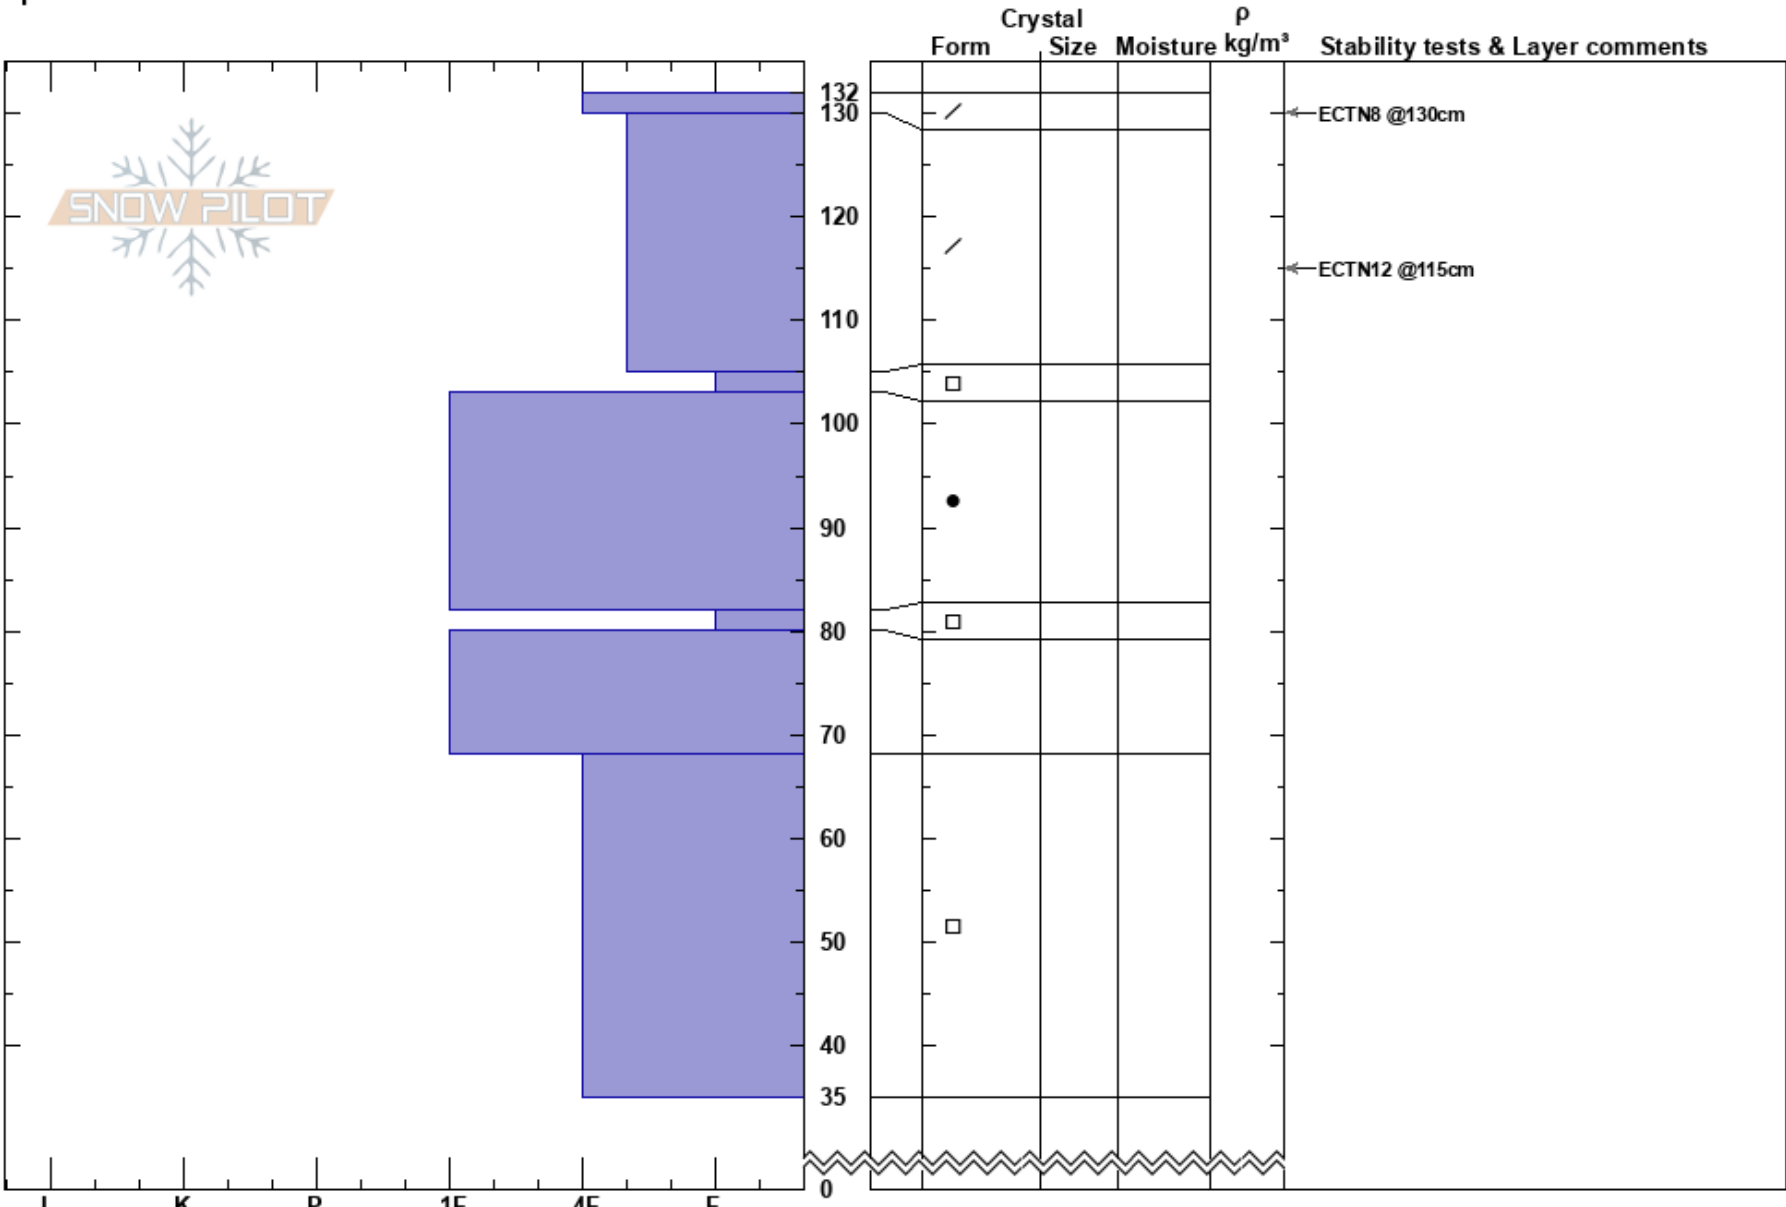

Aittokuru  
 Finland  
 Elevation: 280 m  
 Aspect: NE  
 Specifics:

Ville Väkeväinen  
 28/03/2023 - 11:00  
 Co-ord: 67.03319N, 27.23069E  
 Slope Angle: 37°  
 Wind Loading:

Stability:  
 Air Temperature:  
 Sky Cover: CLR  
 Precipitation:  
 Wind: Calm

HS: 132

Layer Notes:

Notes: