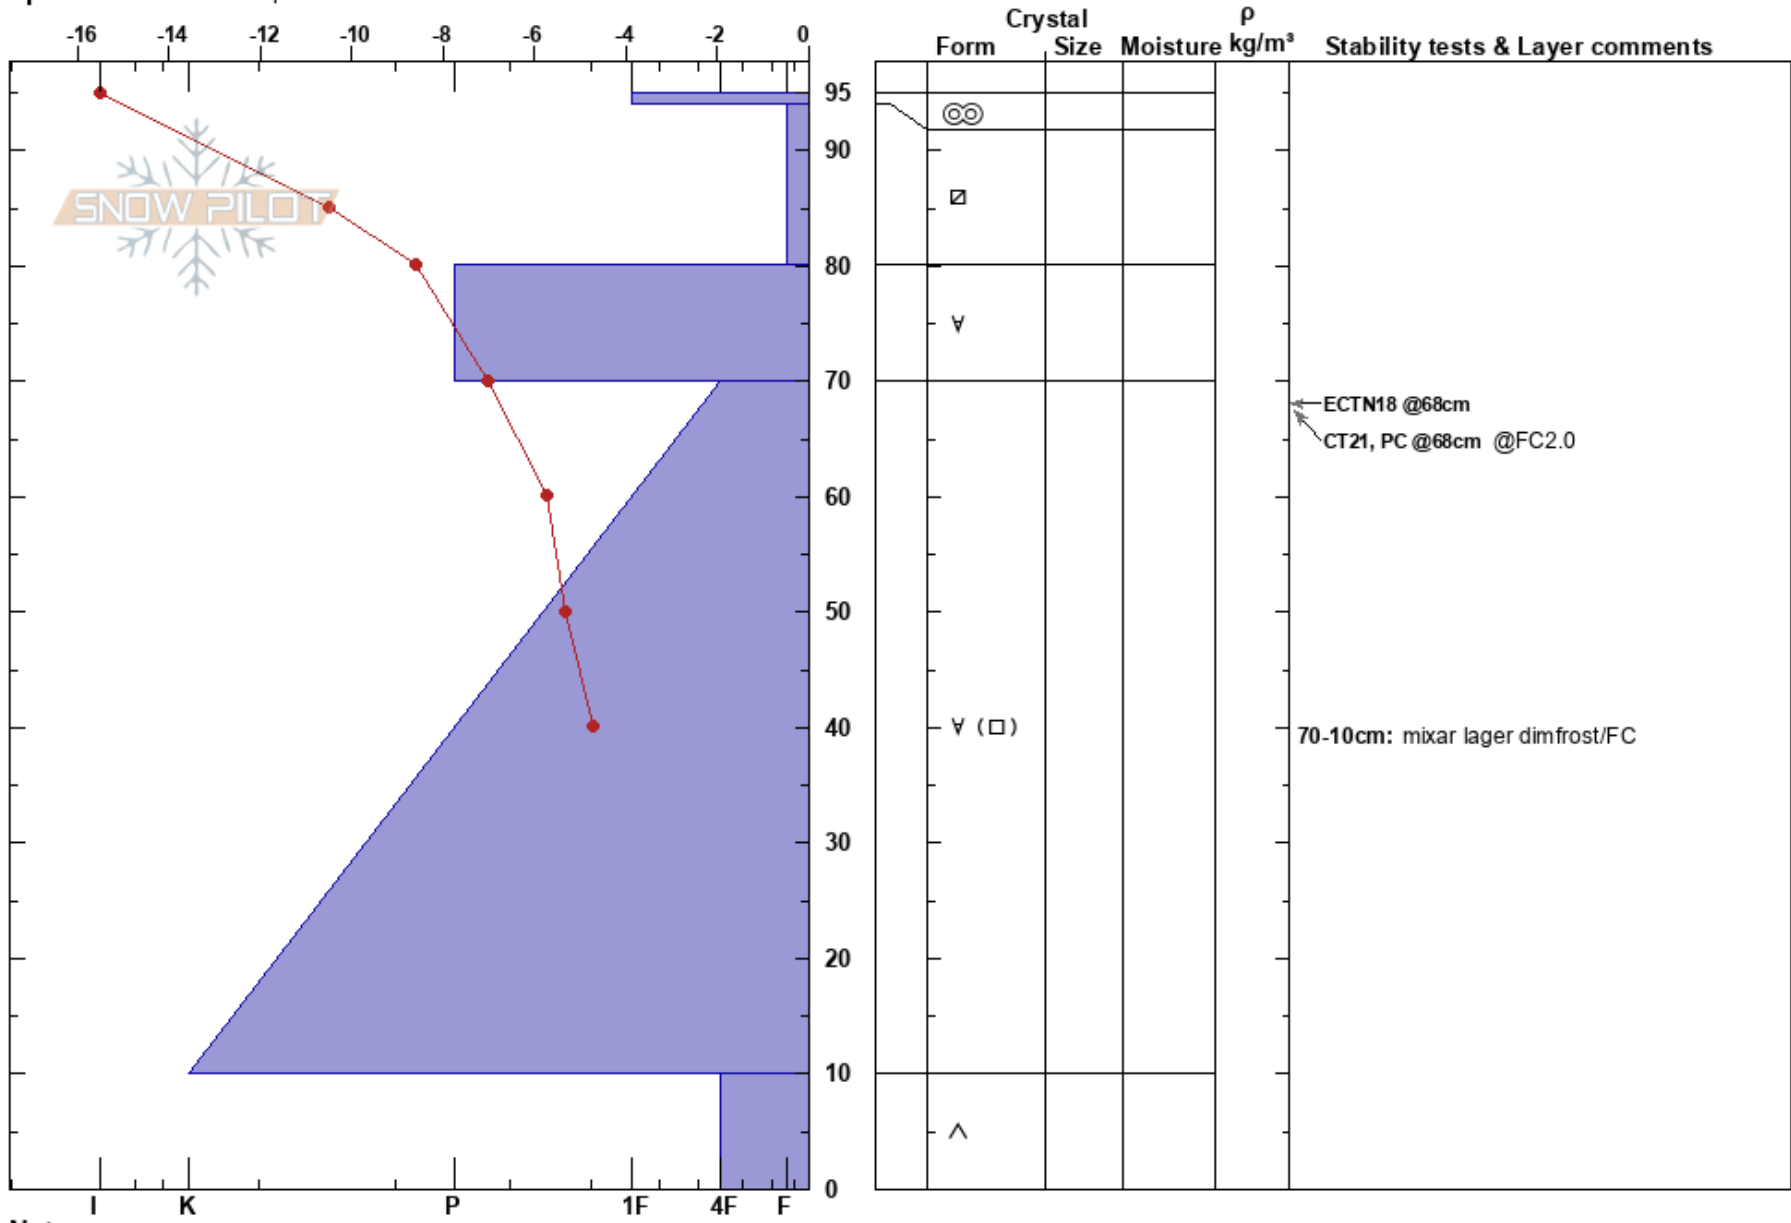

Västerskutan V
 Åreskutan
 Sweden
Elevation: 1270 m
Aspect: W
Specifics: We skied slope

Karin Trolin
 28/03/2023 - 11:30
Co-ord: 33V 403470E 7037019N
Slope Angle: 25°
Wind Loading: no

Stability: **HS:**95 **Layer Notes:**
Air Temperature: -12.8°C **PF:** 15 70-10cm: mixar lager dimfrost/FC
Sky Cover: CLR
Precipitation: NO
Wind: NE Light Breeze