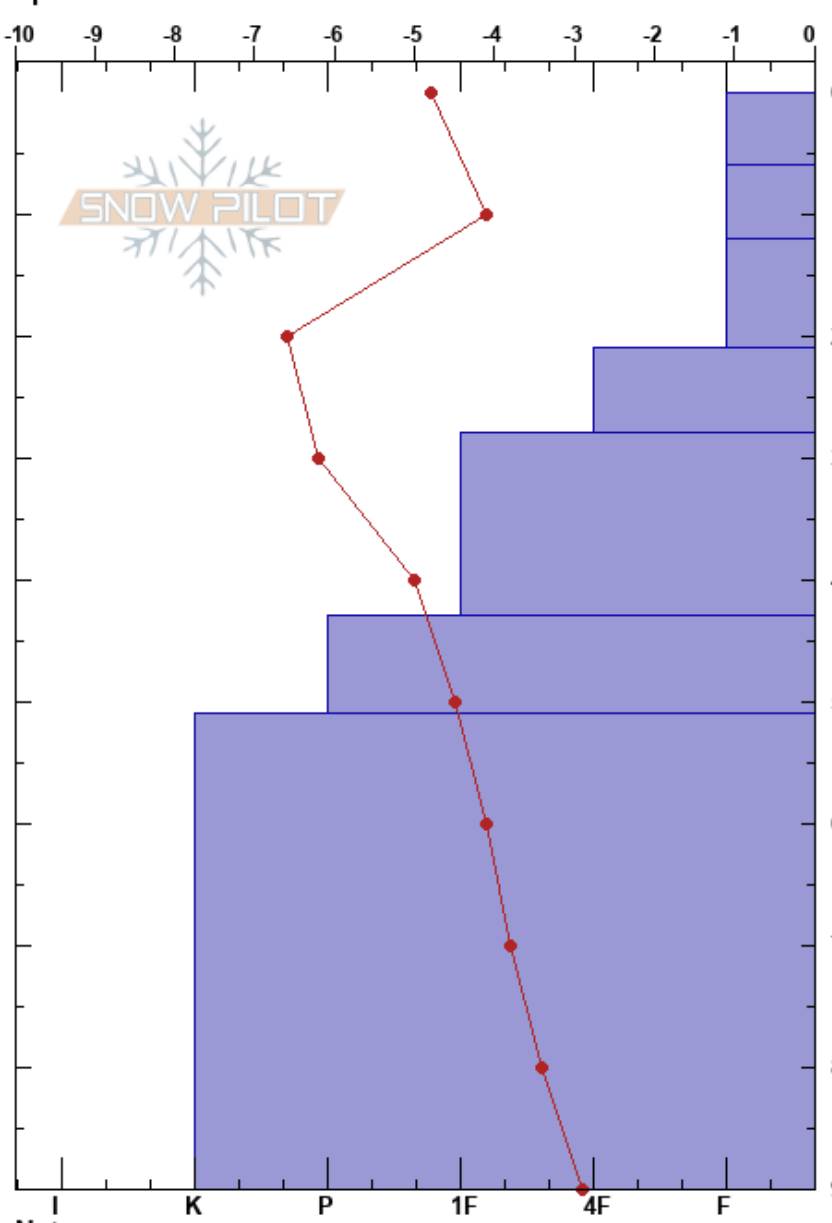

blueberry
 Chugach Range
 AK
 Elevation: 680 m
 Aspect: E
 Specifics:

Jackson Kramer
 03/20/2023 - 4:30pm
 Co-ord: 61.12503N, -145.67901W
 Slope Angle: 10°
 Wind Loading: no

Stability: **PF: 29**
 Air Temperature: -2.7°C
 Sky Cover: BKN
 Precipitation: NO
 Wind: N Calm

Layer Notes:
 21-28cm: Problematic layer

Form	Crystal		ρ kg/m ³	Stability tests & Layer comments
	Size	Moisture		
+	1			
+	1			
+	0.5			
	0.5			
/	0.5			← CT22, RP @26cm
•	0.5			
•	0.3			
•	0.3			
				↙ ECTX