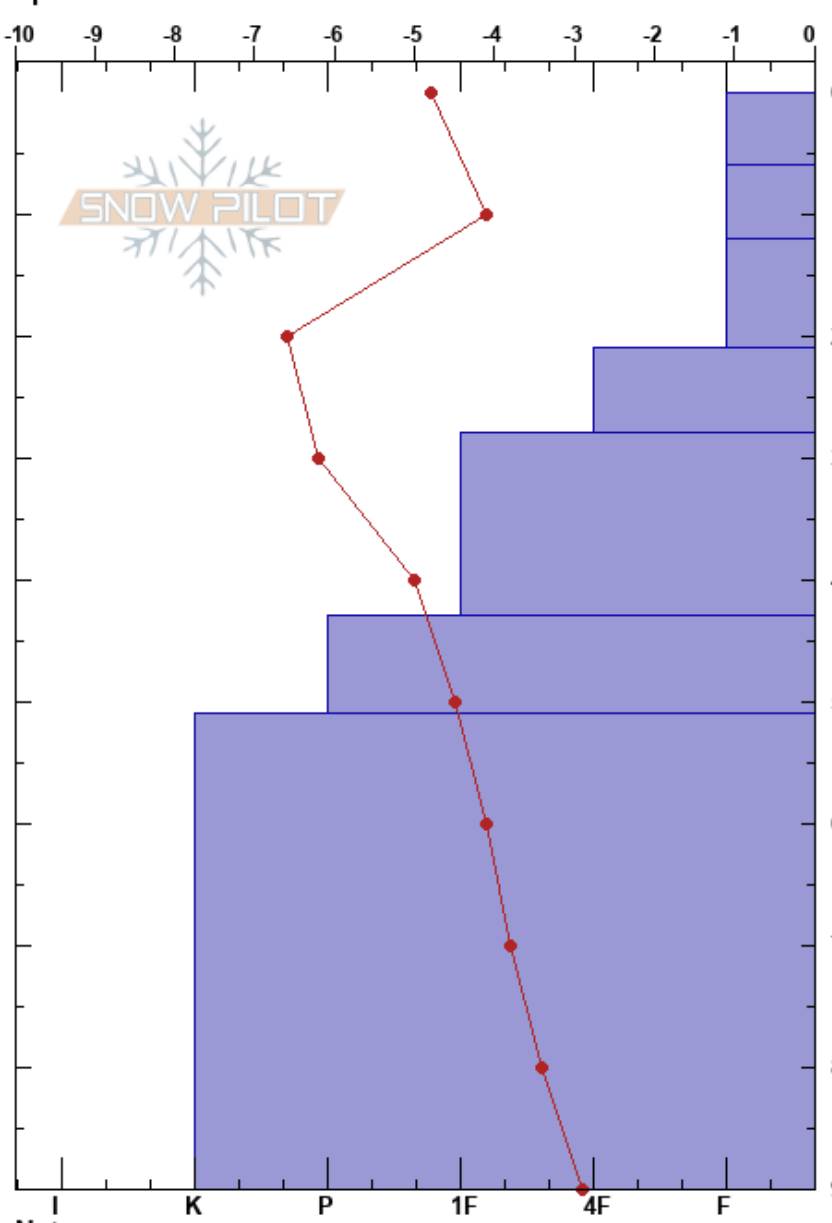

blueberry  
 Chugach Range  
 AK  
 Elevation: 680 m  
 Aspect: E  
 Specifics:

Jackson Kramer  
 03/20/2023 - 4:30pm  
 Co-ord: 61.12503N, -145.67901W  
 Slope Angle: 10°  
 Wind Loading: no

Stability:  
 Air Temperature: -2.7°C  
 Sky Cover: BKN  
 Precipitation: NO  
 Wind: N Calm

PF: 29  
 Layer Notes:  
 21-28cm: Problematic layer

Form	Crystal		$\rho$ kg/m <sup>3</sup>	Stability tests & Layer comments
	Size	Moisture		
+	1			
+	1			
+	0.5			
	0.5			
/	0.5			← CT22, RP @26cm
•	0.5			
•	0.3			
•	0.3			
				← ECTX