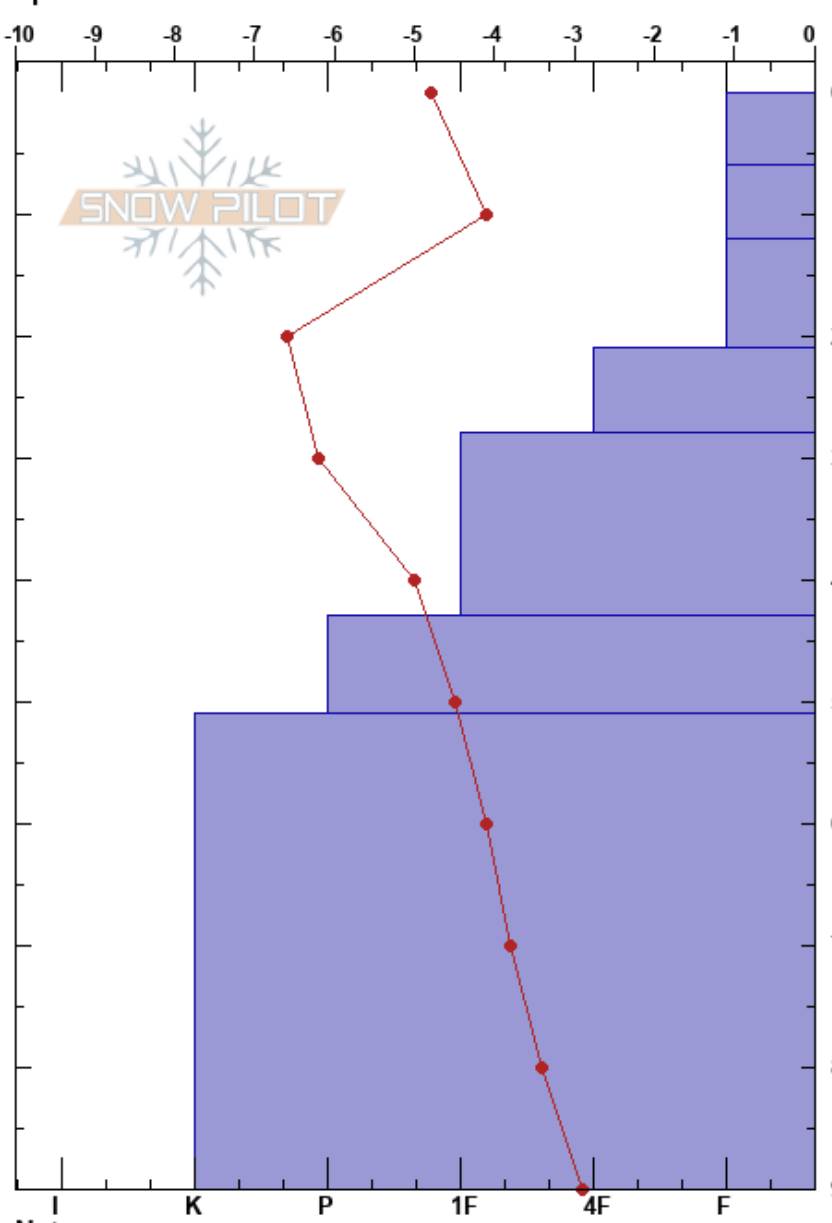

blueberry  
 Chugach Range  
 AK  
 Elevation: 680 m  
 Aspect: E  
 Specifics:

Jackson Kramer  
 03/20/2023 - 4:30pm  
 Co-ord: 61.12503N, -145.67901W  
 Slope Angle: 10°  
 Wind Loading: no

Stability: **PF: 29**  
 Air Temperature: -2.7°C  
 Sky Cover: BKN  
 Precipitation: NO  
 Wind: N Calm

Layer Notes:  
 21-28cm: Problematic layer

Form	Crystal		$\rho$ kg/m <sup>3</sup>	Stability tests & Layer comments
	Size	Moisture		
+	1			
+	1			
+	0.5			
	0.5			
/	0.5			← CT22, RP @26cm
•	0.5			
•	0.3			
•	0.3			
				← ECTX