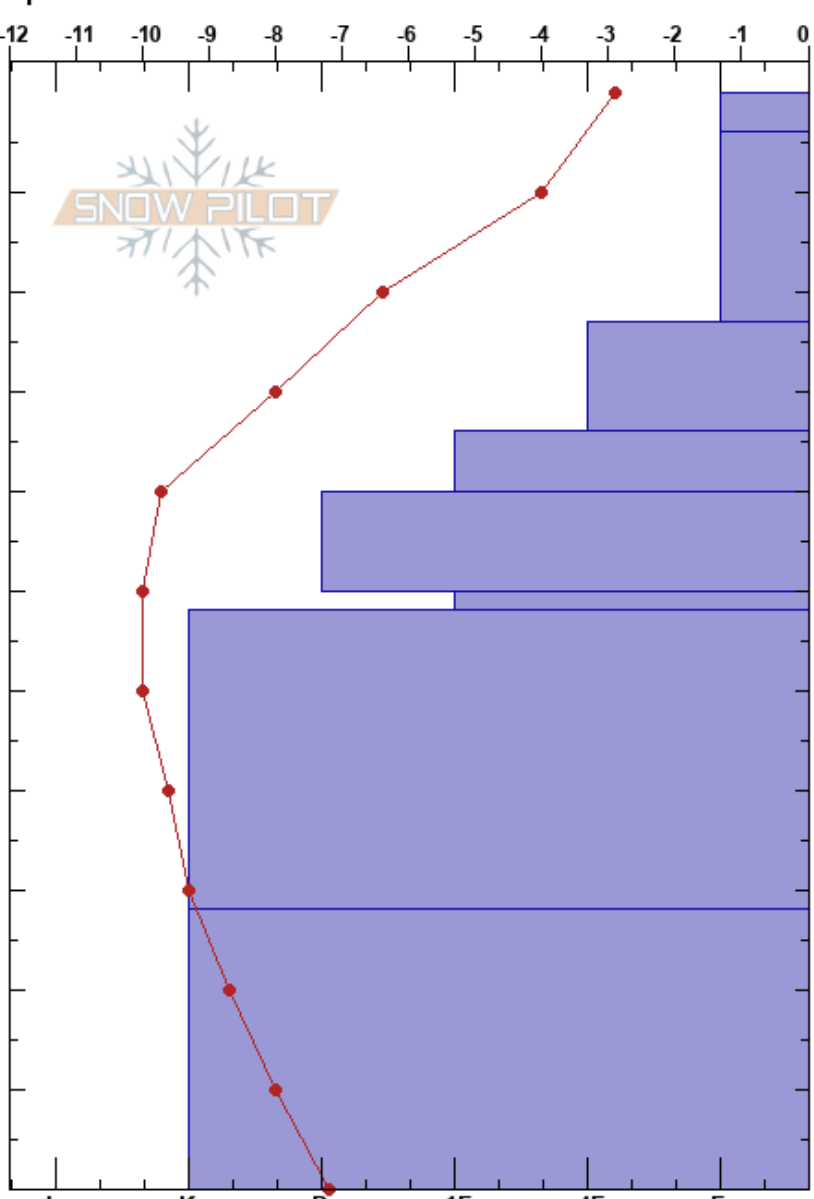

Base Worthington GL  
 Chugach Range  
 AK  
 Elevation: 700 m  
 Aspect: NE  
 Specifics:

Jackson Kramer  
 03/19/2023 - 5:30pm  
 Co-ord: 61.17362N, -145.71383W  
 Slope Angle: 10°  
 Wind Loading: no

Stability:  
 Air Temperature: -3.2°C  
 Sky Cover: OVC  
 Precipitation: S2  
 Wind: NE Light Breeze

PF: 36  
 Layer Notes:  
 50-52cm: Problematic layer

Form	Crystal Size	Moisture	$\rho$ kg/m <sup>3</sup>	Stability tests & Layer comments
+	1			
+	0.5			
+	1			
/	1			
☐	0.5			← CT20, RP @34cm
●	0.5			
☐	0.5			← ECTP28 @52cm
●	0.3			
●	0.3			