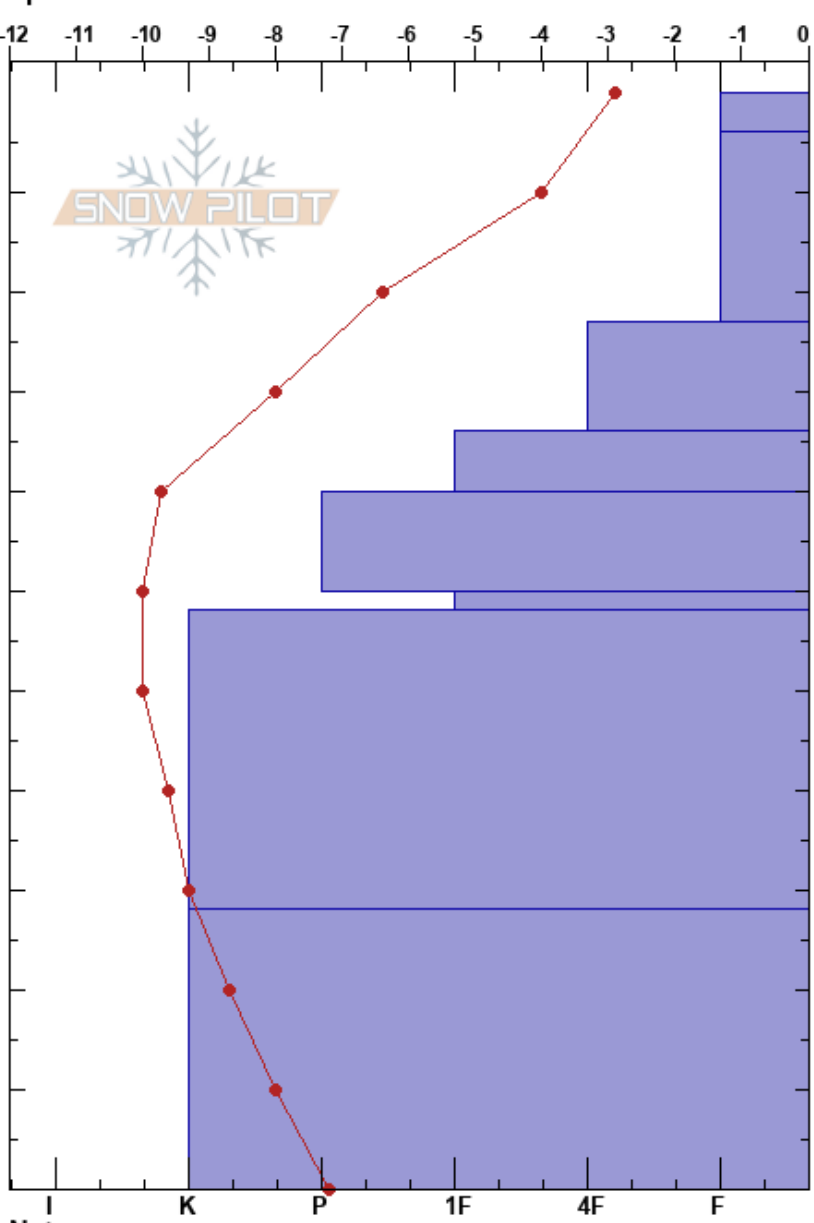

Base Worthington GL
 Chugach Range
 AK
 Elevation: 700 m
 Aspect: NE
 Specifics:

Jackson Kramer
 03/19/2023 - 5:30pm
 Co-ord: 61.17362N, -145.71383W
 Slope Angle: 10°
 Wind Loading: no

Stability:
 Air Temperature: -3.2°C
 Sky Cover: OVC
 Precipitation: S2
 Wind: NE Light Breeze

PF: 36
 Layer Notes:
 50-52cm: Problematic layer

Form	Crystal Size	Moisture	ρ kg/m ³	Stability tests & Layer comments
+	1			
+	0.5			
+	1			
/	1			
☐	0.5			← CT20, RP @34cm
●	0.5			
☐	0.5			← ECTP28 @52cm
●	0.3			
●	0.3			