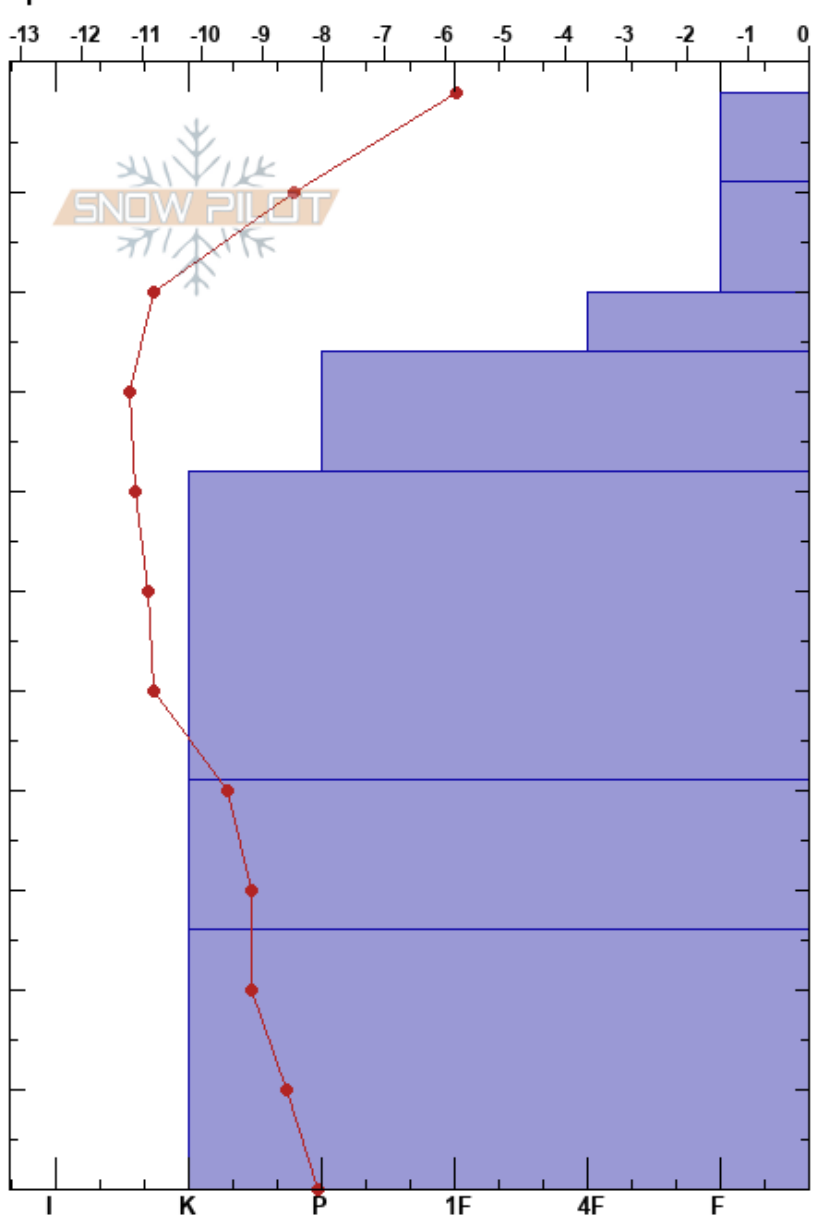

Base of Diamond
 Chugach Range
 AK
 Elevation: 1100 m
 Aspect: N
 Specifics:

Jackson Kramer
 03/21/2023 - 3:30pm
 Co-ord: 61.18010N, -145.52010W
 Slope Angle: 10°
 Wind Loading: no

Stability:
 Air Temperature: -7.1°C
 Sky Cover: OVC
 Precipitation: S1
 Wind: N Calm

PF: 25
 Layer Notes:
 20-26cm: Problematic layer

Form	Crystal Size	Moisture	ρ kg/m ³	Stability tests & Layer comments
+	0.5			
+	0.5			
	0.5			
/	1			← CT20, RP @20cm
•	0.5			
	0.3			
•	0.3			
	0.1			
				← ECTX