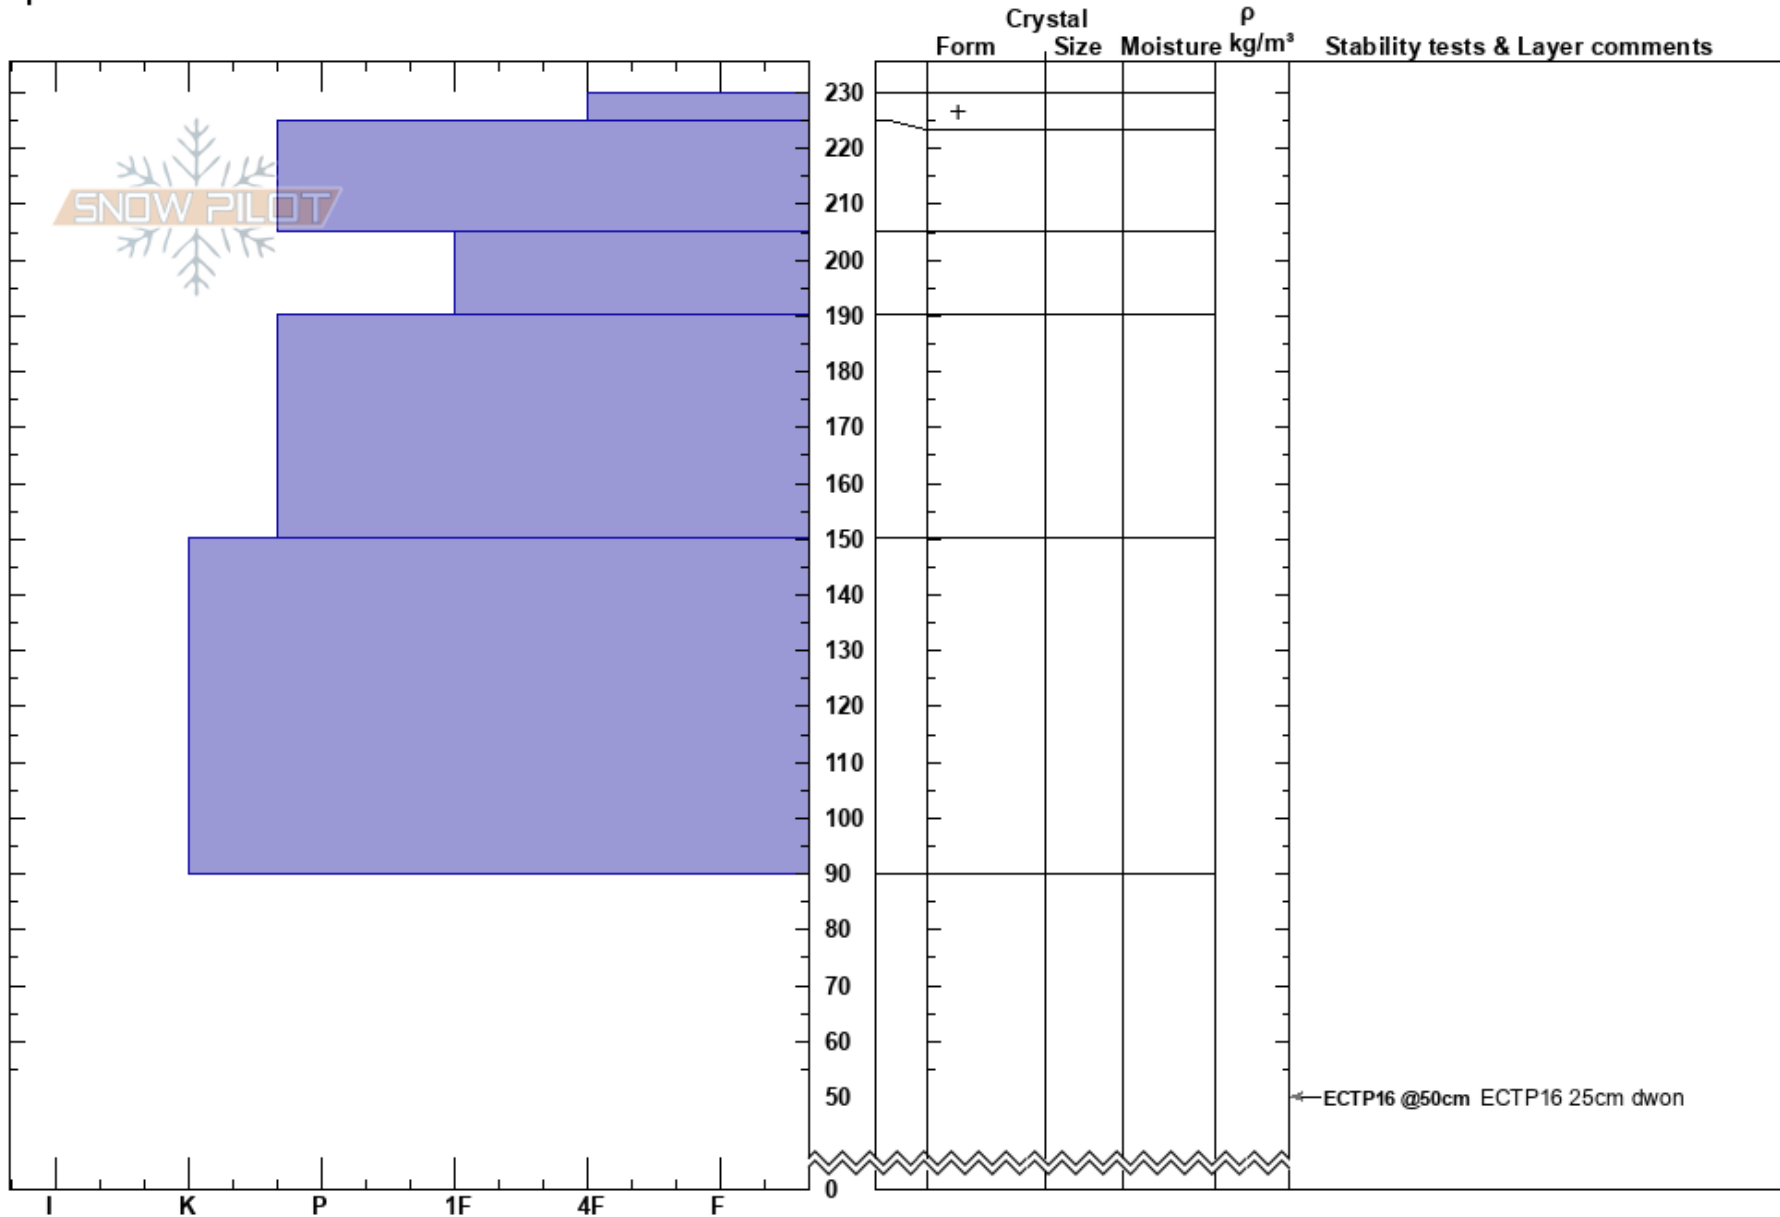

Stoner L
 Front Range
 CO
 Elevation: 11840 ft
 Aspect: E
 Specifics:

Brian Mccarthy
 03/27/2023 - 2:00pm
 Co-ord: 39.76964N, -105.87913W
 Slope Angle: 35°
 Wind Loading:

Stability:
 Air Temperature:
 Sky Cover:
 Precipitation:
 Wind:

HS:230
 Layer Notes:
 205-190cm: Problematic layer

Notes: