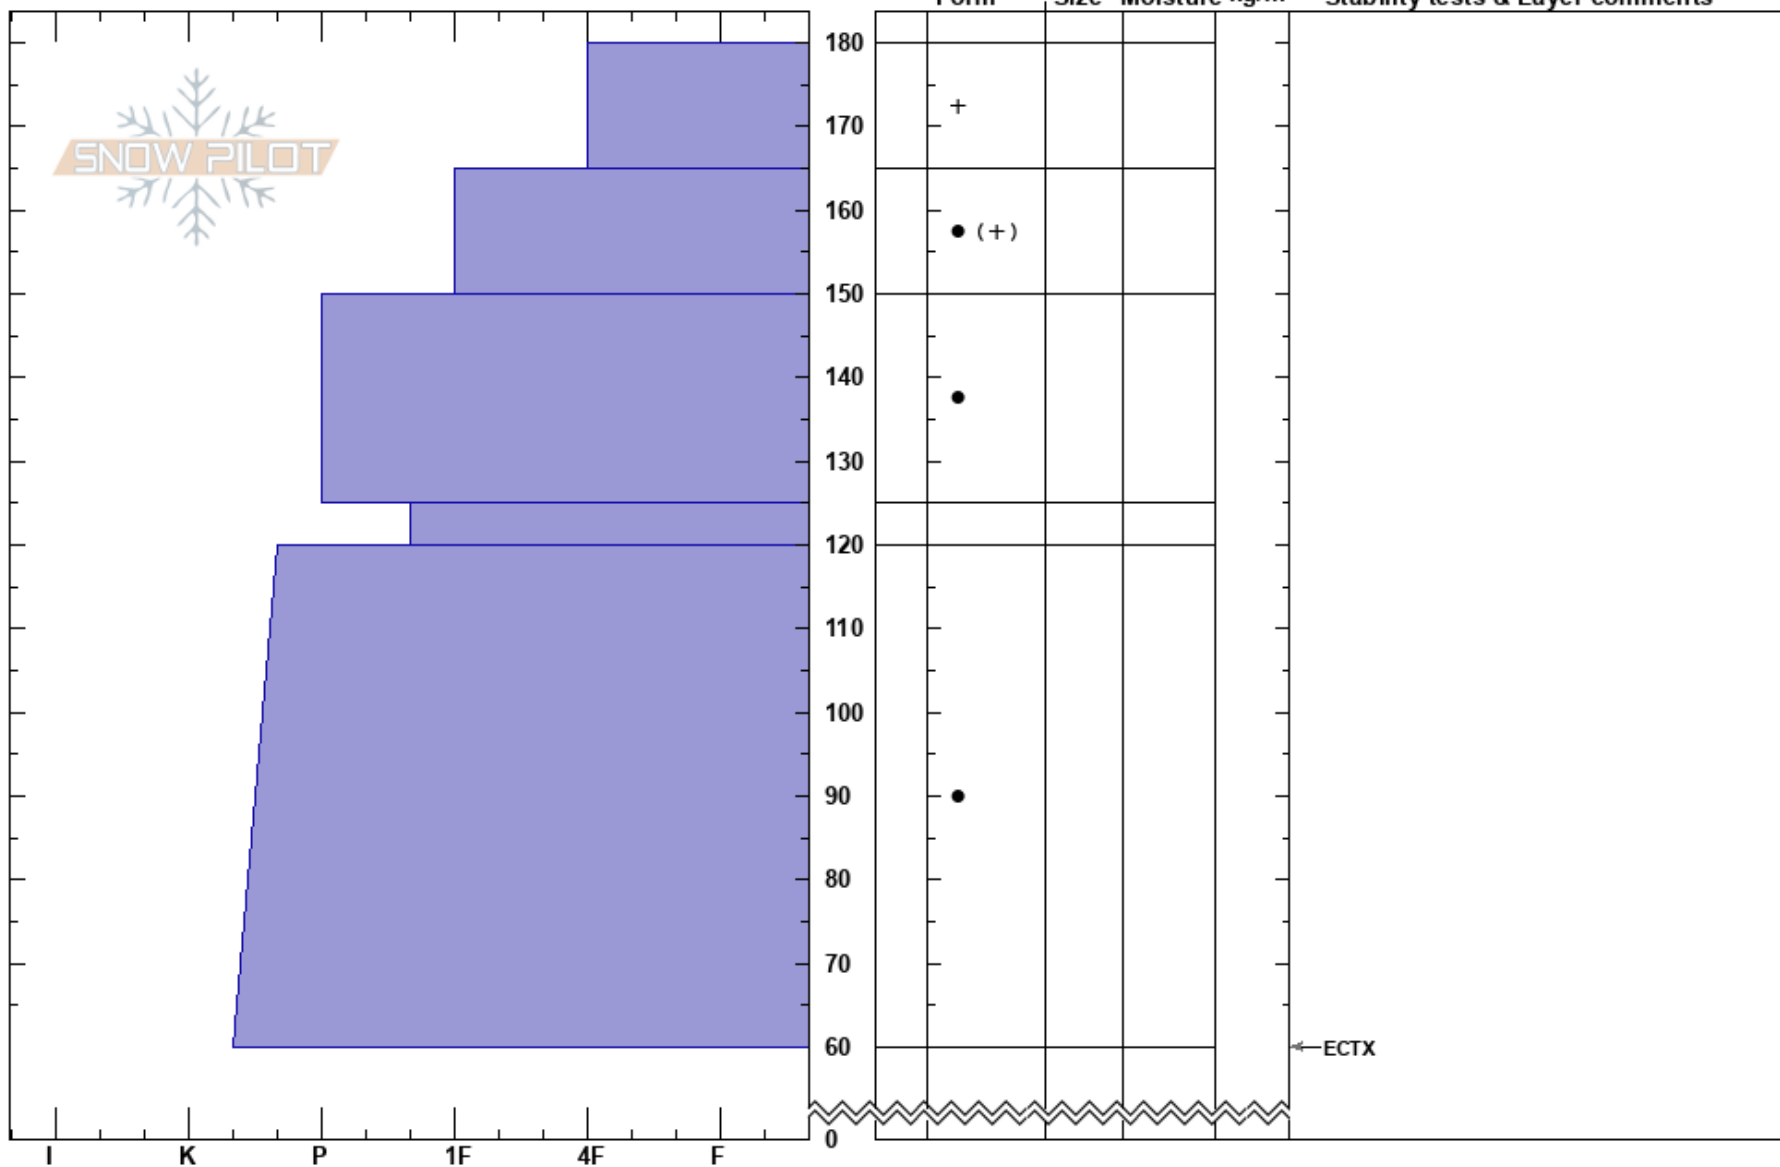

Kittys Ears L
 Front Range
 CO
 Elevation: 11800 ft
 Aspect:
 Specifics:

Brian Mccarthy
 03/27/2023 - 11:45am
 Co-ord: 39.77973N, -105.88251W
 Slope Angle:
 Wind Loading:

Stability:
 Air Temperature:
 Sky Cover: OVC
 Precipitation: S-1
 Wind:

HS: 180

Layer Notes:

Notes: