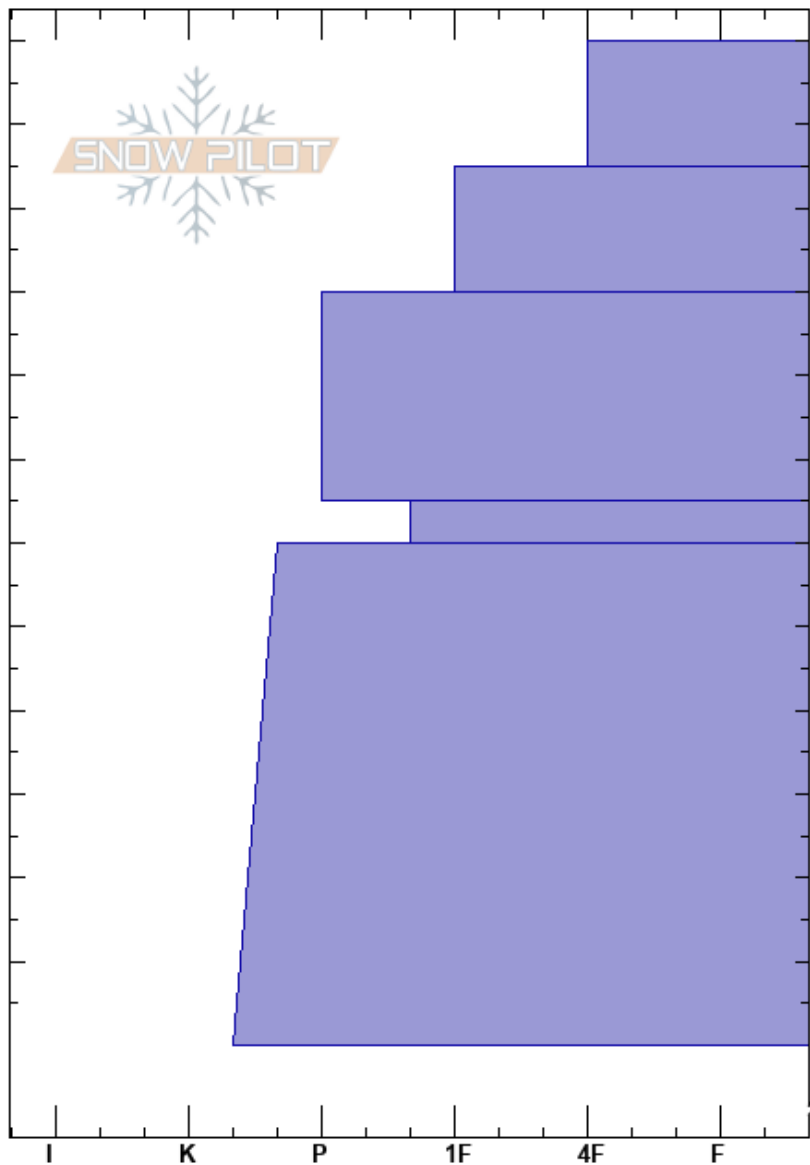

Kittys Ears L
 Front Range
 CO
 Elevation: 11800 ft
 Aspect:
 Specifics:

Brian Mccarthy
 03/27/2023 - 11:45am
 Co-ord: 39.77973N, -105.88251W
 Slope Angle:
 Wind Loading:

Stability:
 Air Temperature:
 Sky Cover: OVC
 Precipitation: S-1
 Wind:

HS: 180

Layer Notes:

Elevation (ft)	Crystal		ρ kg/m ³	Stability tests & Layer comments
	Form	Size		
180				
170	+			
160	• (+)			
150				
140	•			
130				
120				
110				
100				
90	•			
80				
70				
60				← ECTX
0				