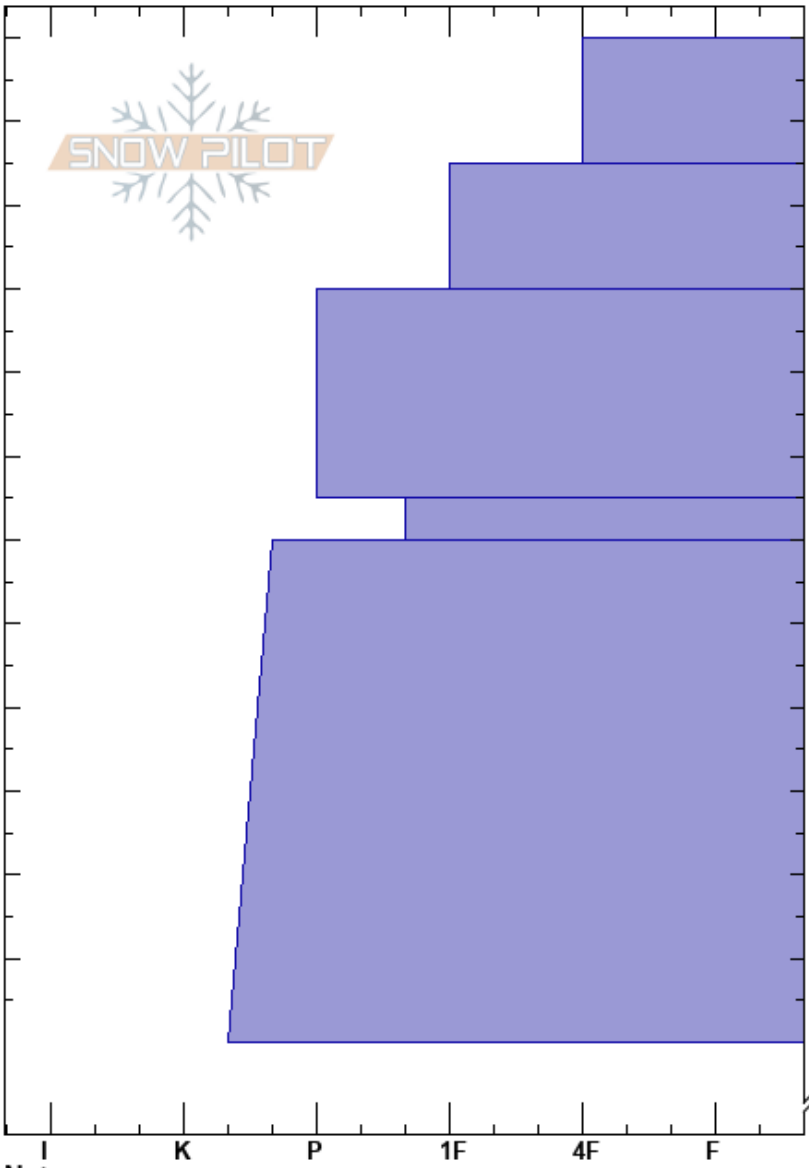

Kittys Ears L
 Front Range
 CO
 Elevation: 11800 ft
 Aspect:
 Specifics:

Brian Mccarthy
 03/27/2023 - 11:45am
 Co-ord: 39.77973N, -105.88251W
 Slope Angle:
 Wind Loading:

Stability:
 Air Temperature:
 Sky Cover: OVC
 Precipitation: S-1
 Wind:

HS: 180

Layer Notes:

Elevation (ft)	Crystal		Moisture	ρ kg/m ³	Stability tests & Layer comments
	Form	Size			
180					
170	+				
160					
150	• (+)				
140					
130	•				
120					
110					
100					
90	•				
80					
70					
60					← ECTX
0					