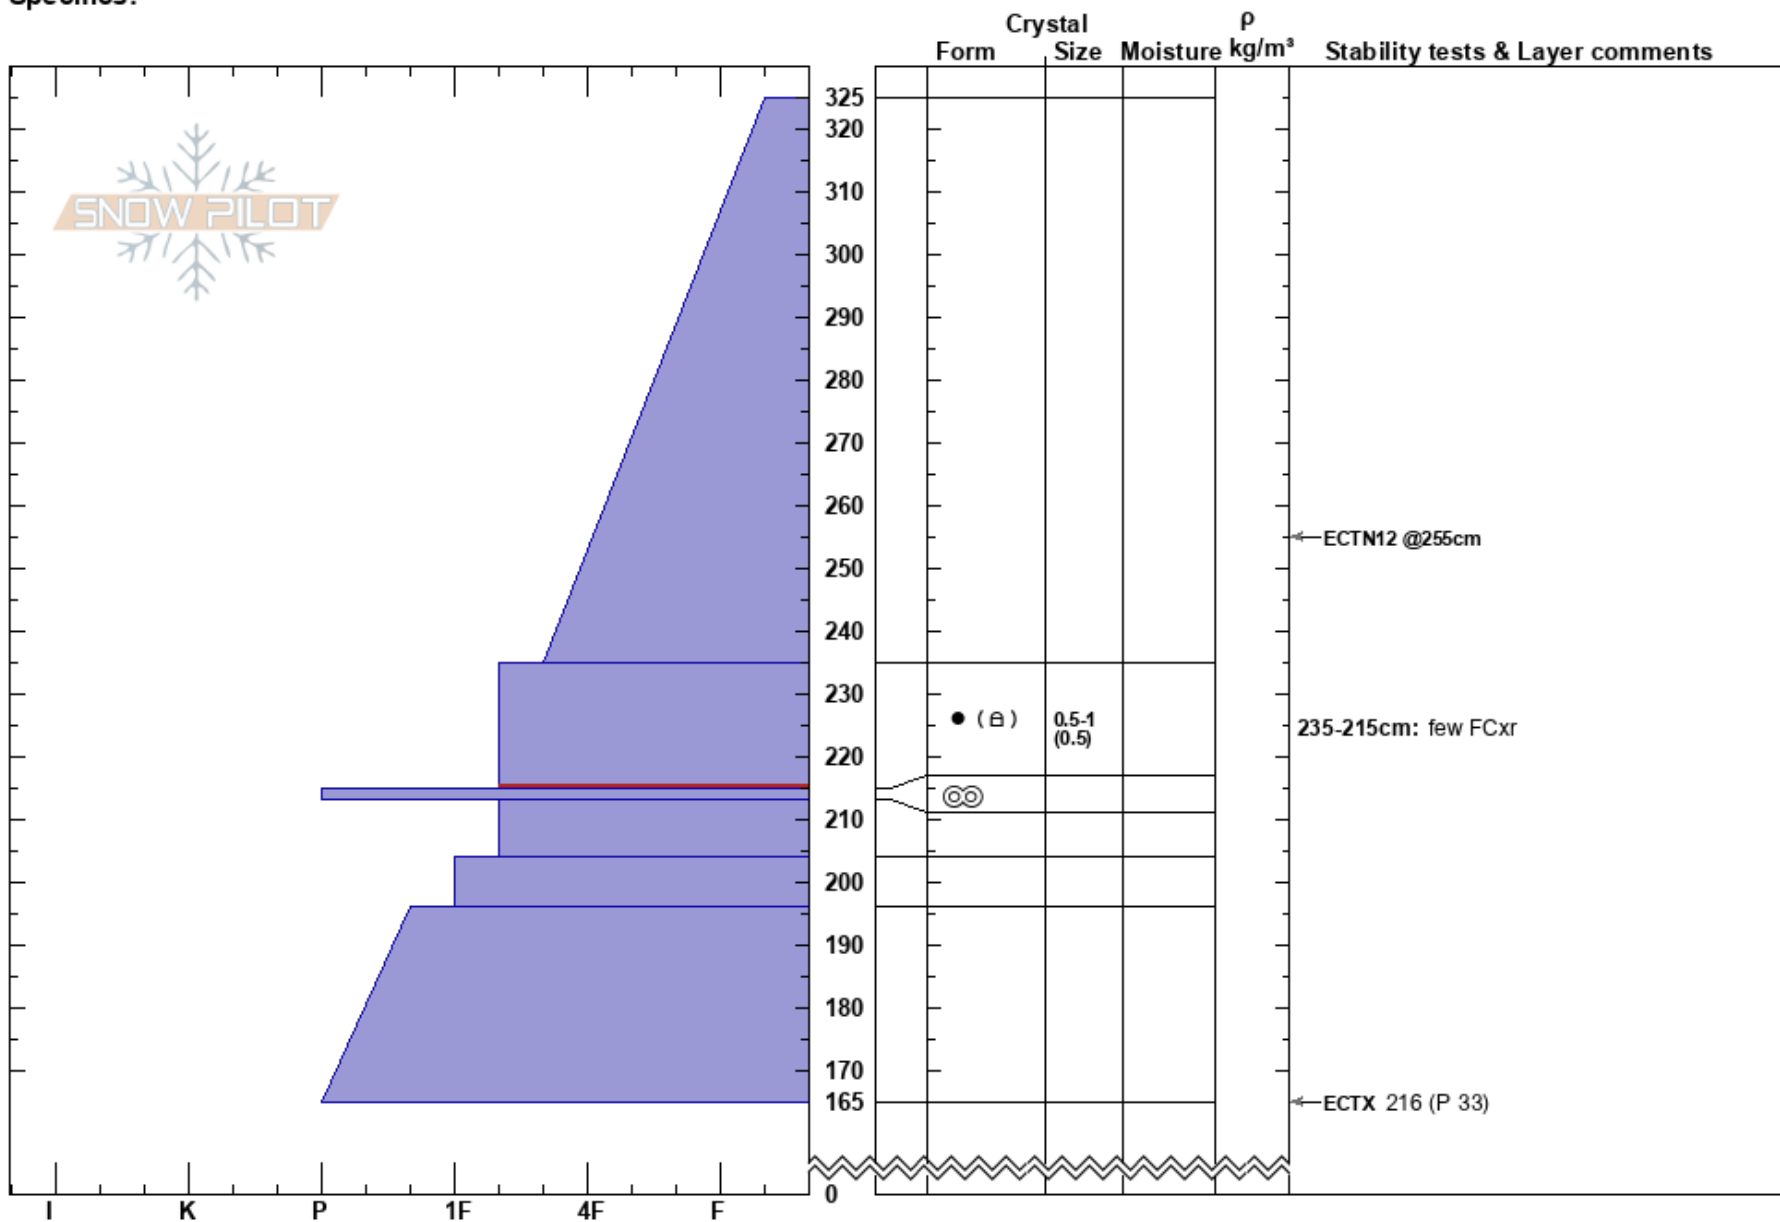

Big Cat 5  
 Wasatch Range  
 UT  
 Elevation: 9800 ft  
 Aspect: NE  
 Specifics:

Bo Torrey  
 03/27/2023 - 12:30pm  
 Co-ord: 40.82110N, -111.08510W  
 Slope Angle: 39°  
 Wind Loading: no

Stability: Very Good  
 Air Temperature:  
 Sky Cover: BKN  
 Precipitation: S-1  
 Wind: N Light Breeze

HS:325  
 235-215cm: few FCxr  
 235-215cm: Problematic layer

Notes: