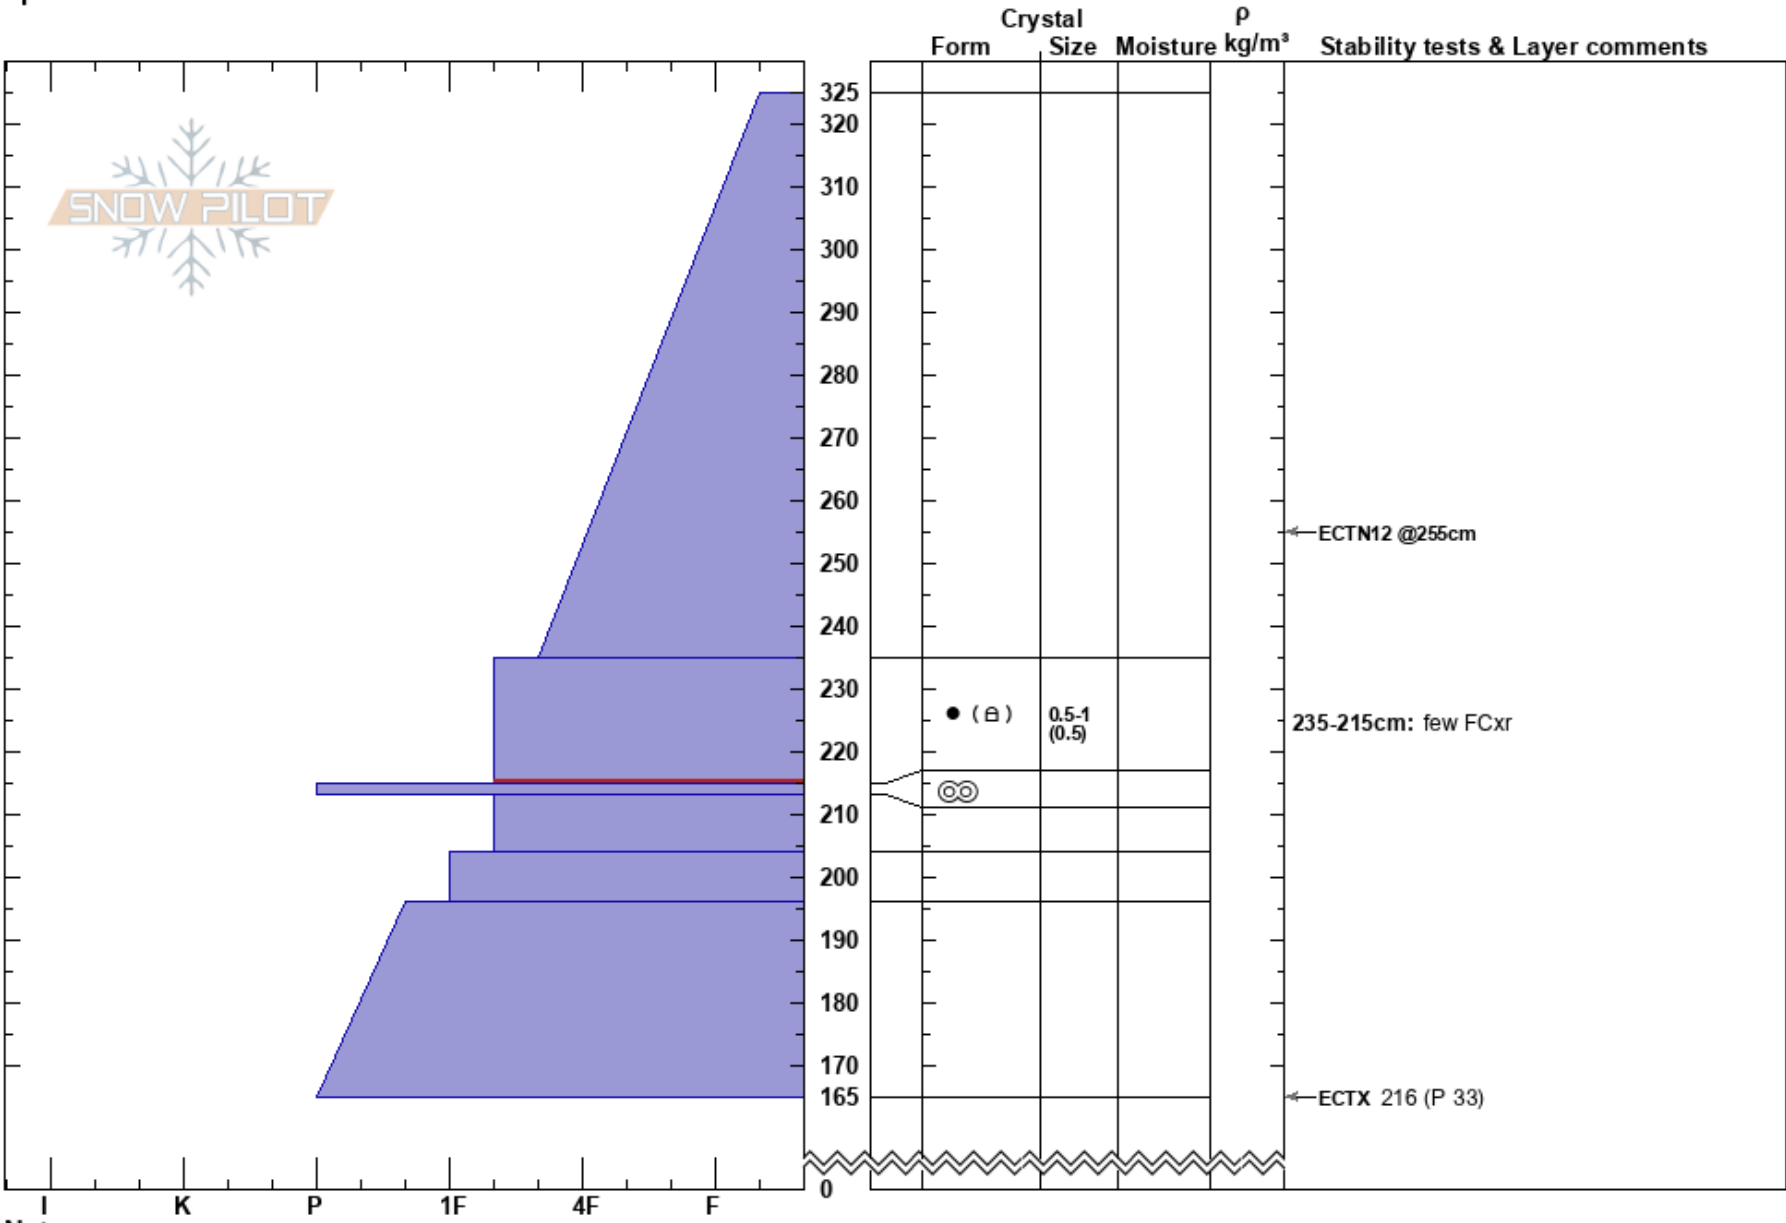

Big Cat 5
Wasatch Range
UT
Elevation: 9800 ft
Aspect: NE
Specifics:

Bo Torrey
03/27/2023 - 12:30pm
Co-ord: 40.82110N, -111.08510W
Slope Angle: 39°
Wind Loading: no

Stability: Very Good
Air Temperature:
Sky Cover: BKN
Precipitation: S-1
Wind: N Light Breeze

HS: 325
Layer Notes:
235-215cm: few FCxr
235-215cm: Problematic layer

Notes: