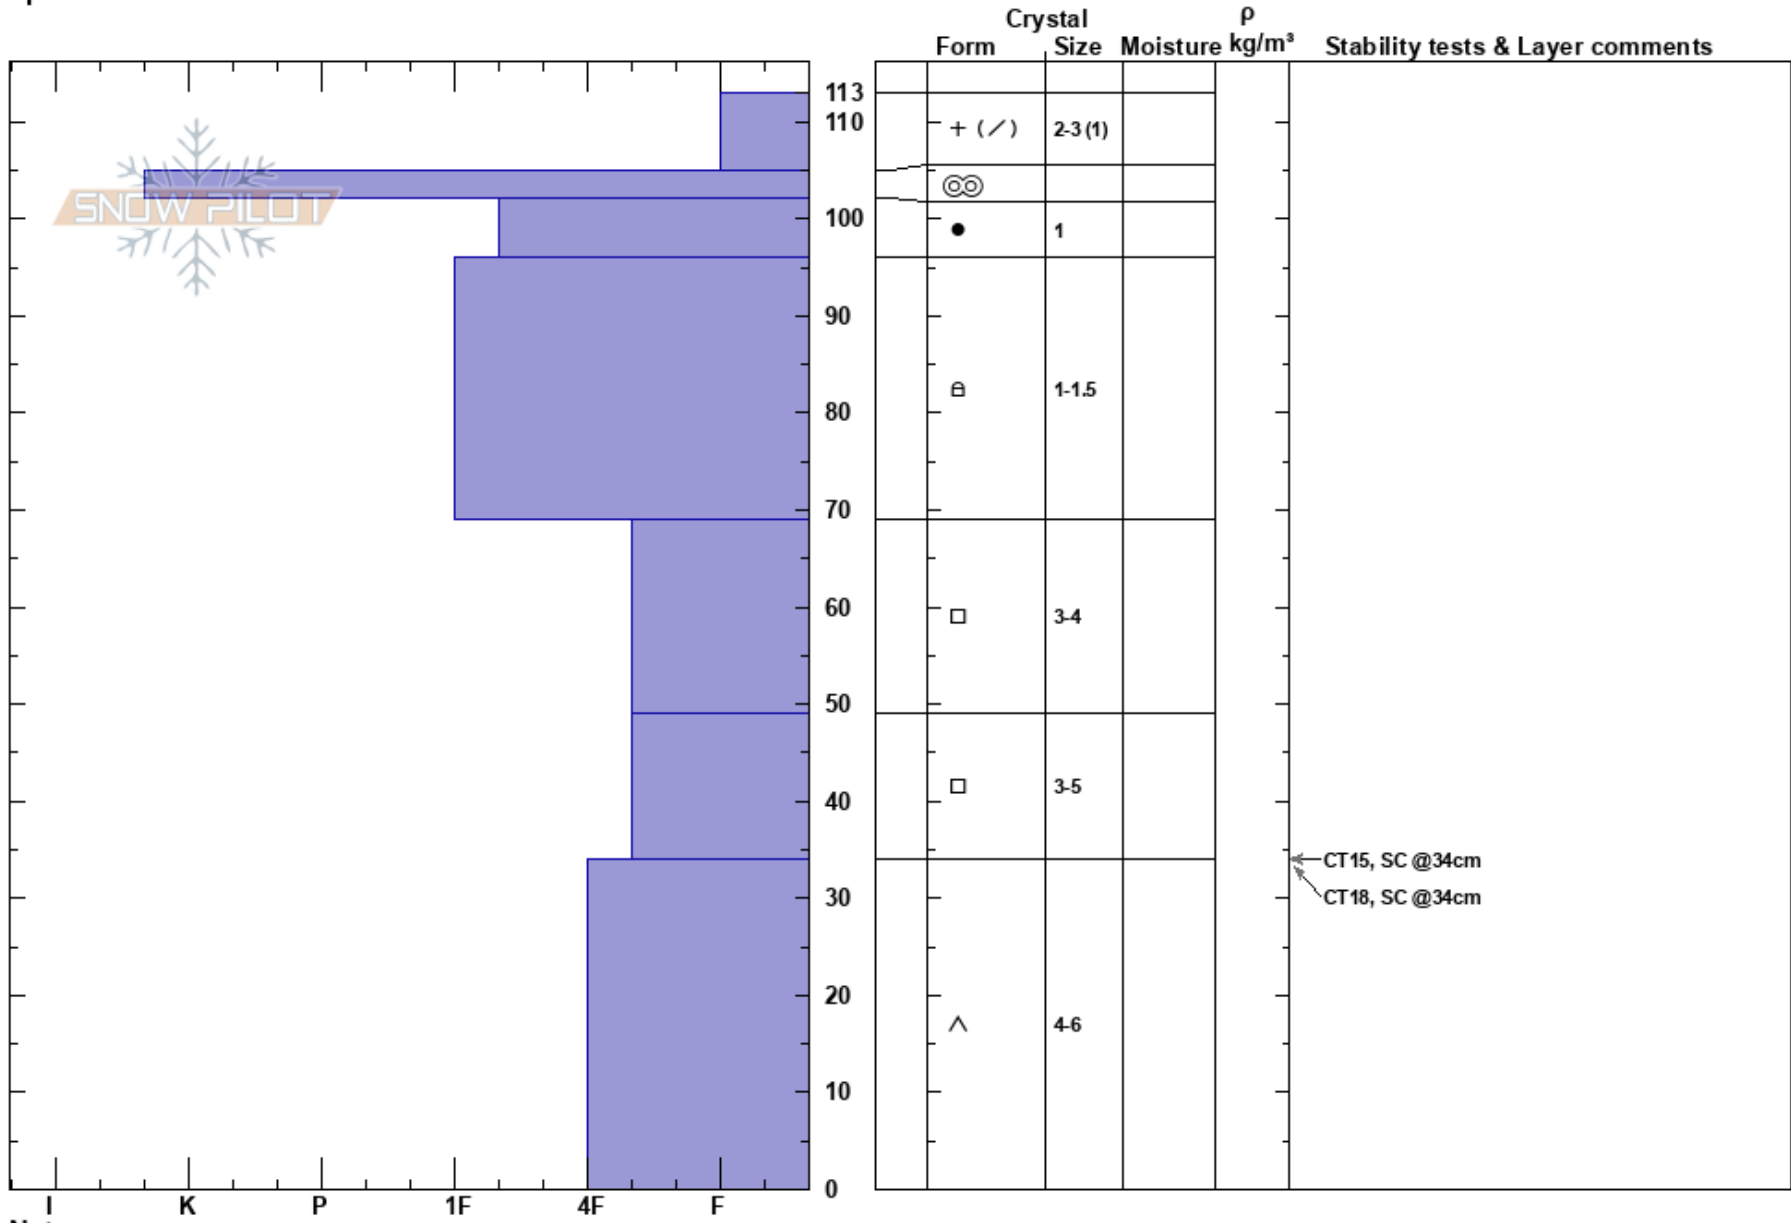

Bow summit plot Banff Visitor Safety
 Banff, Yoho and Kootenay 27/03/2023 - 12:00
 AB
 Elevation: 2033 m
 Aspect:
 Specifics:

Co-ord:
 Slope Angle:
 Wind Loading:

Stability:
 Air Temperature:
 Sky Cover: SCT
 Precipitation: S-1
 Wind:

HS: 113
 PF: 20
 PS: 20
 Layer Notes:

Notes: