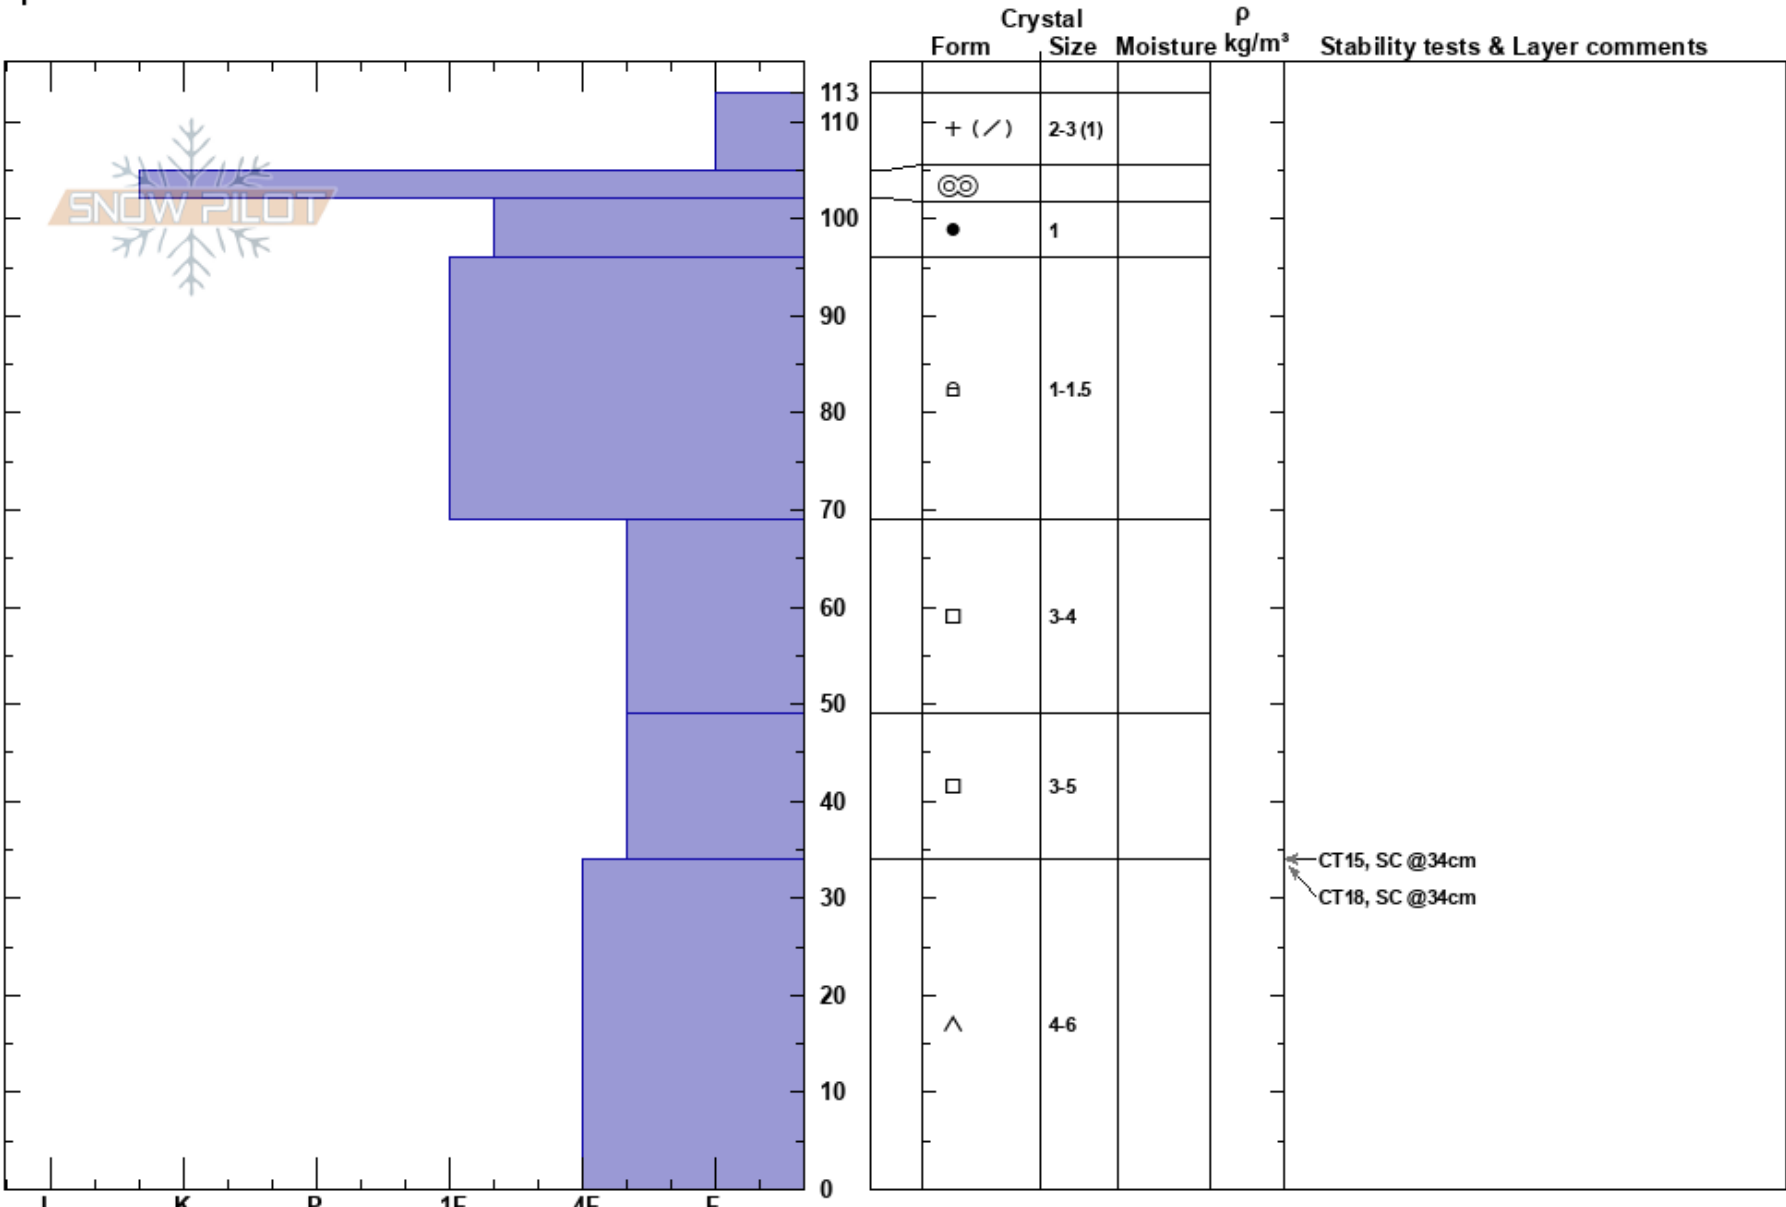

Bow summit plot Banff Visitor Safety
 Banff, Yoho and Kootenay 27/03/2023 - 12:00
 AB
 Elevation: 2033 m
 Aspect:
 Specifics:

Stability:
 Air Temperature: HS: 113
 Sky Cover: SCT PF: 20
 Precipitation: S-1 PS: 20
 Wind:

Layer Notes:

Notes: