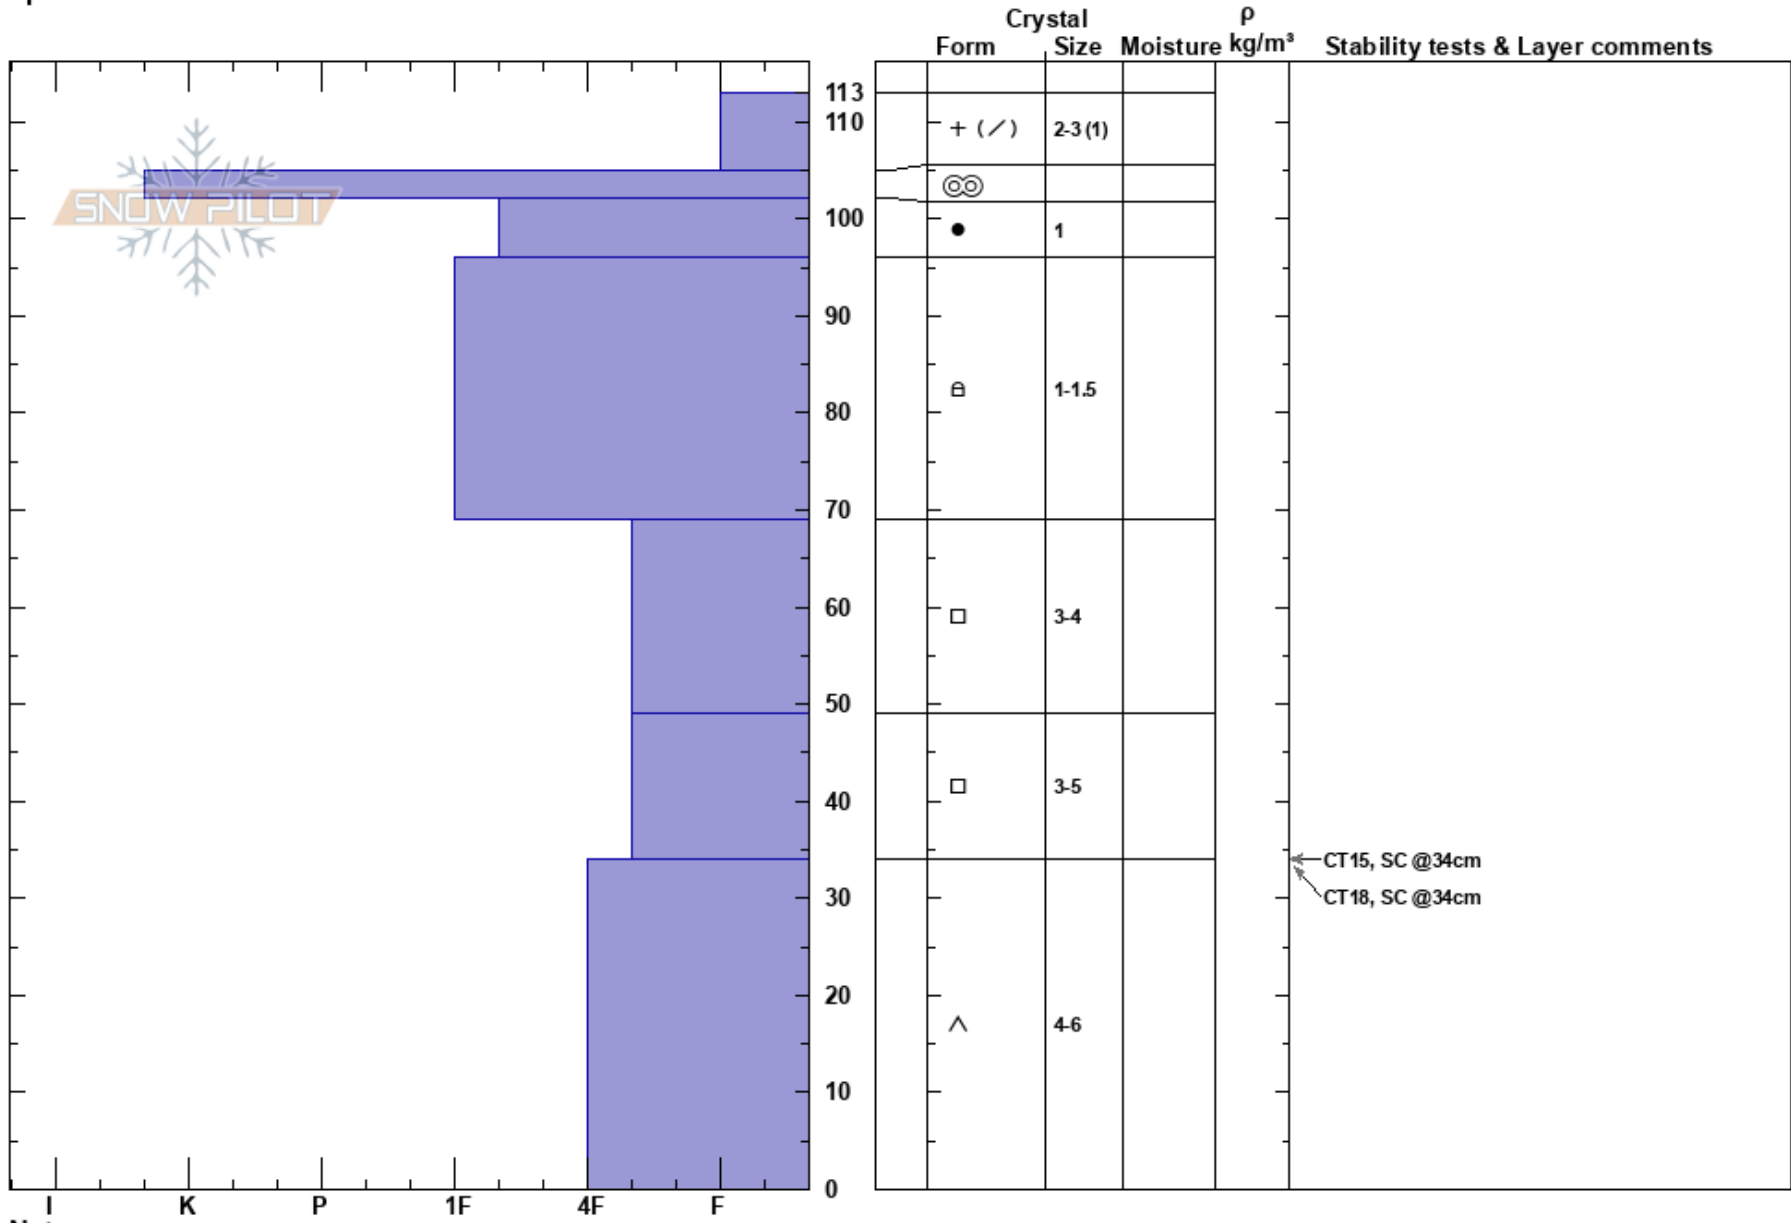

Bow summit plot Banff Visitor Safety  
 Banff, Yoho and Kootenay 27/03/2023 - 12:00  
 AB  
 Elevation: 2033 m  
 Aspect:  
 Specifics:

Co-ord:  
 Slope Angle:  
 Wind Loading:

Stability:  
 Air Temperature:  
 Sky Cover: SCT  
 Precipitation: S-1  
 Wind:

HS: 113  
 PF: 20  
 PS: 20  
 Layer Notes:

Notes: