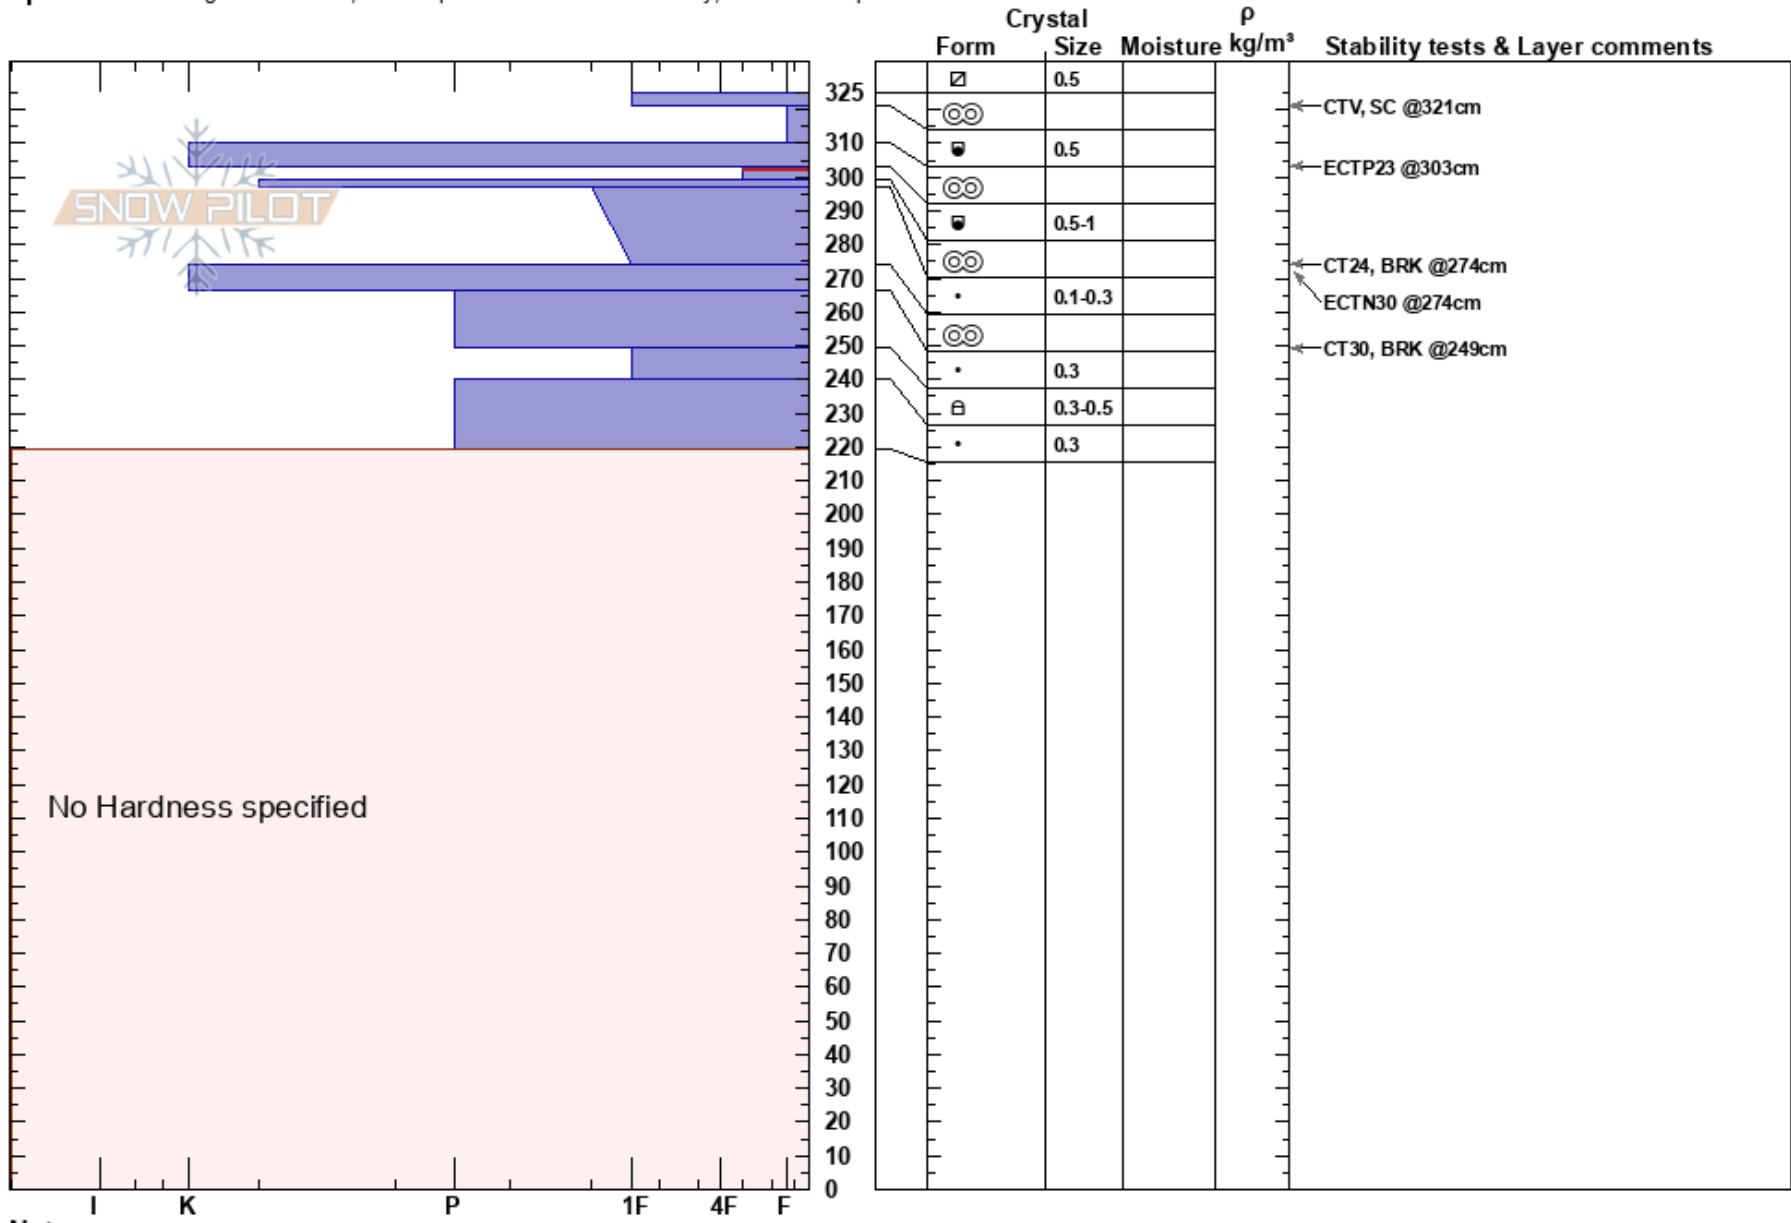

Small Slide Shot #4
 Carson Range
 CA
 Elevation: 8272 ft
 Aspect: NW

Mike Galgay
 03/27/2023 - 10:50am
 Co-ord: 38.93131N, -119.92925W
 Slope Angle: 31°
 Wind Loading: no

Stability: Fair
 Air Temperature: -4°C
 Sky Cover: CLR
 Precipitation: NO
 Wind: Calm

HS: 325
 PF: 20
 PS: 5
 303-299cm: Problematic layer

Specifics: Pit dug in a Ski Area; Pit is representative of backcountry; We skied slope

Notes: