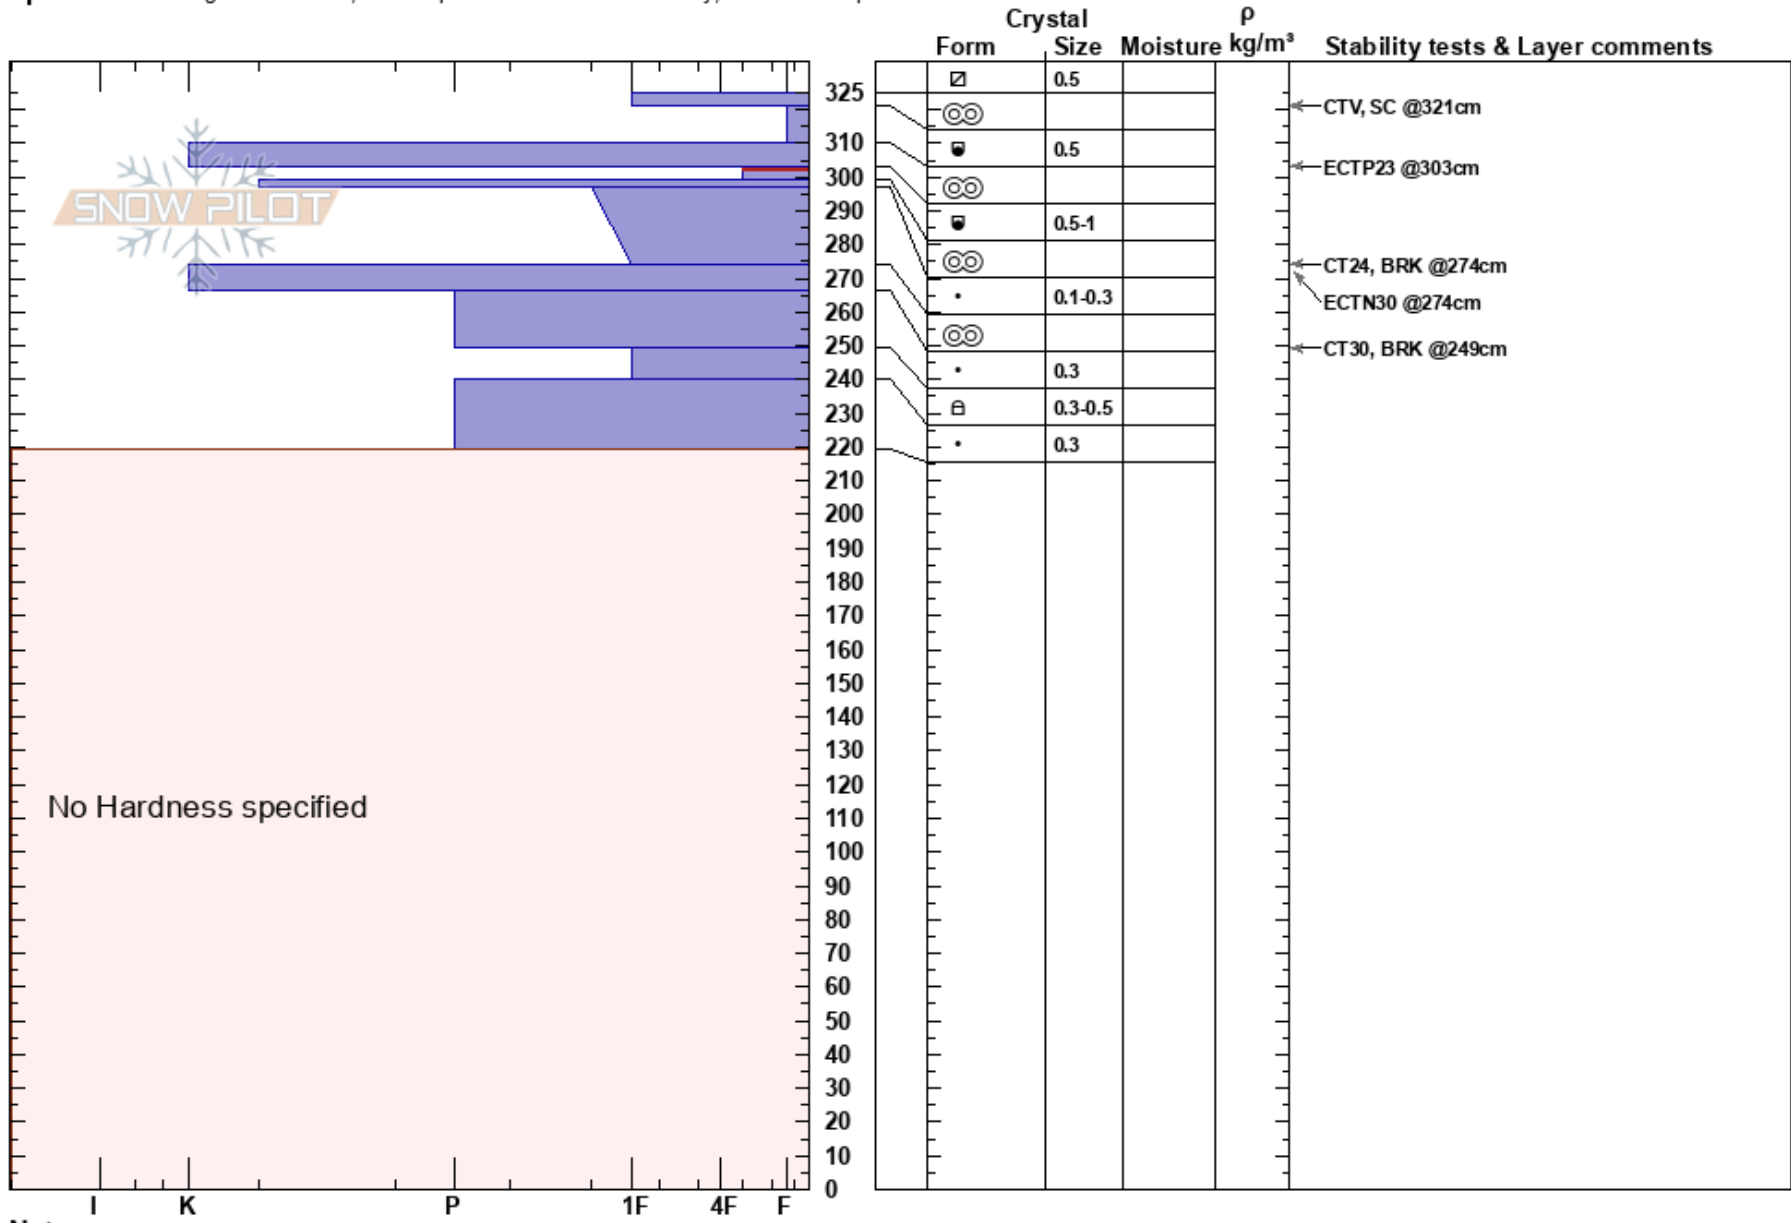

Small Slide Shot #4
 Carson Range
 CA
 Elevation: 8272 ft
 Aspect: NW

Mike Galgay
 03/27/2023 - 10:50am
 Co-ord: 38.93131N, -119.92925W
 Slope Angle: 31°
 Wind Loading: no

Stability: Fair
 Air Temperature: -4°C
 Sky Cover: CLR
 Precipitation: NO
 Wind: Calm

HS: 325
 PF: 20
 PS: 5
 303-299cm: Problematic layer

Layer Notes:

Specifics: Pit dug in a Ski Area; Pit is representative of backcountry; We skied slope

Notes: